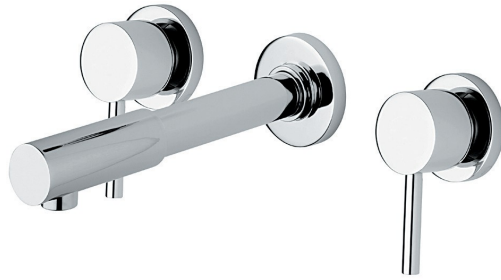

COLLECTION
LINEA

5401

5402

5403

54001 - 54031

LINEA

Linea 5401

7.3 H x 6.1 spout projection
Washbasin mixer with short spout,
without pop-up

Linea 5402

7.7 H x 6.5 spout projection
Washbasin mixer with short spout,
without pop-up

Linea 5403

7.7 H x 9.6 spout projection
Washbasin mixer with long spout,
without pop-up

Linea 5401 I

1.4 Ø x 3.9 H
Mixer extension, suitable with
Linea 5401

Linea 5403 I

1.8 Ø x 3.9 H
Mixer extension, suitable with
Linea 5402 & Linea 5403

Linea 54032

1.8 Ø x 2.0 H
Mixer extension, suitable with
Linea 5402 & Linea 5403

54014

LINEA

54061

Linea 54060

12.8 H x 5.1 spout projection
Washbasin mixer with top spout
without pop-up

Linea 54061

12.6 H x 5.1 spout projection
Washbasin mixer with top spout
without pop-up

Linea 5414

11.8 H x 9.4 spout projection
Washbasin wall mixer with ceramic
discs