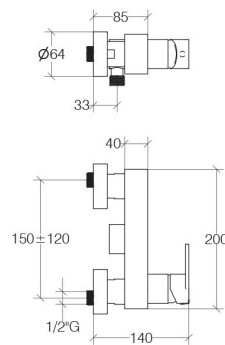

Product Specs Sheets

MISCELATORE MONOCOMANDO DOCCIA ESTERNO - OTTONE CROMATO
EXTERNAL SHOWER MIXER - CHROMED BRASS

WEIGHT kg 2,76
VOLUME m³ 0,0060

MAINTENANCE

Pulire con panno morbido inumidito. Non usare ammoniacca, detersivi, abrasivi contenenti candeggina

Clean with warm soapy water. Never use ammonia, abrasives, bleach or solvent based cleaners.

Collection
Linea

Model |
Muci 54244

Dimensions Metric

1 inch = 2.54 cm
1 inch = 25.4 mm

WS[®]
BATH
COLLECTIONS

1051 Lea Drive - Collegeville, PA 19426
Tel. 215 513 9400 - Fax 610 831 0215
www.ws bathcollections.com - info@ws bathcollections.com