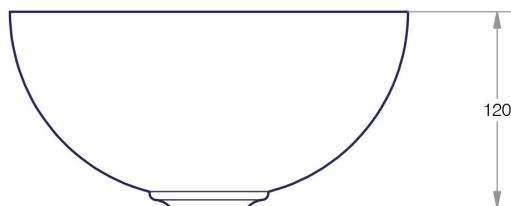

Acquaio | 53586

Lavabo inox senza bordo.

S/steel wash basin, without edge.

Collection
Linea

Model |
Acquaio 53586

Dimensions Metric

1 inch = 2.54 cm
1 inch = 25.4 mm

WS[®]
BATH
COLLECTIONS

Vessel/ countertop installation

Silicone (*optional*)

Collection
Linea

Model |
Acquaio 53586

Dimensions Metric
1 inch = 2.54 cm
1 inch = 25.4 mm

WS[®]

**BATH
COLLECTIONS**

1051 Lea Drive - Collegeville, PA 19426
Tel. 215 513 9400 - Fax 610 831 0215
www.ws bathcollections.com - info@ws bathcollections.com