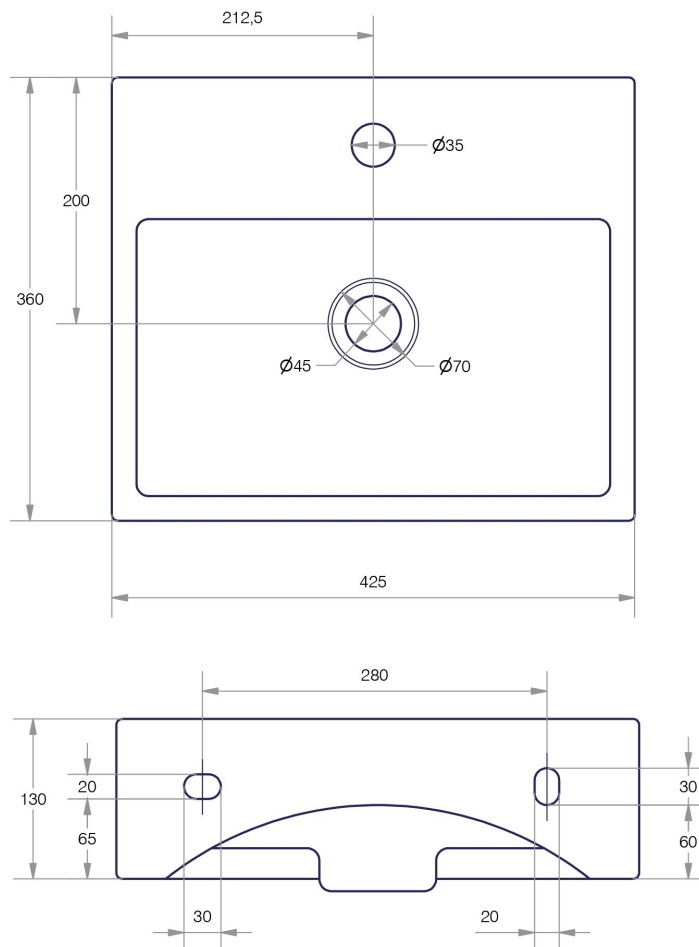

Quarelo | 53708

Lavabo ceramica a muro o da appoggio 42 cm. con troppopieno (senza piletta).

Wall or top ceramic wash-hand 42 cm. with overflow (without waste water drain).

Collection
Linea

Model |
Quarelo 53708

Dimensions Metric

1 inch = 2.54 cm
1 inch = 25.4 mm

WS[®]
BATH
COLLECTIONS

1051 Lea Drive - Collegeville, PA 19426
Tel. 215 513 9400 - Fax 610 831 0215

www.ws bathcollections.com - info@ws bathcollections.com

MOUNTING HARDWARE

Wall-mount installation

Bolts

Vessel/ countertop installation

Silicone (*optional*)

Collection
Linea

Model |
Quarelo 53708

Dimensions Metric
1 inch = 2.54 cm
1 inch = 25.4 mm