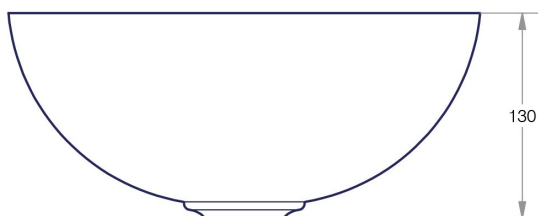

Acquaio | 53596

Lavabo inox senza bordo.

St. steel wash basin, without edge.

Collection
Linea

Model |
Acquaio 53586

Dimensions Metric

1 inch = 2.54 cm
1 inch = 25.4 mm

WS[®]
BATH
COLLECTIONS

Vessel/ countertop installation

Silicone (*optional*)

Collection
Linea

Model |
Acquaio 53596

Dimensions Metric
1 inch = 2.54 cm
1 inch = 25.4 mm

WS®

**BATH
COLLECTIONS**

1051 Lea Drive - Collegeville, PA 19426
Tel. 215 513 9400 - Fax 610 831 0215
www.ws bathcollections.com - info@ws bathcollections.com