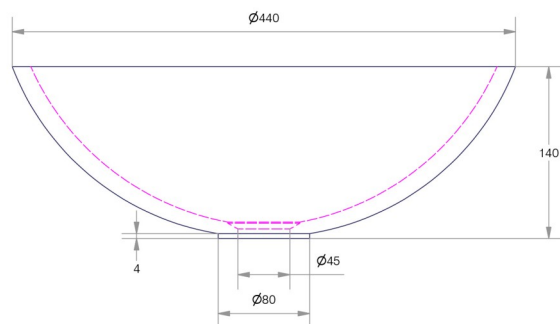

Acquaio | 53699

Vasca tonda catino in ceramica Ø 44cm. (senza piletta).

Round ceramic wash basin (without waste water drain).

Collection
Linea

Model |
Acquaio 53699

Dimensions Metric

1 inch = 2.54 cm
1 inch = 25.4 mm

Wall-mount installation

Bolts

Vessel/ countertop installation

Silicone (*optional*)

Collection
Linea

Model |
Acquaio 53699

Dimensions Metric
1 inch = 2.54 cm
1 inch = 25.4 mm

WS®
BATH
COLLECTIONS