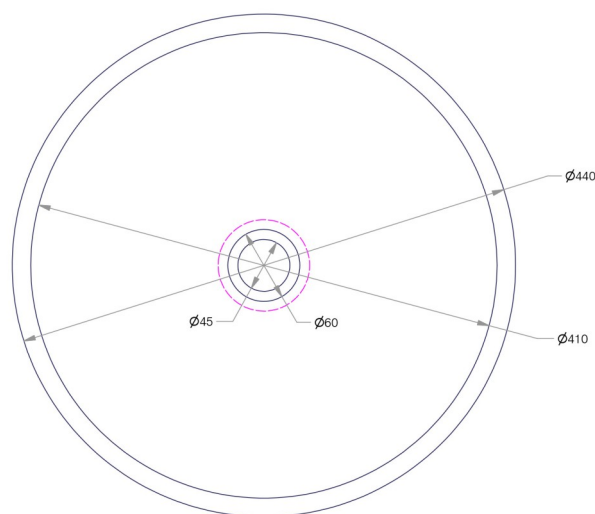

Acquaio | 53699

Vasca tonda catino in ceramica Ø 44cm. (senza piletta).

Round ceramic wash basin (without waste water drain).

Collection
Linea

Model |
Acquaio 53699

Dimensions Metric

1 inch = 2.54 cm
1 inch = 25.4 mm

Wall-mount installation

Bolts

Vessel/ countertop installation

Silicone (*optional*)

Collection
Linea

Model |
Acquaio 53699

Dimensions Metric
1 inch = 2.54 cm
1 inch = 25.4 mm

WS®
BATH
COLLECTIONS