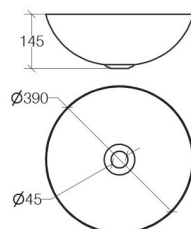

VASCA CON GHIERA FISSAGGIO - INOX LUCIDO
WASHBASIN WITHOUT EDGE - POLISHED STAINLESS STEEL

WEIGHT kg 3,07
VOLUME m³ 0,0306

INOX AISI 304

MAINTENANCE

Pulire con panno morbido inumidito. Non usare ammoniaca, detersivi, abrasivi contenenti candeggina

Clean with warm soapy water. Never use ammonia, abrasives, bleach or solvent based cleaners.

Collection
Linea

Model |
Acquario 53666

Dimensions Metric

1 inch = 2.54 cm
1 inch = 25.4 mm

WS[®]
BATH
COLLECTIONS

Vessel/ countertop installation

Silicone (*optional*)

Collection
Linea

Model |
Acquaio 53666

Dimensions Metric
1 inch = 2.54 cm
1 inch = 25.4 mm

WS[®]
BATH
COLLECTIONS

1051 Lea Drive - Collegeville, PA 19426
Tel. 215 513 9400 - Fax 610 831 0215
www.ws bathcollections.com - info@ws bathcollections.com