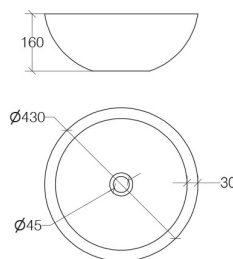

## VASCA DA APPOGGIO - BAMBÙ COUNTERTOP WASHBASIN - BAMBOO

WEIGHT kg 5,72  
VOLUME m<sup>3</sup> 0,0520

Collection  
Linea

Model |  
Acquario 53694

Dimensions Metric

1 inch = 2.54 cm  
1 inch = 25.4 mm

**WS**<sup>®</sup>  
BATH  
COLLECTIONS

1051 Lea Drive - Collegeville, PA 19426  
Tel. 215 513 9400 - Fax 610 831 0215  
[www.ws bathcollections.com](http://www.ws bathcollections.com) - [info@ws bathcollections.com](mailto:info@ws bathcollections.com)