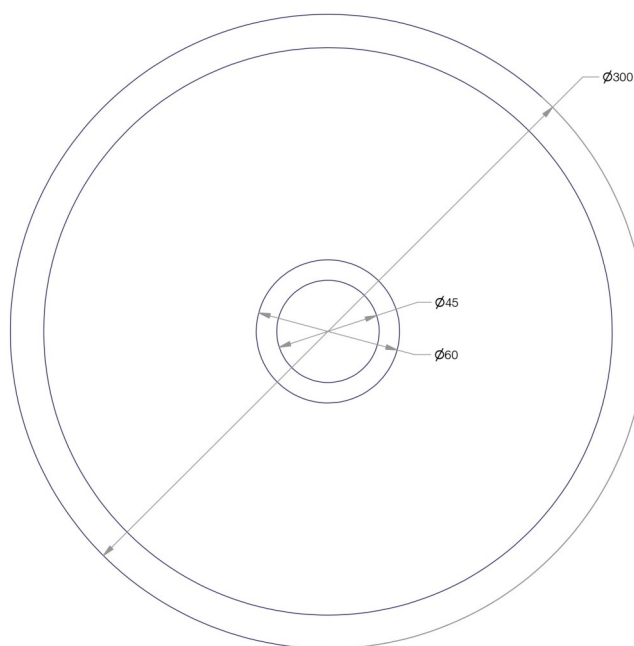

## Acquaio | 53695

Vasea vetro Ø 300 con ghiera fissaggio ( senza piletta ).

Glass wash basin Ø 300, fixing ring ( without waste water drain ).

Collection  
Linea

Model |  
Acquaio 53695

Dimensions Metric

1 inch = 2.54 cm  
1 inch = 25.4 mm

### Vessel/ countertop installation

Silicone (*optional*)

Collection  
Linea

Model |  
Acquaio 53695

Dimensions Metric  
*1 inch = 2.54 cm*  
*1 inch = 25.4 mm*

**WS**<sup>®</sup>

**BATH  
COLLECTIONS**

1051 Lea Drive - Collegeville, PA 19426  
Tel. 215 513 9400 - Fax 610 831 0215  
[www.ws bathcollections.com](http://www.ws bathcollections.com) - [info@ws bathcollections.com](mailto:info@ws bathcollections.com)