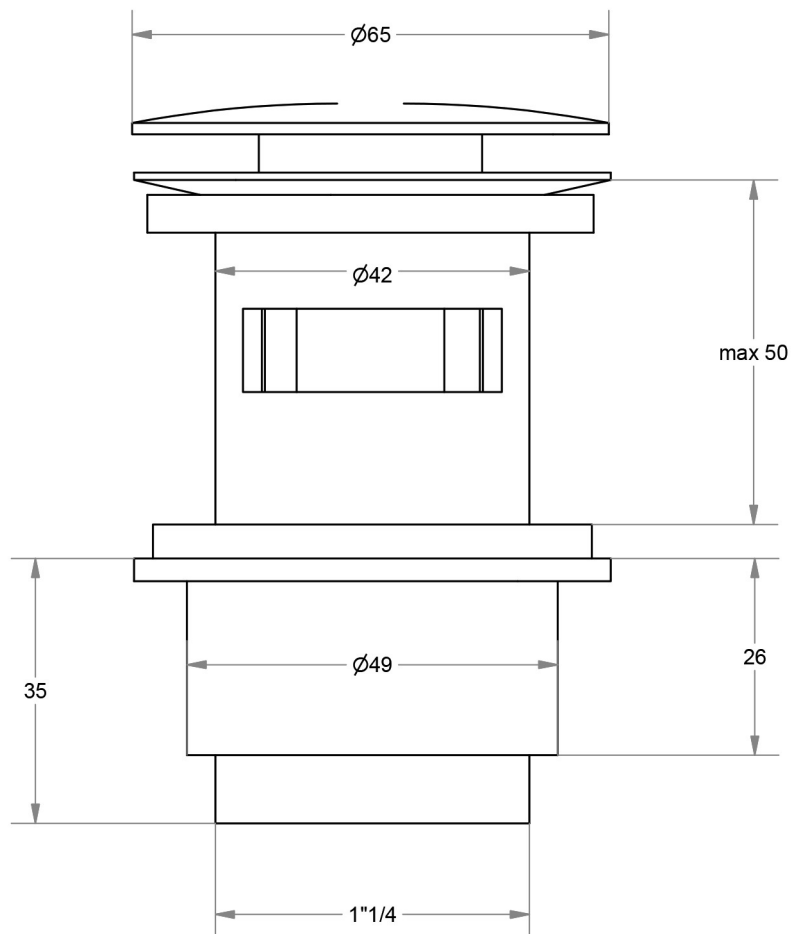

## Spare parts | 53991

Piletta automatica klik con troppopieno.

Push waste water drain with overflow.

Collection  
Linea

Model |  
Linea 53991

Dimensions Metric

*1 inch = 2.54 cm*  
*1 inch = 25.4 mm*

**WS**<sup>®</sup>  
BATH  
COLLECTIONS