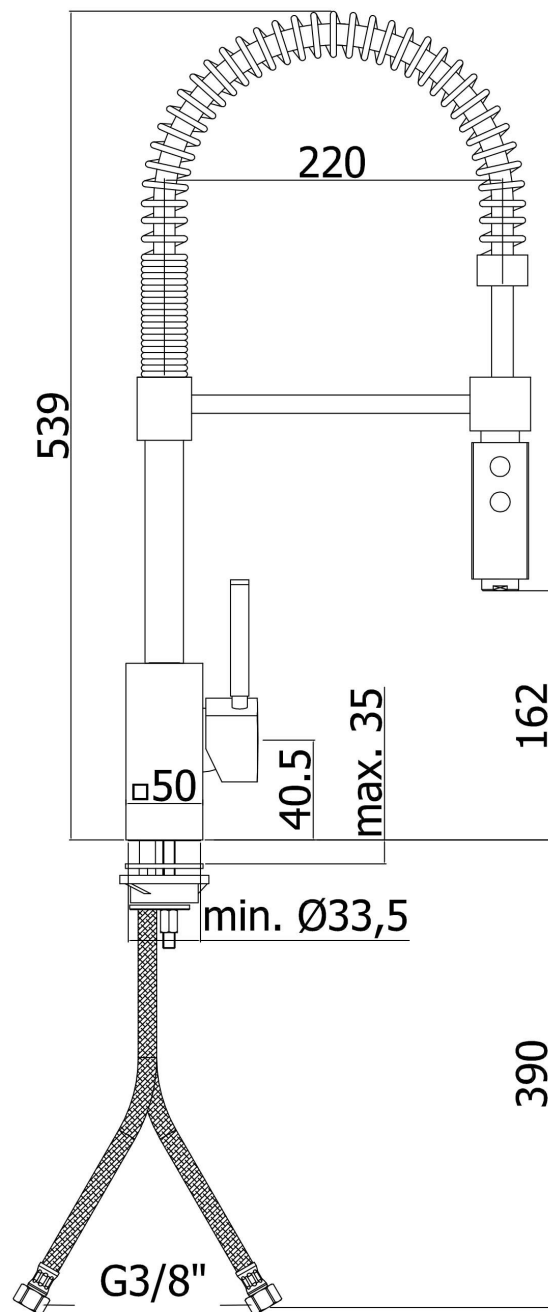

Product Specs Sheets

All connections/ hoses to US standards

Collection
Domino

Model |
Domino 176

Dimensions Metric

1 inch = 2.54 cm
1 inch = 25.4 mm

WS[®]
BATH
COLLECTIONS

1051 Lea Drive - Collegeville, PA 19426
Tel. 215 513 9400 - Fax 610 831 0215
www.ws bathcollections.com - info@ws bathcollections.com