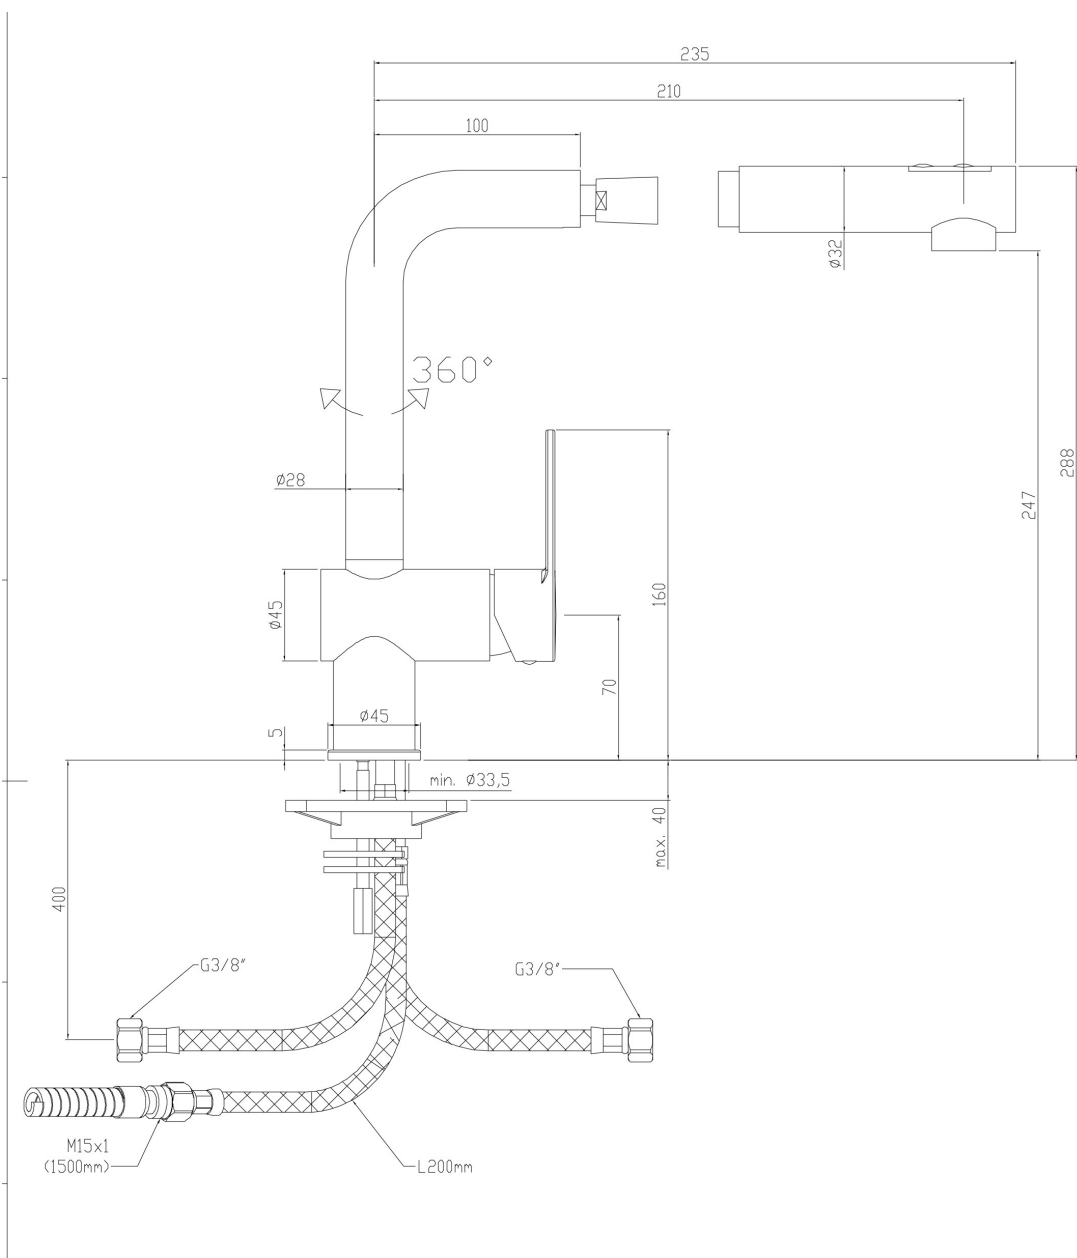

# Product Specs Sheets

Collection  
Ringo

Model |  
Ringo 285

Dimensions Metric

1 inch = 2.54 cm  
1 inch = 25.4 mm

**WS**<sup>®</sup>  
BATH  
COLLECTIONS

1051 Lea Drive - Collegeville, PA 19426  
Tel. 215 513 9400 - Fax 610 831 0215  
[www.ws bathcollections.com](http://www.ws bathcollections.com) - [info@ws bathcollections.com](mailto:info@ws bathcollections.com)