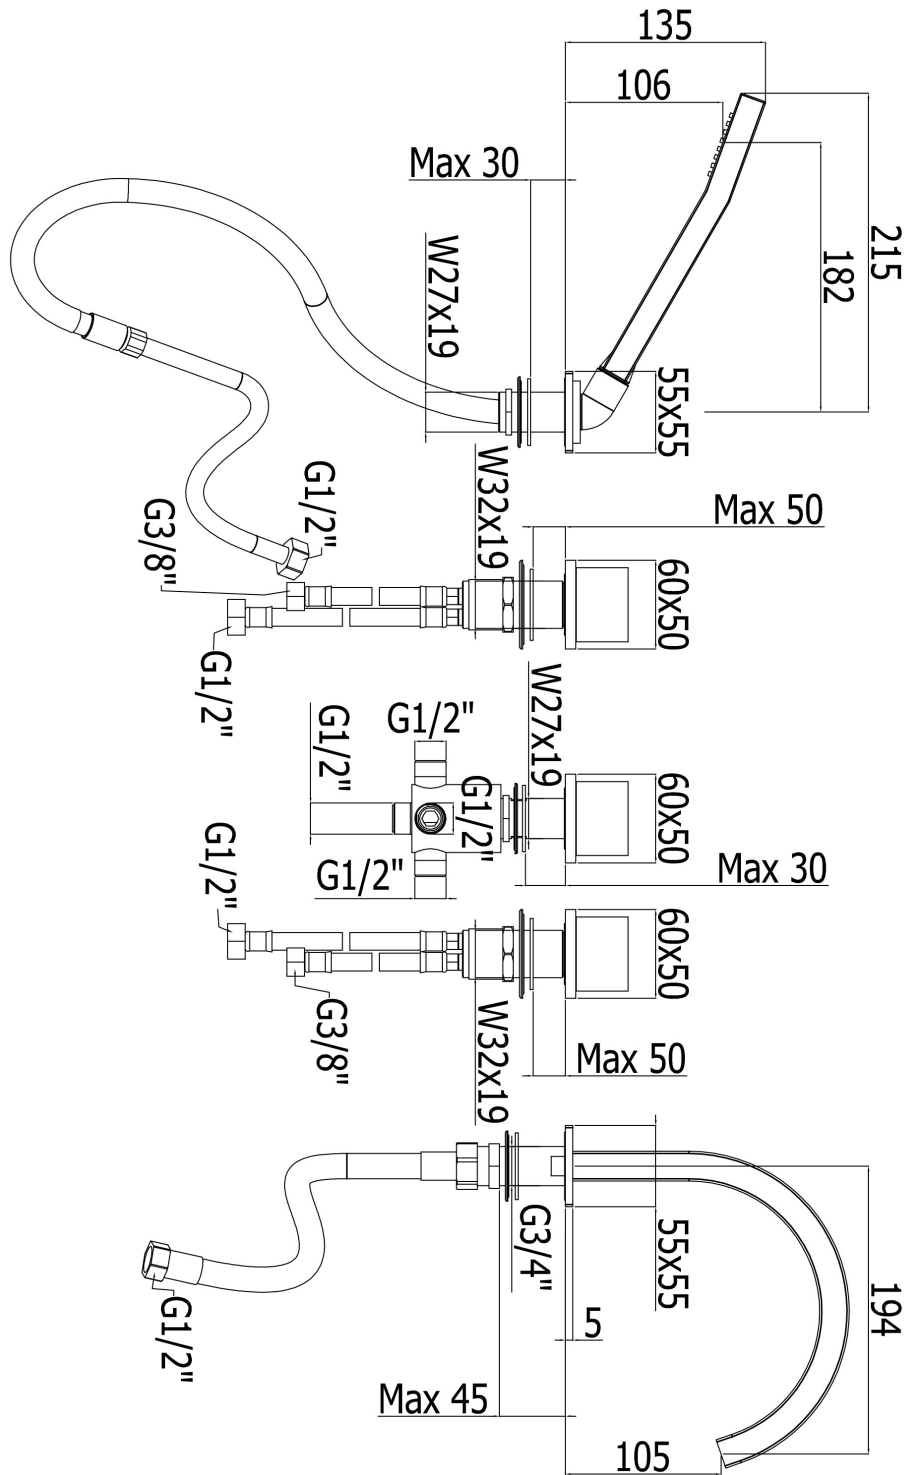

Product Specs Sheets

Collection
Level

Model |
Level LEP 044

Dimensions Metric

1 inch = 2.54 cm
1 inch = 25.4 mm

WS[®]
BATH
COLLECTIONS

1051 Lea Drive - Collegeville, PA 19426
Tel. 215 513 9400 - Fax 610 831 0215