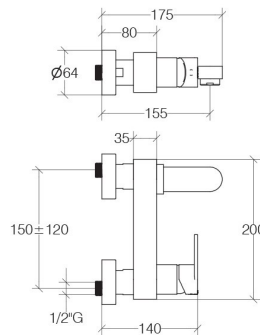

Product Specs Sheets

MISCELATORE VASCA ESTERNO - OTTONE CROMATO
EXTERNAL BATH GROUP - CHROMED BRASS

WEIGHT kg 3,08
VOLUME m³ 0,0060

MAINTENANCE

Pulire con panno morbido inumidito. Non usare ammoniacca, detersivi, abrasivi contenenti candeggina

Clean with warm soapy water. Never use ammonia, abrasives, bleach or solvent based cleaners.

Collection
Linea

Model |
Muci 54246

Dimensions Metric

1 inch = 2.54 cm
1 inch = 25.4 mm

WS[®]
BATH
COLLECTIONS

1051 Lea Drive - Collegeville, PA 19426
Tel. 215 513 9400 - Fax 610 831 0215
www.ws bathcollections.com - info@ws bathcollections.com