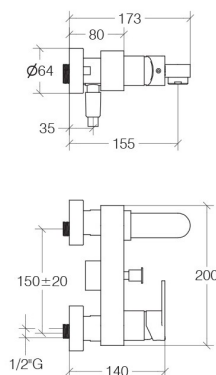

Product Specs Sheets

MISCELATORE VASCA ESTERNO CON FLESSIBILE E DOCCETTA -
OTTONE CROMATO
EXTERNAL BATH GROUP, WITH DIVERTER AND HAND SHOWER
SET - CHROMED BRASS

WEIGHT kg 3,77
VOLUME m³ 0,0060

MAINTENANCE

Pulire con panno morbido inumidito. Non usare ammoniaca, detersivi,
abrasivi contenenti candeggina

Clean with warm soapy water. Never use ammonia, abrasives, bleach or
solvent based cleaners.

Collection
Linea

Model |
Muci 54247

Dimensions Metric

1 inch = 2.54 cm
1 inch = 25.4 mm

WS®
BATH
COLLECTIONS

1051 Lea Drive - Collegeville, PA 19426
Tel. 215 513 9400 - Fax 610 831 0215
www.wsbathcollections.com - info@wsbathcollections.com