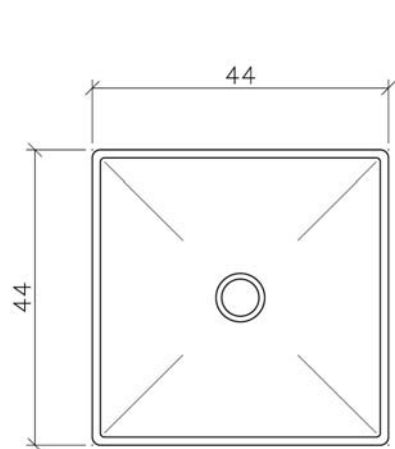

Product Specs Sheets

**Collection
Ceramica**

**Model |
LVQ 120**

Dimensions
shown metric

WS BATH COLLECTIONS
1051 Lea Drive - Collegeville, PA 19426
Tel. 610 831 0214 - Fax 610 831 0215
www.wsbatchollections.com
info@wsbatchollections.com