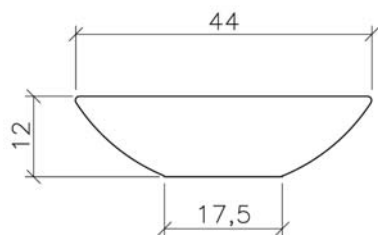

Product Specs Sheets

**Collection
Ceramica**

**Model |
LVQ 120**

Dimensions
shown metric

WS BATH COLLECTIONS
1051 Lea Drive - Collegeville, PA 19426
Tel. 610 831 0214 - Fax 610 831 0215
www.wsbatchollections.com
info@wsbatchollections.com