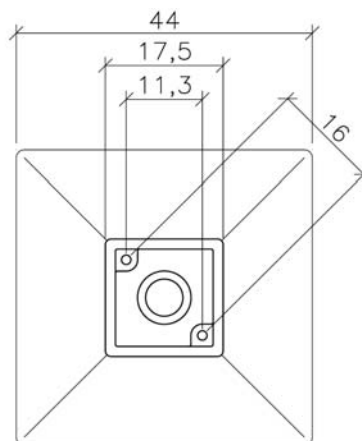

Product Specs Sheets

**Collection
Ceramica**

**Model |
LVQ 120**

Dimensions
shown metric

WS BATH COLLECTIONS
1051 Lea Drive - Collegeville, PA 19426
Tel. 610 831 0214 - Fax 610 831 0215
www.wsbatchollections.com
info@wsbatchollections.com