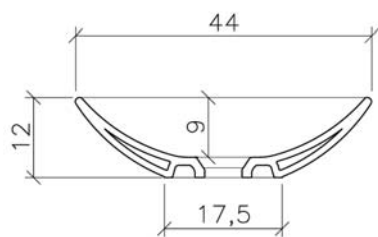

Product Specs Sheets

**Collection
Ceramica**

**Model |
LVQ 120**

Dimensions
shown metric

WS BATH COLLECTIONS
1051 Lea Drive - Collegeville, PA 19426
Tel. 610 831 0214 - Fax 610 831 0215
www.wsbatchollections.com
info@wsbatchollections.com