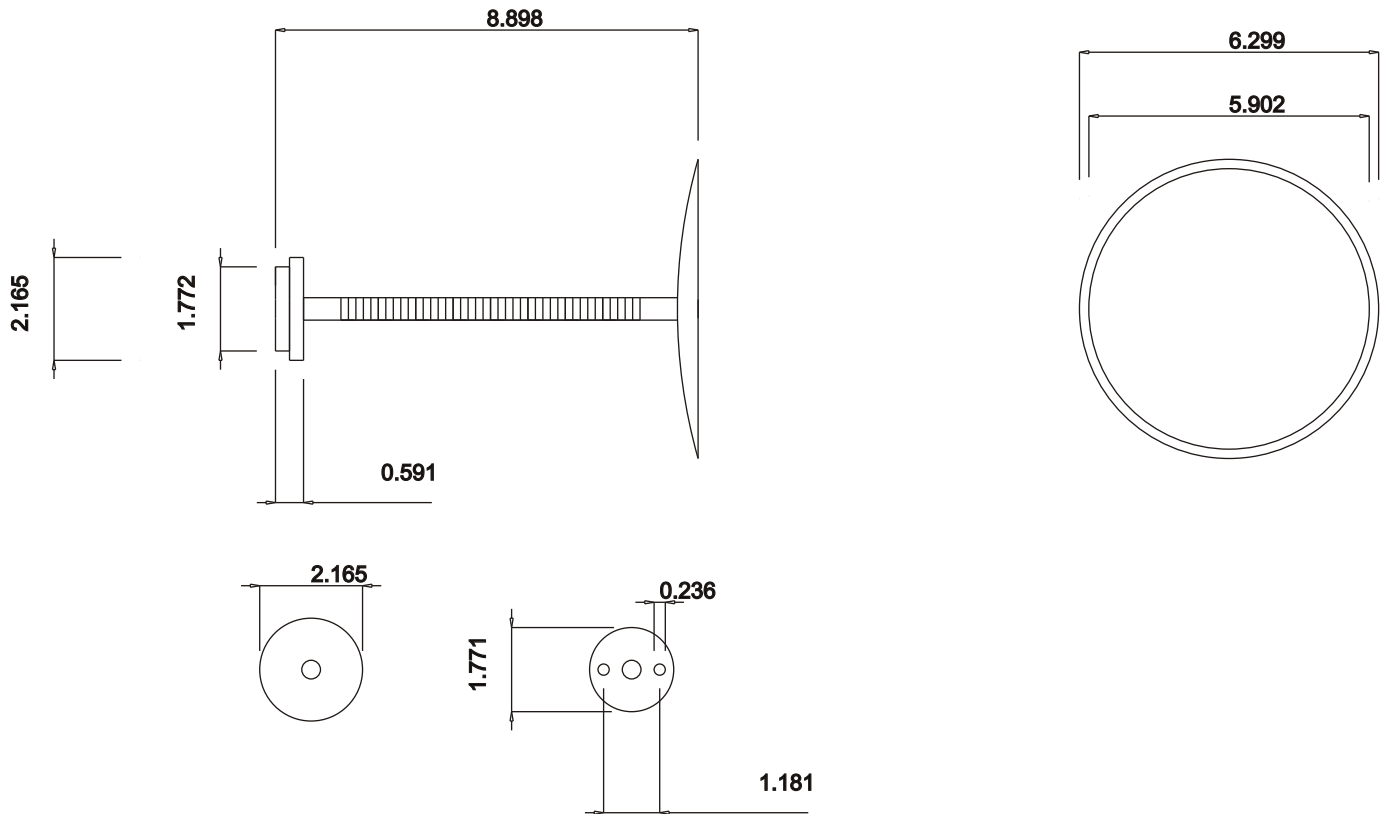

 Made in Germany by: TT-Form GmbH Vennekenweg 5 D - 46348 Raesfeld	Distributed by: WS Bath Collections 1051 Lea Drive Colegeville, PA 19426 Phone: (610)831 0214 Fax: (610) 831 0215 www.wsbathcollections.com	Dimensions: Inches	Material: stainless steel, brushed
		Title: Sunny free standing mirror	Variations: Mirror glass: normal or magnifying: 3x or 5x or 7x
		Model Number: T013997 magnifying 3x T053997 magnifying 5x T063997 magnifying 7x T023997 normal mirror	Date: 08/29/2006

 Made in Germany by: TT-Form GmbH Vennekenweg 5 D - 46348 Raesfeld	Distributed by: WS Bath Collections 1051 Lea Drive Colegeville, PA 19426 Phone: (610)831 0214 Fax: (610) 831 0215 www.wsbathcollections.com	Dimensions: Inches	Material: stainless steel, brushed
		Title: Sunny free standing mirror, fixed	Variations: Mirror glass: normal or magnifying: 3x or 5x or 7x
		Model Number: T033997 magnifying 3x T0073997 magnifying 5x T083997 magnifying 7x T043997 normal mirror	Date: 08/29/2006

 Made in Germany by: TT-Form GmbH Vennekenweg 5 D - 46348 Raesfeld	Distributed by: WS Bath Collections 1051 Lea Drive Colegeville, PA 19426 Phone: (610)831 0214 Fax: (610) 831 0215 www.wsbathcollections.com	Dimensions: Inches	Material: stainless steel, brushed
		Title: Sunny wall mounted mirror	Variations: Mirror glass: normal or magnifying: 3x or 5x or 7x
		Model Number: W053997 magnifying 3x W093997 magnifying 5x W103997 magnifying 7x W063997 normal mirror	Date: 08/29/2006

 Made in Germany by: TT-Form GmbH Vennekenweg 5 D - 46348 Raesfeld	Distributed by: WS Bath Collections 1051 Lea Drive Colegeville, PA 19426 Phone: (610)831 0214 Fax: (610) 831 0215 www.wsbathcollections.com	Dimensions: Inches	Material: stainless steel, brushed
		Title: Sunny wall mounted mirror	Variations: Mirror glass: normal or magnifying: 3x or 5x or 7x
		Model Number: W073997 magnifying 3x W113997 magnifying 5x W123997 magnifying 7x W083997 normal mirror	Date: 08/29/2006