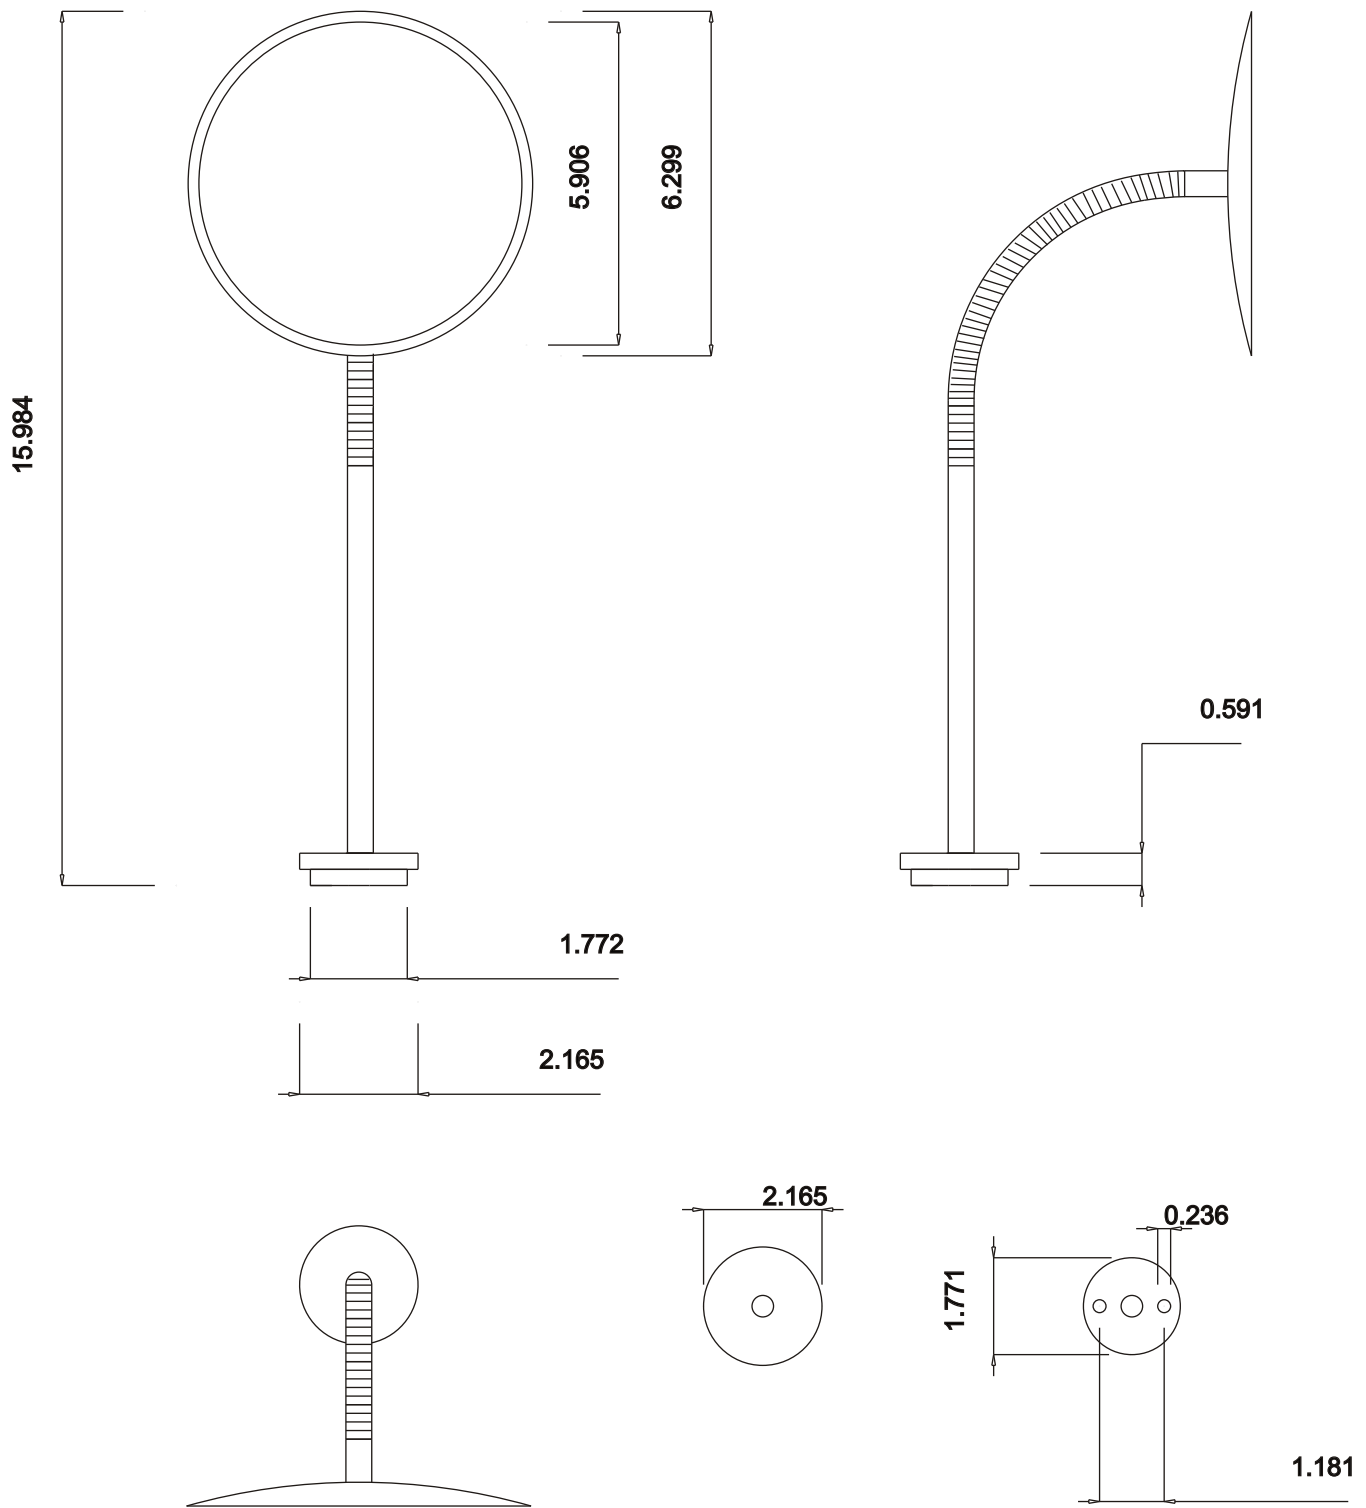

 Made in Germany by: TT-Form GmbH Vennekenweg 5 D - 46348 Raesfeld	Distributed by: WS Bath Collections 1051 Lea Drive Colegeville, PA 19426 Phone: (610)831 0214 Fax: (610) 831 0215 www.wsbathcollections.com	Dimensions: Inches	Material: stainless steel, brushed
		Title: Sunny free standing mirror	Variations: Mirror glass: normal or magnifying: 3x or 5x or 7x
		Model Number: T013997 magnifying 3x T053997 magnifying 5x T063997 magnifying 7x T023997 normal mirror	Date: 08/29/2006

 Made in Germany by: TT-Form GmbH Vennekenweg 5 D - 46348 Raesfeld	Distributed by: WS Bath Collections 1051 Lea Drive Colegeville, PA 19426 Phone: (610)831 0214 Fax: (610) 831 0215 www.wsbathcollections.com	Dimensions: Inches	Material: stainless steel, brushed
		Title: Sunny free standing mirror, fixed	Variations: Mirror glass: normal or magnifying: 3x or 5x or 7x
		Model Number: T033997 magnifying 3x T0073997 magnifying 5x T083997 magnifying 7x T043997 normal mirror	Date: 08/29/2006

 Made in Germany by: TT-Form GmbH Vennekenweg 5 D - 46348 Raesfeld	Distributed by: WS Bath Collections 1051 Lea Drive Colegeville, PA 19426 Phone: (610)831 0214 Fax: (610) 831 0215 www.wsbathcollections.com	Dimensions: Inches	Material: stainless steel, brushed
		Title: Sunny wall mounted mirror	Variations: Mirror glass: normal or magnifying: 3x or 5x or 7x
		Model Number: W053997 magnifying 3x W093997 magnifying 5x W103997 magnifying 7x W063997 normal mirror	Date: 08/29/2006

 Made in Germany by: TT-Form GmbH Vennekenweg 5 D - 46348 Raesfeld	Distributed by: WS Bath Collections 1051 Lea Drive Colegeville, PA 19426 Phone: (610)831 0214 Fax: (610) 831 0215 www.wsbathcollections.com	Dimensions: Inches	Material: stainless steel, brushed
		Title: Sunny wall mounted mirror	Variations: Mirror glass: normal or magnifying: 3x or 5x or 7x
		Model Number: W073997 magnifying 3x W113997 magnifying 5x W123997 magnifying 7x W083997 normal mirror	Date: 08/29/2006