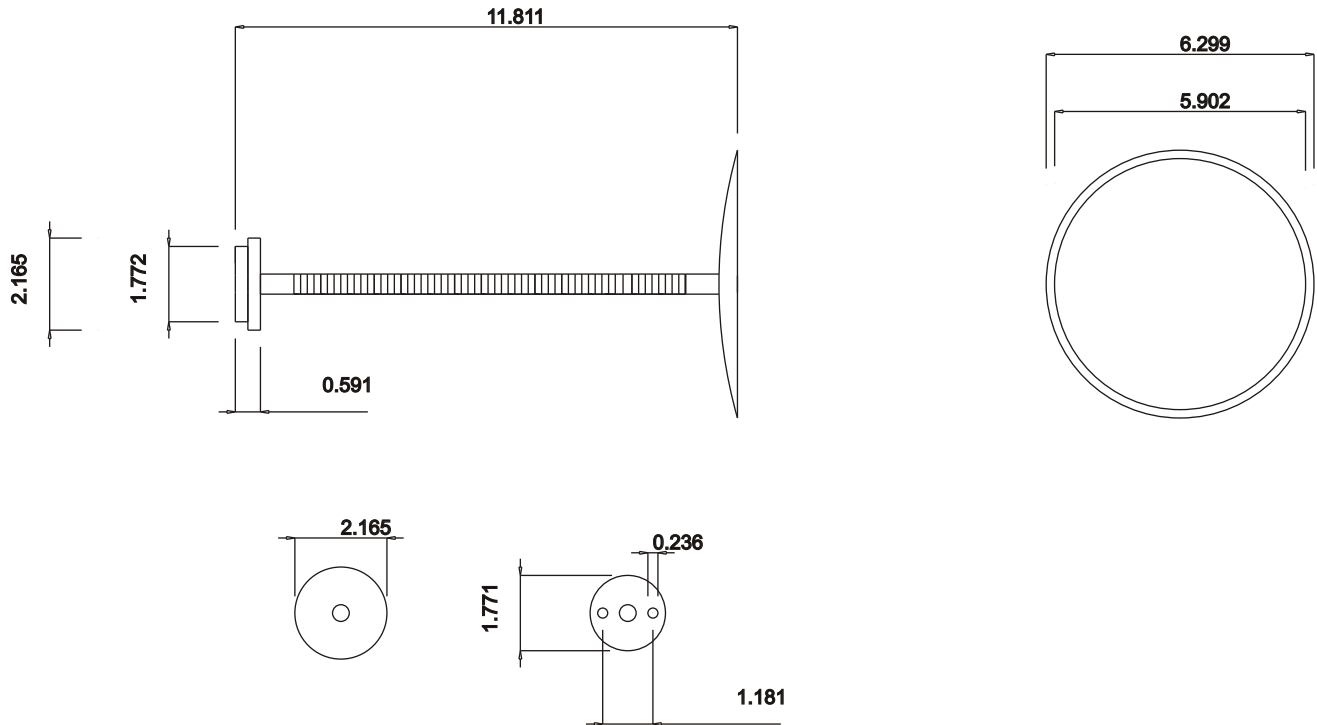

 Made in Germany by: TT-Form GmbH Vennekenweg 5 D - 46348 Raesfeld	Distributed by: WS Bath Collections 1051 Lea Drive Colegeville, PA 19426 Phone: (610)831 0214 Fax: (610) 831 0215 www.wsbathcollections.com	Dimensions: Inches	Material: stainless steel, brushed
		Title: Sunny free standing mirror	Variations: Mirror glass: normal or magnifying: 3x or 5x or 7x
		Model Number: T013997 magnifying 3x T053997 magnifying 5x T063997 magnifying 7x T023997 normal mirror	Date: 08/29/2006

 Made in Germany by: TT-Form GmbH Vennekenweg 5 D - 46348 Raesfeld	Distributed by: WS Bath Collections 1051 Lea Drive Colegeville, PA 19426 Phone: (610)831 0214 Fax: (610) 831 0215 www.wsbathcollections.com	Dimensions: Inches	Material: stainless steel, brushed
		Title: Sunny free standing mirror, fixed	Variations: Mirror glass: normal or magnifying: 3x or 5x or 7x
		Model Number: T033997 magnifying 3x T0073997 magnifying 5x T083997 magnifying 7x T043997 normal mirror	Date: 08/29/2006

 Made in Germany by: TT-Form GmbH Vennekenweg 5 D - 46348 Raesfeld	Distributed by: WS Bath Collections 1051 Lea Drive Colegeville, PA 19426 Phone: (610)831 0214 Fax: (610) 831 0215 www.wsbathcollections.com	Dimensions: Inches	Material: stainless steel, brushed
		Title: Sunny wall mounted mirror	Variations: Mirror glass: normal or magnifying: 3x or 5x or 7x
		Model Number: W053997 magnifying 3x W093997 magnifying 5x W103997 magnifying 7x W063997 normal mirror	Date: 08/29/2006

 Made in Germany by: TT-Form GmbH Vennekenweg 5 D - 46348 Raesfeld	Distributed by: WS Bath Collections 1051 Lea Drive Colegeville, PA 19426 Phone: (610)831 0214 Fax: (610) 831 0215 www.wsbathcollections.com	Dimensions: Inches	Material: stainless steel, brushed
		Title: Sunny wall mounted mirror	Variations: Mirror glass: normal or magnifying: 3x or 5x or 7x
		Model Number: W073997 magnifying 3x W113997 magnifying 5x W123997 magnifying 7x W083997 normal mirror	Date: 08/29/2006