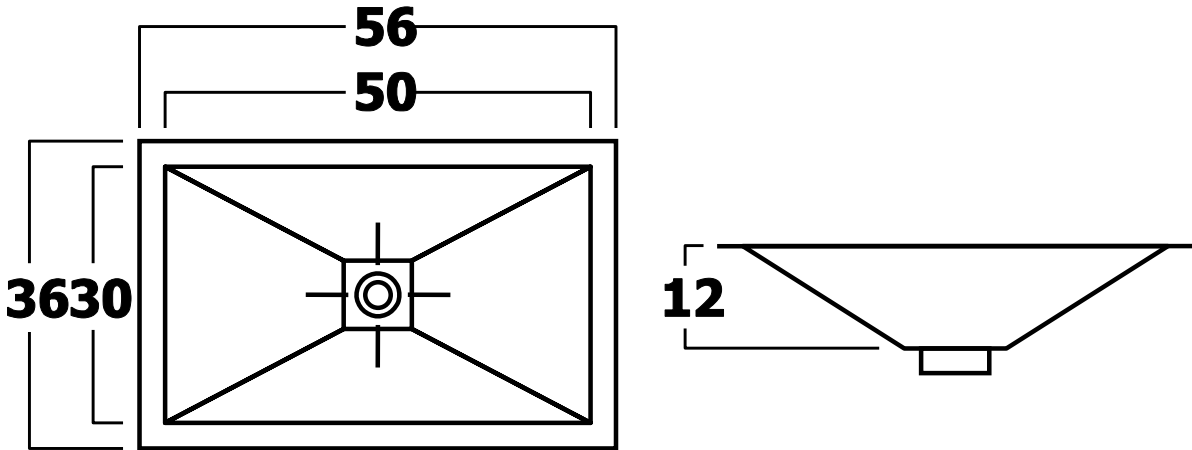

Louvre 2200

Model: LOUVRE 2200

Dimensions (inch):

Inside: 19.7 x 11.8 x 4.7

Overall: 22.0 x 14.2

WS BATH COLLECTIONS
1051 Lea Drive
Collegeville, PA 19426
Tel. 610 831 0214
Fax 610 831 0215
www.wsbathcollections.com
info@wsbathcollections.com