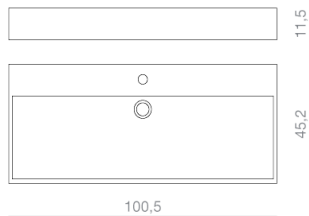

Product Specs Sheets

Unlimited 100

Cod. UNL100
appoggio – overcounter
sospeso – wall hung

Collection
Ceramica

Model |
Unlimited 100

Dimensions
shown metric

WS BATH COLLECTIONS
1051 Lea Drive - Collegeville, PA 19426
Tel. 610 831 0214 - Fax 610 831 0215
www.wsbathcollections.com
info@wsbathcollections.com