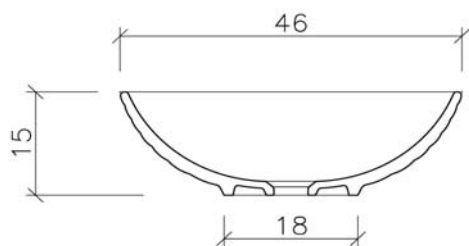

Product Specs Sheets

Collection
Ceramica

Model |
LVO 600

Dimensions
shown metric

WS BATH COLLECTIONS
1051 Lea Drive - Collegeville, PA 19426
Tel. 610 831 0214 - Fax 610 831 0215
www.wsbathcollections.com
info@wsbathcollections.com