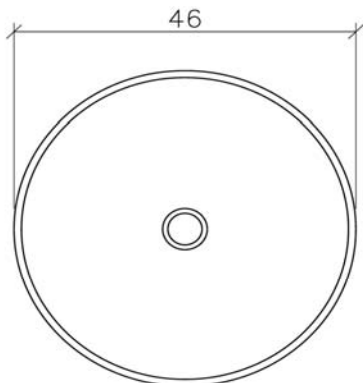

Product Specs Sheets

Collection
Ceramica

Model |
LVO 600

Dimensions
shown metric

WS BATH COLLECTIONS
1051 Lea Drive - Collegeville, PA 19426
Tel. 610 831 0214 - Fax 610 831 0215
www.wsbathcollections.com
info@wsbathcollections.com