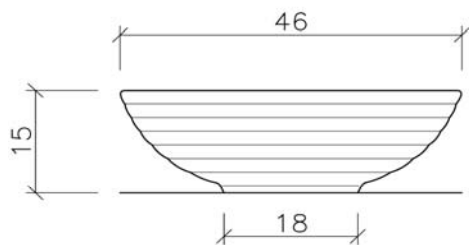

Product Specs Sheets

Collection
Ceramica

Model |
LVO 600

Dimensions
shown metric

WS BATH COLLECTIONS
1051 Lea Drive - Collegeville, PA 19426
Tel. 610 831 0214 - Fax 610 831 0215
www.wsbathcollections.com
info@wsbathcollections.com