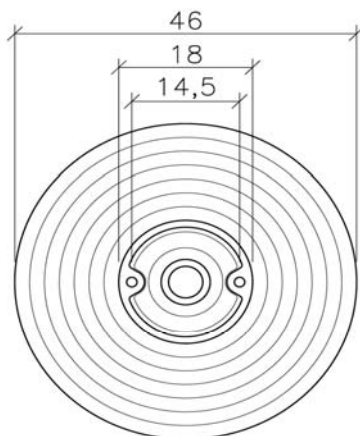

Product Specs Sheets

Collection
Ceramica

Model |
LVO 600

Dimensions
shown metric

WS BATH COLLECTIONS
1051 Lea Drive - Collegeville, PA 19426
Tel. 610 831 0214 - Fax 610 831 0215
www.wsbathcollections.com
info@wsbathcollections.com