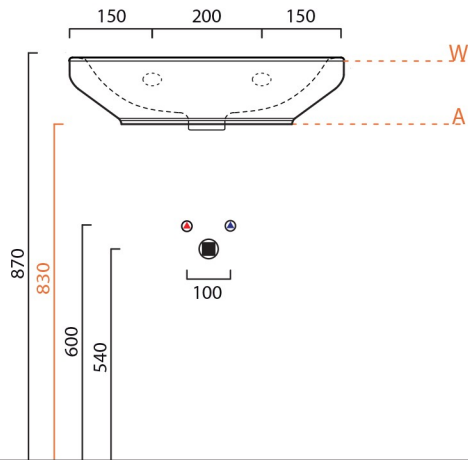

Product Specs Sheets

collezione
collection

Start

lavabo
wash basin

50x50

dimensini dimensions: L 450 - P 450 - H 120
 troppo pieno *overflow*: SI - YES
 portata *flow rate*:
 peso netto *net weight*: kg 14.2

- = smaltato perimetralmente
all glazed sides
- = non smaltato dietro
unglazed behind

- U= sottopiano
undercounter
- I= incasso
inset
- A = appoggio
freestanding
- W= sospeso
wall hung

Collection Ceramic II

Model | Start 50W

Dimensions
shown metric

WS BATH COLLECTIONS

1051 Lea Drive - Collegeville, PA 19426
 Tel. 610 831 0214 - Fax 610 831 0215
www.wsbathcollections.com
info@wsbathcollections.com