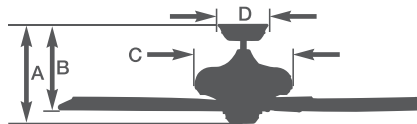

## Wyatt - CF530

CF530BS - Brushed Steel Housing, Silver Blades, Opal Matte Glass

CF530ORB - Oil Rubbed Bronze Housing, Oil Rubbed Bronze Blades, Opal Matte Glass

CF530WW - Appliance White Housing, Appliance White Blades, Opal Matte Glass

- 48" blade span
- Integrated light fixture uses one 50-watt mini-candelabra base halogen bulb (included)
- Four Blades
- Ships to Canada (for Spring availability)

SW90  
Wall Control

Energy Information at High Speed		
Airflow	Electricity Use	Airflow Efficiency
4692	50	93
<small>Cubic Feet Per Minute</small>	<small>Watts (Excludes Lights)</small>	<small>Cubic Feet Per Minute Per Watt</small>