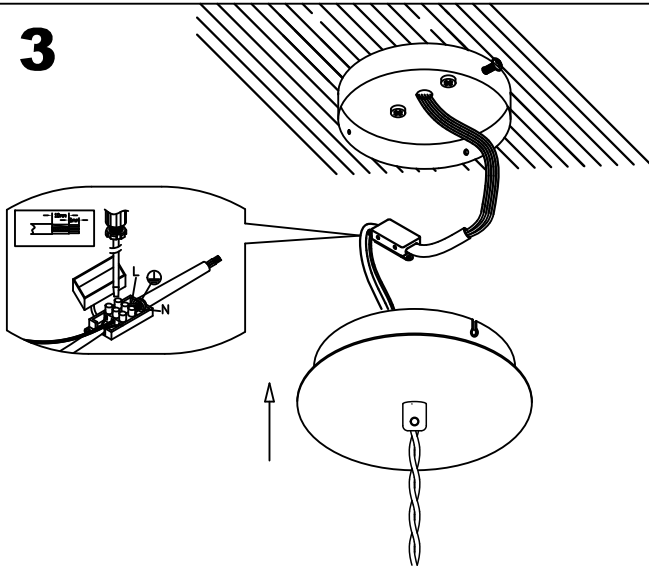

The photograph may not match the reference exactly. Please read the product description to identify the finish.

TECHNICAL CHARACTERISTICS

Type:	Pendant
IP Protection degrees:	IP20
Light source 1:	1 x E27 MAX 100W Maximum lamp length: 210.00 mm Maximum lamp diameter: 180.00 mm
Total power consumption (W):	100
Voltage / Frequency:	220-240V/50-60Hz
Warranty (Years):	2
Units per box:	4
Net Weight (Kg):	0.825
EAN:	8435381409869

MATERIALS / FINISHES

Structure material:	Steel Aluminium
Structure finish:	Off-white Blue

Download photometric file .ldt / .ies

Click on image to download energy label

1

2

3

4