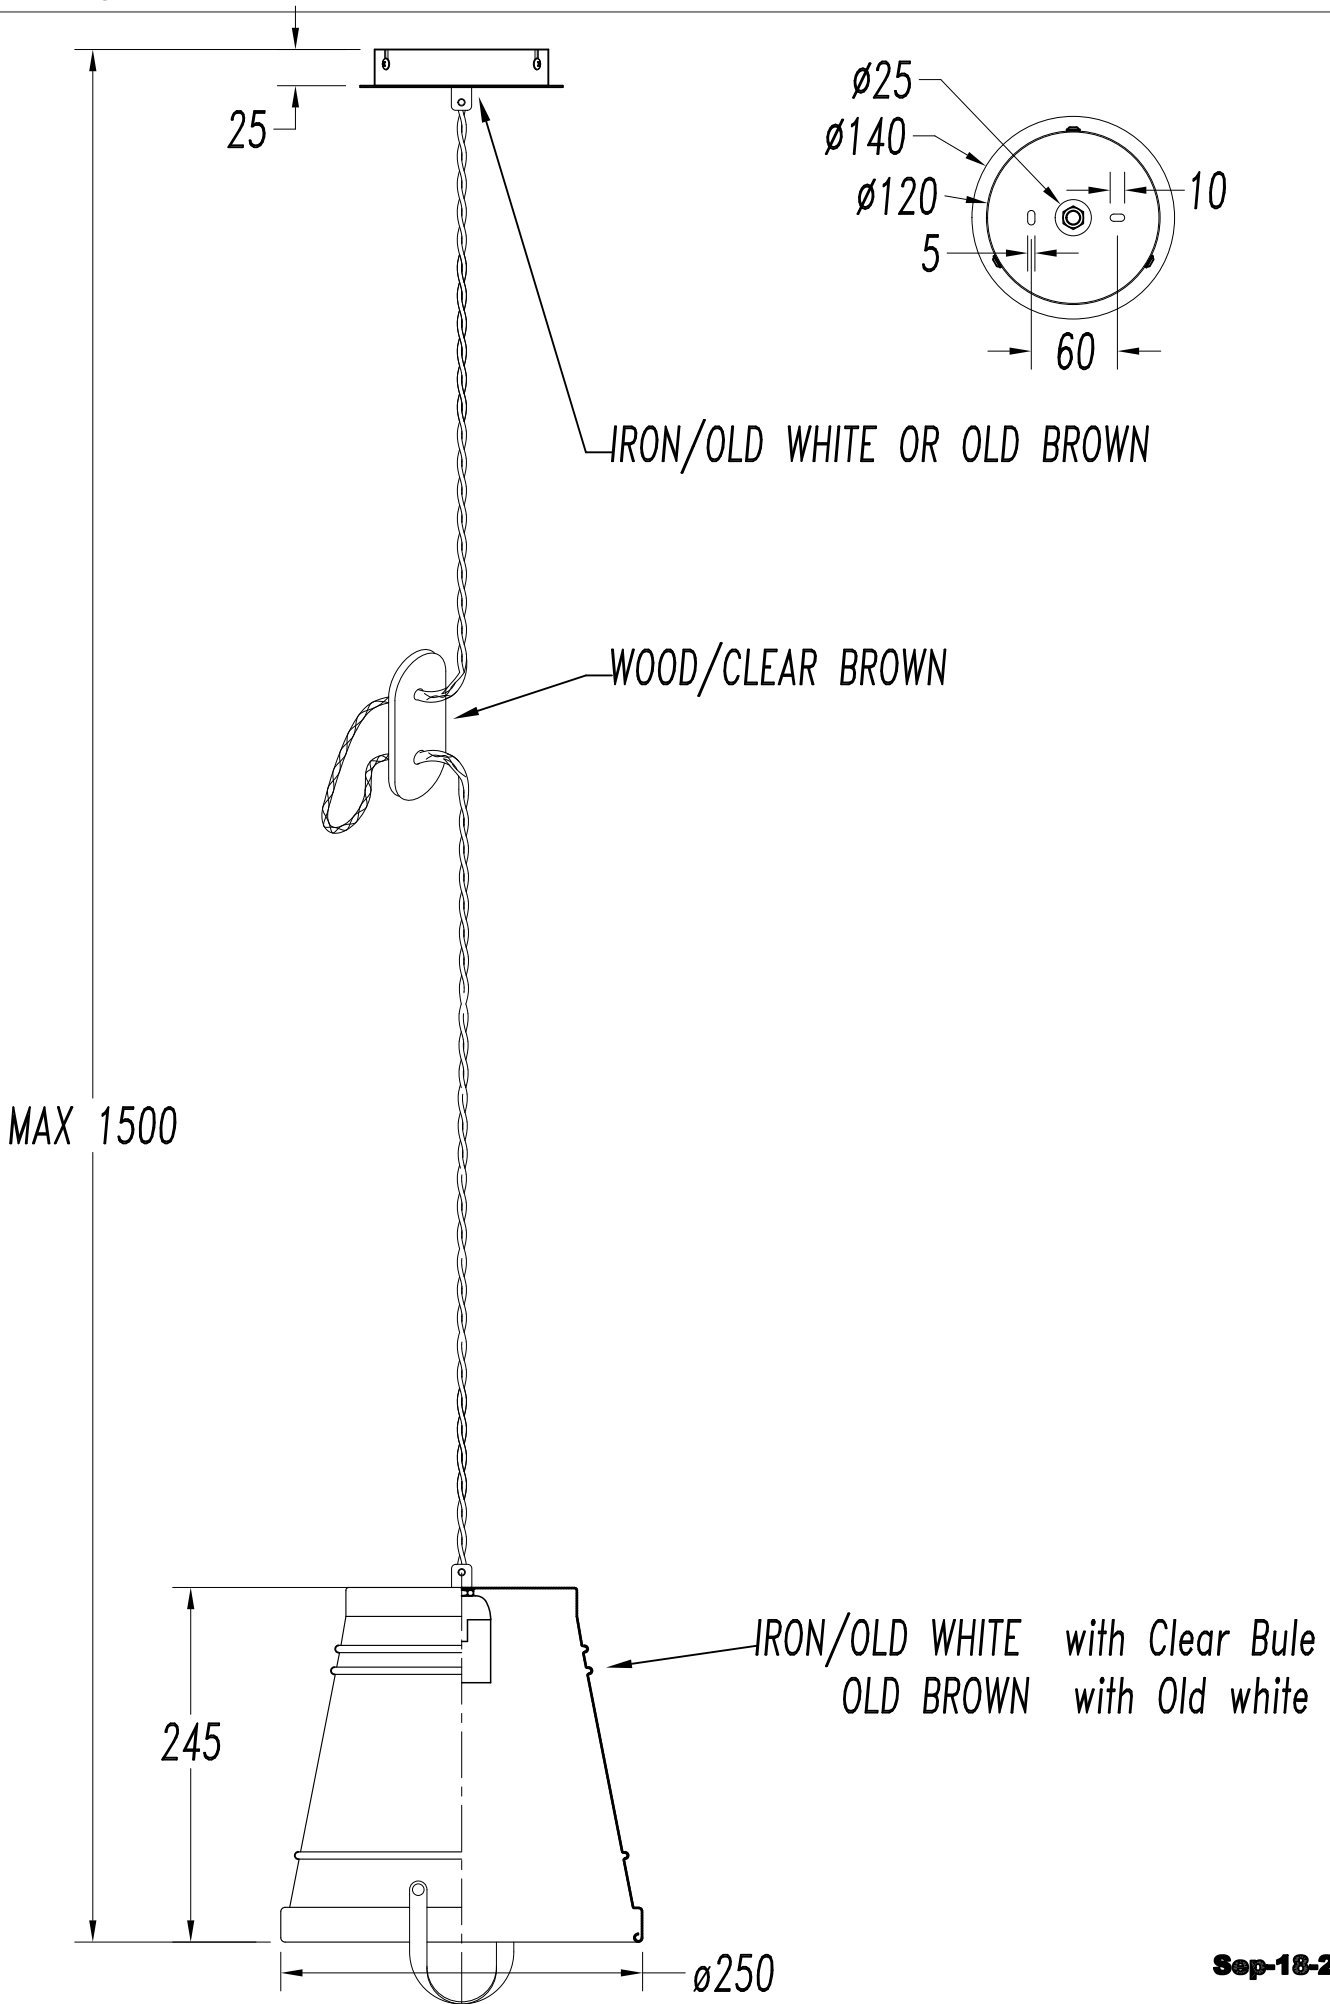

The photograph may not match the reference exactly. Please read the product description to identify the finish.

TECHNICAL CHARACTERISTICS

Type:	Pendant
IP Protection degrees:	IP20
Light source 1:	1 x E27 MAX 100W Maximum lamp length: 210.00 mm Maximum lamp diameter: 180.00 mm
Total power consumption (W):	100
Voltage / Frequency:	220-240V/50-60Hz
Warranty (Years):	2
Units per box:	4
Net Weight (Kg):	0.825
EAN:	8435381409869

MATERIALS / FINISHES

Structure material:	Steel Aluminium
Structure finish:	Off-white Blue

Download photometric file .ldt / .ies

Click on image to download energy label

1

2

3

4

5

6