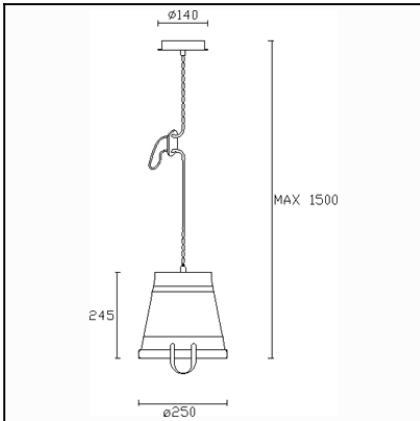

The photograph may not match the reference exactly. Please read the product description to identify the finish.

TECHNICAL CHARACTERISTICS

Type:	Pendant
IP Protection degrees:	IP20
Light source 1:	1 x E27 MAX 100W Maximum lamp length: 210.00 mm Maximum lamp diameter: 180.00 mm
Total power consumption (W):	100
Voltage / Frequency:	220-240V/50-60Hz
Warranty (Years):	2
Units per box:	4
Net Weight (Kg):	0.825
EAN:	8435381409869

MATERIALS / FINISHES

Structure material:	Steel Aluminium
Structure finish:	Off-white Blue

Download photometric file .ldt / .ies

Click on image to download energy label

1

2

3

4