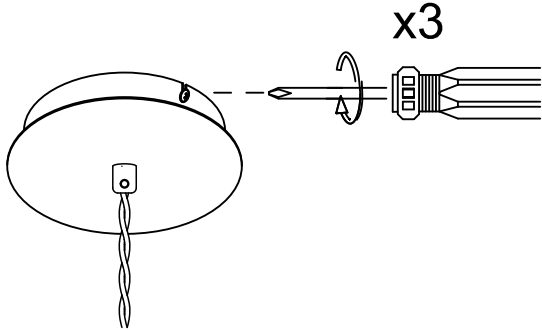

The photograph may not match the reference exactly. Please read the product description to identify the finish.

TECHNICAL CHARACTERISTICS

Type:	Pendant
IP Protection degrees:	IP20
Light source 1:	1 x E27 MAX 100W Maximum lamp length: 210.00 mm Maximum lamp diameter: 180.00 mm
Total power consumption (W):	100
Voltage / Frequency:	220-240V/50-60Hz
Warranty (Years):	2
Units per box:	4
Net Weight (Kg):	0.825
EAN:	8435381409869

MATERIALS / FINISHES

Structure material:	Steel Aluminium
Structure finish:	Off-white Blue

Download photometric file .ldt / .ies

Click on image to download energy label

1

2

3

4