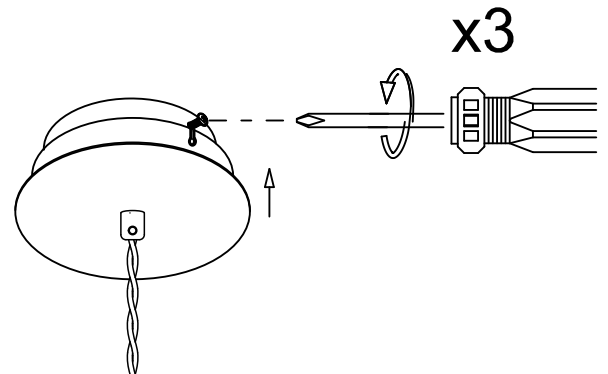

The photograph may not match the reference exactly. Please read the product description to identify the finish.

TECHNICAL CHARACTERISTICS

Type:	Pendant
IP Protection degrees:	IP20
Light source 1:	1 x E27 MAX 100W Maximum lamp length: 210.00 mm Maximum lamp diameter: 180.00 mm
Total power consumption (W):	100
Voltage / Frequency:	220-240V/50-60Hz
Warranty (Years):	2
Units per box:	4
Net Weight (Kg):	0.825
EAN:	8435381409869

MATERIALS / FINISHES

Structure material:	Steel Aluminium
Structure finish:	Off-white Blue

Download photometric file .ldt / .ies

Click on image to download energy label

1

2

3

4