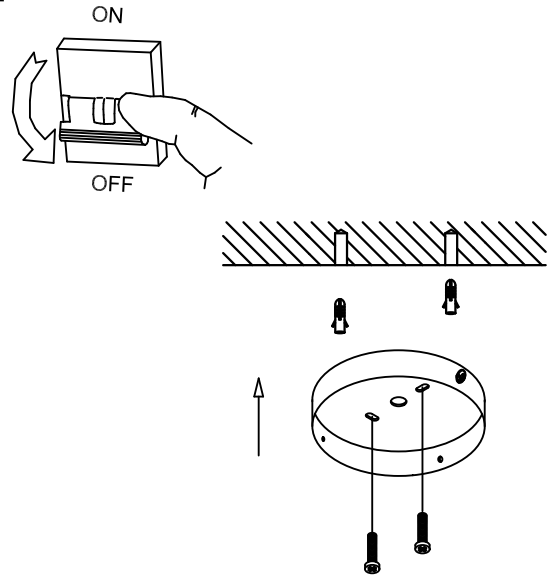

The photograph may not match the reference exactly. Please read the product description to identify the finish.

TECHNICAL CHARACTERISTICS

Type:	Pendant
IP Protection degrees:	IP20
Light source 1:	1 x E27 MAX 100W Maximum lamp length: 210.00 mm Maximum lamp diameter: 180.00 mm
Total power consumption (W):	100
Voltage / Frequency:	220-240V/50-60Hz
Warranty (Years):	2
Units per box:	4
Net Weight (Kg):	0.825
EAN:	8435381409869

MATERIALS / FINISHES

Structure material:	Steel Aluminium
Structure finish:	Off-white Blue

Download photometric file .ldt / .ies

Click on image to download energy label

1

2

3

4