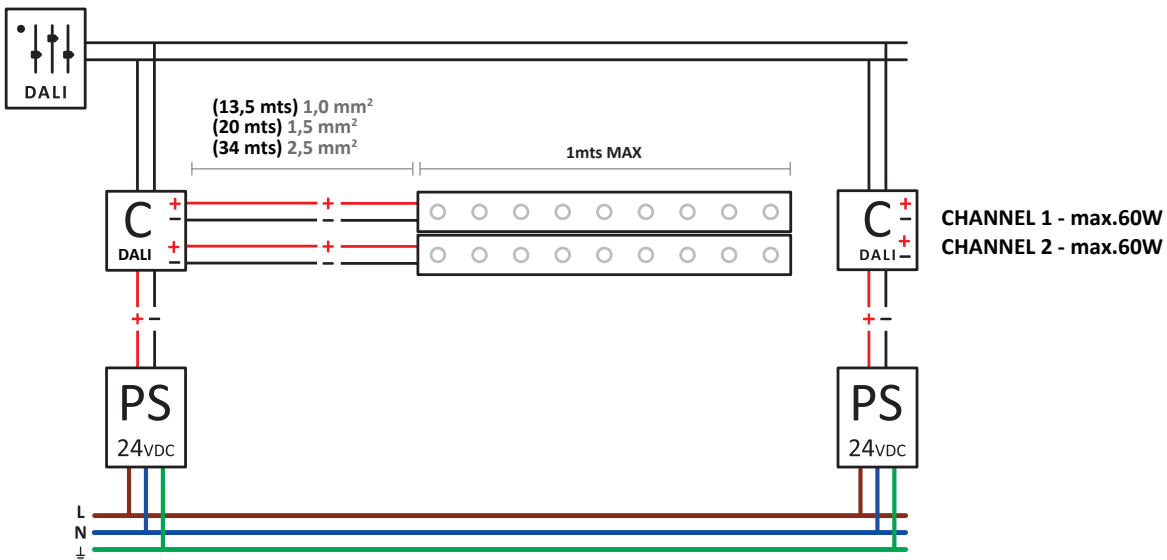

Luminaire		Measur.		Lamp		
Code	05-1544	Code	05-1544	Code	Wall Washer 30W	
Name	Wall Washer 30W	Name	Wall Washer 30W	Number	1	
Line	Eulumdat	Date	29-09-2013	Position		
Efficiency	100.00%	Coordinate system	CG	Total Flux	636.80 lm	
Maximum value	3733.96 cd	Position	C=0.00 G=0.00	Asymmetrical		
Rectangular Luminaire	Length	500 mm	Width	59 mm	Height	40 mm
Rectangular Luminous Area	Length	500 mm	Width	59 mm	Height	40 mm
Horizontal Luminous Area	0.029500 m2	Emitting area on Plane 180°		0.020000 m2		
Emitting area on Plane 0°	0.020000 m2	Emitting area on Plane 270°		0.002360 m2		
Emitting area on Plane 90°	0.002360 m2	Glare area at 76°		0.026543 m2		
Symmetry Type	Asymmetrical	Maximum Gamma Angle		90		
Measurement Distance	0.00	Measurement Flux		636.80 lm		
Operator		Source voltage				
Temperature	25.00 °C	Source current				
Humidity	60.00 %	Photocell				
Notes						

ON / OFF

DIMMING WITH REMOTE CONTROL

1-10V

DALI

RGB

05-1548-54-H6 (1,0 mt - 60W)

05-1544-54-H6 (0,5 mt - 30W)

RGB CONTROL WITH / WITHOUT REMOTE CONTROL