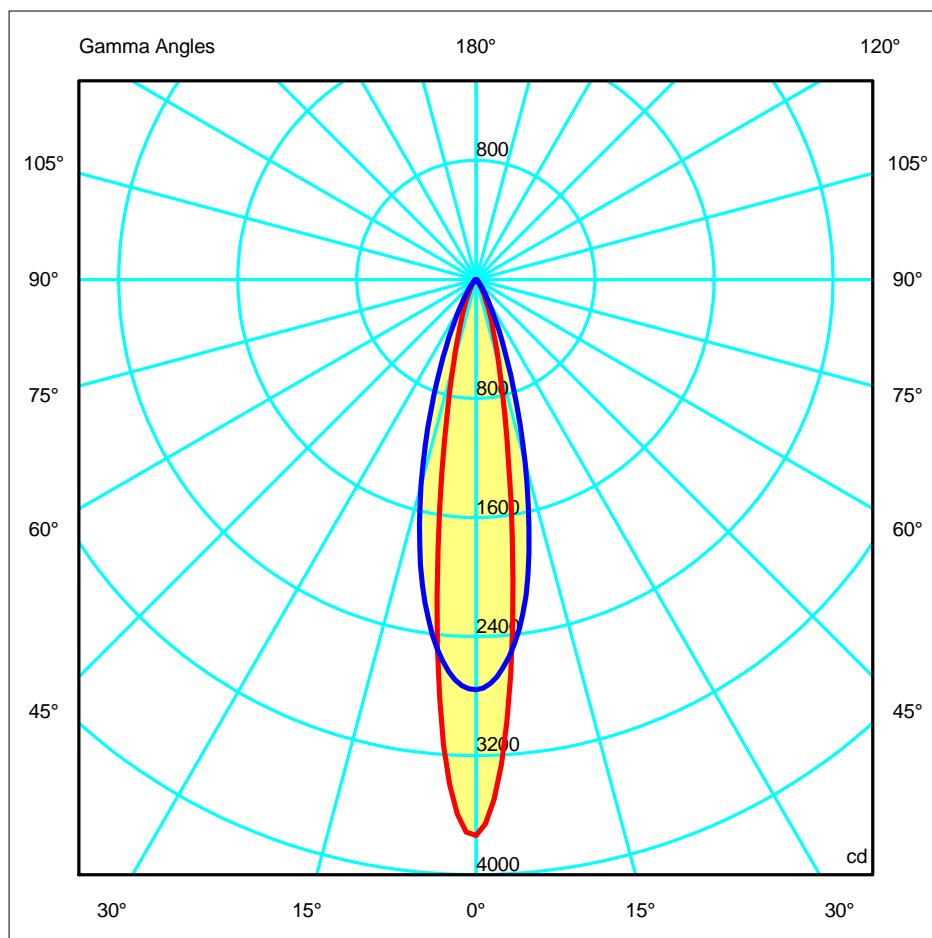

Luminaire		Measur.		Lamp		
Code	05-1544	Code	05-1544	Code	Wall Washer 30W	
Name	Wall Washer 30W	Name	Wall Washer 30W	Number	1	
Line	Eulumdat	Date	29-09-2013	Position		
Efficiency	100.00%	Coordinate system	CG	Total Flux	636.80 lm	
Maximum value	3733.96 cd	Position	C=0.00 G=0.00	Asymmetrical		
Rectangular Luminaire	Length	500 mm	Width	59 mm	Height	40 mm
Rectangular Luminous Area	Length	500 mm	Width	59 mm	Height	40 mm
Horizontal Luminous Area	0.029500 m2	Emitting area on Plane 180°		0.020000 m2		
Emitting area on Plane 0°	0.020000 m2	Emitting area on Plane 270°		0.002360 m2		
Emitting area on Plane 90°	0.002360 m2	Glare area at 76°		0.026543 m2		
Symmetry Type	Asymmetrical	Maximum Gamma Angle		90		
Measurement Distance	0.00	Measurement Flux		636.80 lm		
Operator		Source voltage				
Temperature	25.00 °C	Source current				
Humidity	60.00 %	Photocell				
Notes						

Luminaire Lamps						
Line	Code	Name	Flux [lm]	Pow. [W]	Q.ty	
Eulumdat	Wall Washer 30W	Wall Washer 30W - 30.80 W	636.80	30.80	1	
C.I.E.	95 99 100 100 100	D DIN 5040		A60		
F UTE	1.00 A	B NBN		BZ 1		

500mm x 59mm

ULOR 0.00 %
DLOR 100.00 %
RN 0.00 %