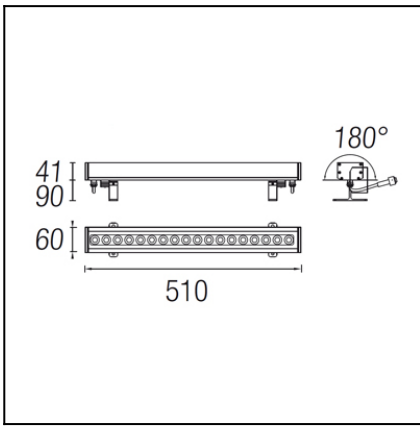

The photograph may not match the reference exactly. Please read the product description to identify the finish.

TECHNICAL CHARACTERISTICS

Type:	Spotlight
Adjustable:	Adjustable $\pm 90^\circ$ on the vertical axis
IP Protection degrees:	IP65
IK Protection degrees:	IK05
Light source 1:	18 x LED Cree 30W Led RGB 1250 lm ^(N)
Angle of the optics / Reflector:	15x50°
Voltage / Frequency:	24 VDC
Warranty (Years):	2
Option to extend the guarantee (Years):	5
Units per box:	9
Net Weight (Kg):	1.2
EAN:	8435381408671

Luminaire		Measur.		Lamp		
Code	05-1544	Code	05-1544	Code	Wall Washer 30W	
Name	Wall Washer 30W	Name	Wall Washer 30W	Number	1	
Line	Eulumdat	Date	29-09-2013	Position		
Efficiency	100.00%	Coordinate system	CG	Total Flux	636.80 lm	
Maximum value	3733.96 cd	Position	C=0.00 G=0.00	Asymmetrical		
Rectangular Luminaire	Length	500 mm	Width	59 mm	Height	40 mm
Rectangular Luminous Area	Length	500 mm	Width	59 mm	Height	40 mm
Horizontal Luminous Area	0.029500 m2	Emitting area on Plane 180°		0.020000 m2		
Emitting area on Plane 0°	0.020000 m2	Emitting area on Plane 270°		0.002360 m2		
Emitting area on Plane 90°	0.002360 m2	Glare area at 76°		0.026543 m2		
Symmetry Type	Asymmetrical	Maximum Gamma Angle		90		
Measurement Distance	0.00	Measurement Flux		636.80 lm		
Operator		Source voltage				
Temperature	25.00 °C	Source current				
Humidity	60.00 %	Photocell				
Notes						