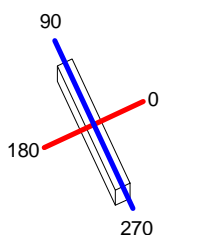

Luminaire		Measur.		Lamp		
Code	05-1544	Code	05-1544	Code	Wall Washer 30W	
Name	Wall Washer 30W	Name	Wall Washer 30W	Number	1	
Line	Eulumdat	Date	29-09-2013	Position		
Efficiency	100.00%	Coordinate system	CG	Total Flux	636.80 lm	
Maximum value	3733.96 cd	Position	C=0.00 G=0.00	Asymmetrical		
Rectangular Luminaire	Length	500 mm	Width	59 mm	Height	40 mm
Rectangular Luminous Area	Length	500 mm	Width	59 mm	Height	40 mm
Horizontal Luminous Area	0.029500 m2	Emitting area on Plane 180°		0.020000 m2		
Emitting area on Plane 0°	0.020000 m2	Emitting area on Plane 270°		0.002360 m2		
Emitting area on Plane 90°	0.002360 m2	Glare area at 76°		0.026543 m2		
Symmetry Type	Asymmetrical	Maximum Gamma Angle		90		
Measurement Distance	0.00	Measurement Flux		636.80 lm		
Operator		Source voltage				
Temperature	25.00 °C	Source current				
Humidity	60.00 %	Photocell				
Notes						

Luminaire Lamps						
Line	Code	Name	Flux [lm]	Pow. [W]	Q.ty	
Eulumdat	Wall Washer 30W	Wall Washer 30W - 30.80 W	636.80	30.80	1	
C.I.E.	95 99 100 100 100	D DIN 5040		A60		
F UTE	1.00 A	B NBN		BZ 1		

500mm x 59mm