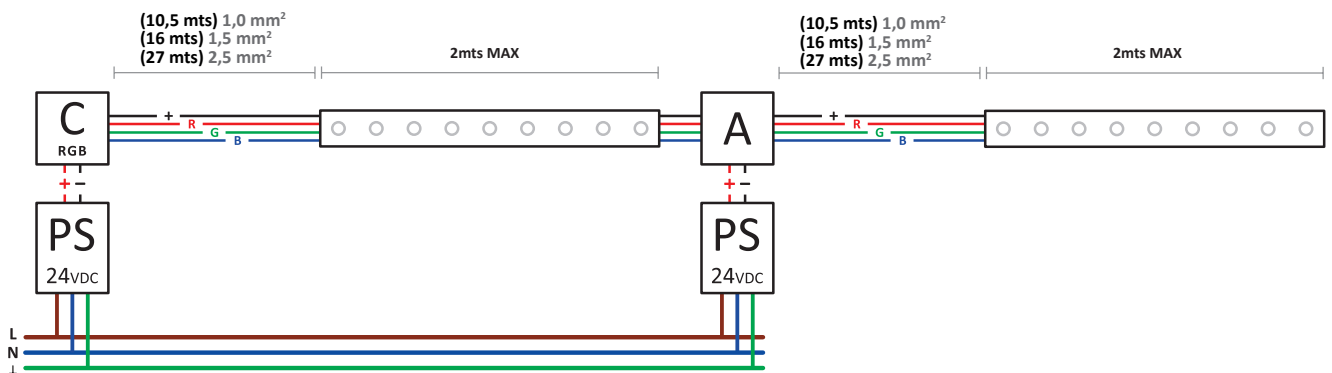

Luminaire		Measur.		Lamp		
Code	05-1544	Code	05-1544	Code	Wall Washer 30W	
Name	Wall Washer 30W	Name	Wall Washer 30W	Number	1	
Line	Eulumdat	Date	29-09-2013	Position		
Efficiency	100.00%	Coordinate system	CG	Total Flux	636.80 lm	
Maximum value	3733.96 cd	Position	C=0.00 G=0.00	Asymmetrical		
Rectangular Luminaire	Length	500 mm	Width	59 mm	Height	40 mm
Rectangular Luminous Area	Length	500 mm	Width	59 mm	Height	40 mm
Horizontal Luminous Area	0.029500 m2	Emitting area on Plane 180°		0.020000 m2		
Emitting area on Plane 0°	0.020000 m2	Emitting area on Plane 270°		0.002360 m2		
Emitting area on Plane 90°	0.002360 m2	Glare area at 76°		0.026543 m2		
Symmetry Type	Asymmetrical	Maximum Gamma Angle		90		
Measurement Distance	0.00	Measurement Flux		636.80 lm		
Operator		Source voltage				
Temperature	25.00 °C	Source current				
Humidity	60.00 %	Photocell				
Notes						

C
1-10V

71-0727-00-00 - 312 W

C
RGB

71-4662-00-00 - 432 W
 71-4663-00-00 - 432 W (IP65)
 71-4666-00-00 - REMOTE (OPTIONAL)

WHITE

05-1549-54-H6 / 05-1552-54-H6 (1,0 mt - 48W)

05-1546-54-H6 / 05-1547-54-H6 (0,5 mt - 24W)

ON / OFF

DIMMING WITH REMOTE CONTROL

1-10V

DALI

RGB

05-1548-54-H6 (1,0 mt - 60W)

05-1544-54-H6 (0,5 mt - 30W)

RGB CONTROL WITH / WITHOUT REMOTE CONTROL