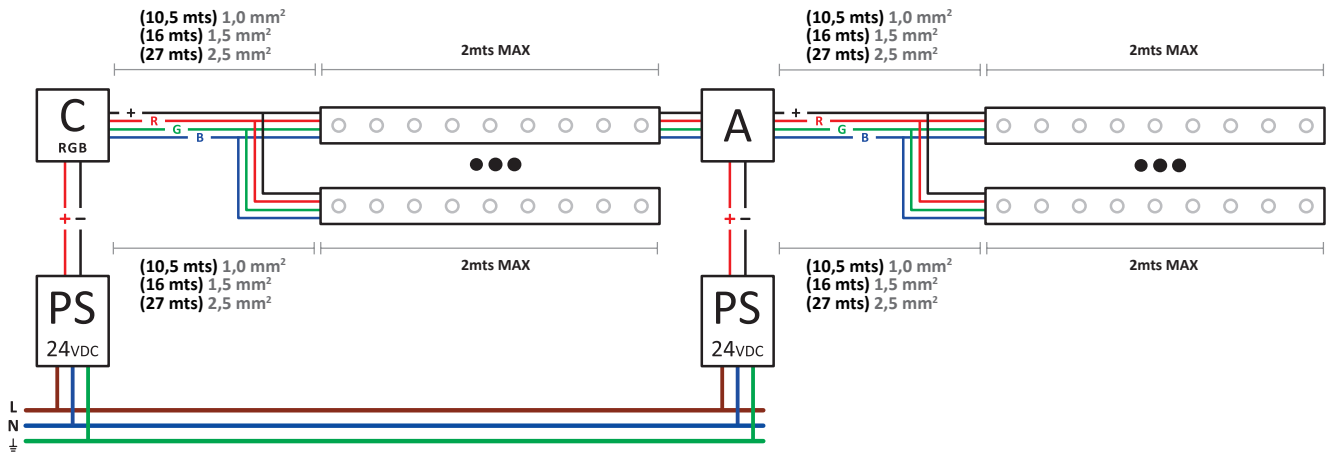

Luminaire		Measur.		Lamp		
Code	05-1544	Code	05-1544	Code	Wall Washer 30W	
Name	Wall Washer 30W	Name	Wall Washer 30W	Number	1	
Line	Eulumdat	Date	29-09-2013	Position		
Efficiency	100.00%	Coordinate system	CG	Total Flux	636.80 lm	
Maximum value	3733.96 cd	Position	C=0.00 G=0.00	Asymmetrical		
Rectangular Luminaire	Length	500 mm	Width	59 mm	Height	40 mm
Rectangular Luminous Area	Length	500 mm	Width	59 mm	Height	40 mm
Horizontal Luminous Area	0.029500 m2	Emitting area on Plane 180°		0.020000 m2		
Emitting area on Plane 0°	0.020000 m2	Emitting area on Plane 270°		0.002360 m2		
Emitting area on Plane 90°	0.002360 m2	Glare area at 76°		0.026543 m2		
Symmetry Type	Asymmetrical	Maximum Gamma Angle		90		
Measurement Distance	0.00	Measurement Flux		636.80 lm		
Operator		Source voltage				
Temperature	25.00 °C	Source current				
Humidity	60.00 %	Photocell				
Notes						

C
1-10V

71-0727-00-00 - 312 W

C
RGB

71-4662-00-00 - 432 W
 71-4663-00-00 - 432 W (IP65)
 71-4666-00-00 - REMOTE (OPTIONAL)

WHITE

05-1549-54-H6 / 05-1552-54-H6 (1,0 mt - 48W)

05-1546-54-H6 / 05-1547-54-H6 (0,5 mt - 24W)

ON / OFF

DIMMING WITH REMOTE CONTROL

1-10V

DALI

RGB

05-1548-54-H6 (1,0 mt - 60W)

05-1544-54-H6 (0,5 mt - 30W)

RGB CONTROL WITH / WITHOUT REMOTE CONTROL