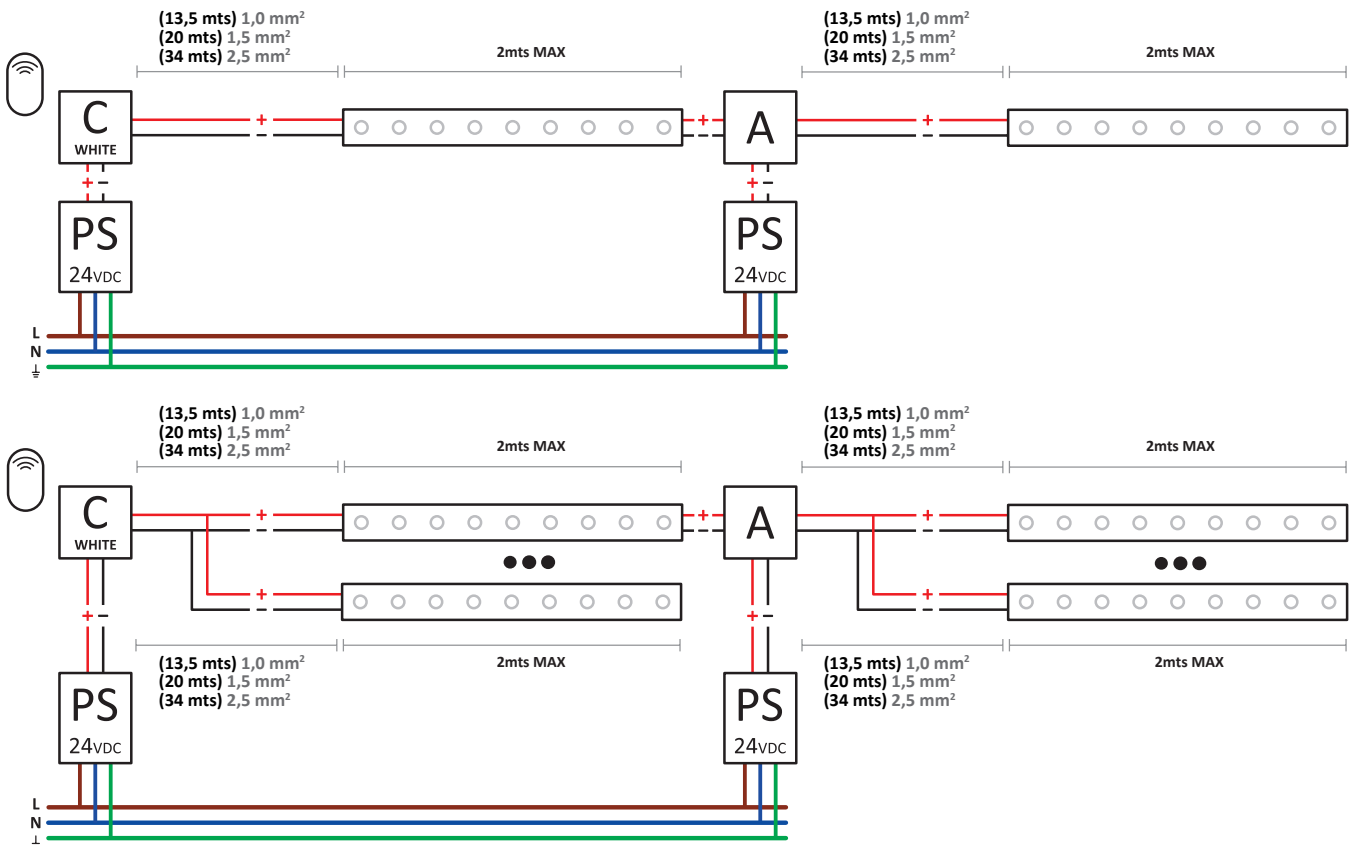

DIMMING WITH REMOTE CONTROL