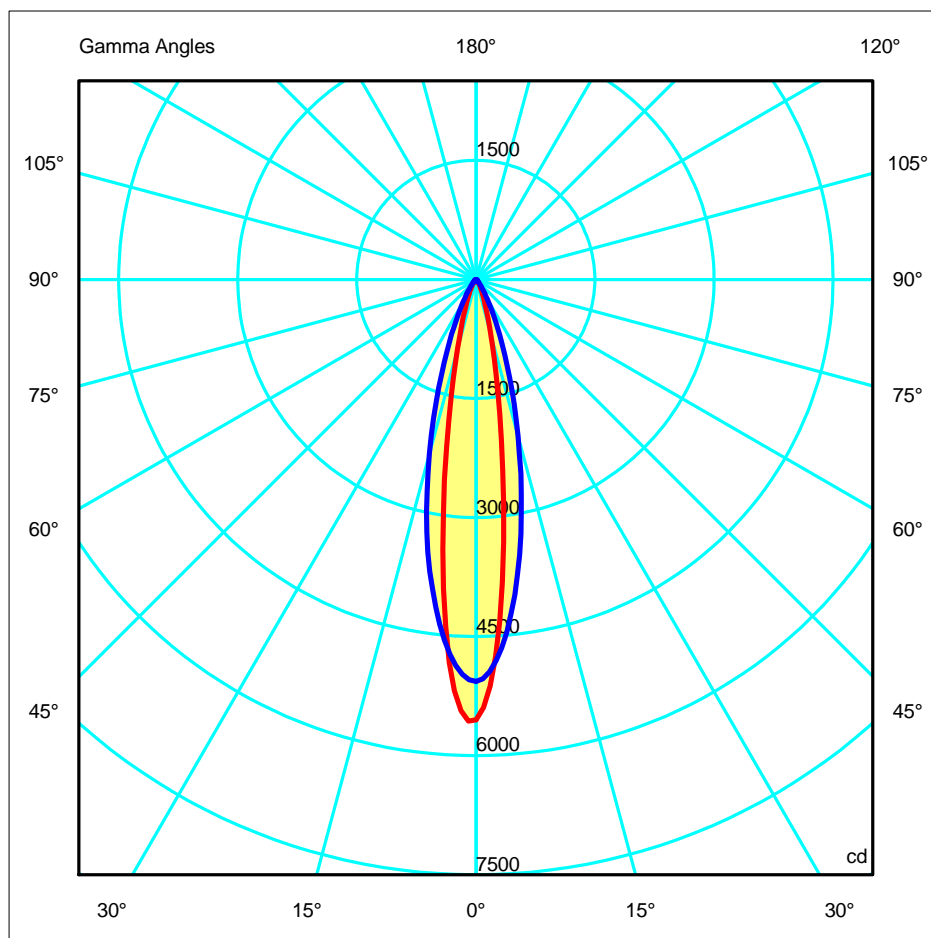

Luminaire		Measur.		Lamp		
Code	05-1547	Code	05-1547	Code	Wall Washer 24W	
Name	Wall Washer 24W	Name	Wall Washer 24W	Number	1	
Line	TRON	Date	16-09-2013	Position		
Efficiency	100.00%	Coordinate system	CG	Total Flux	1045.40 lm	
Maximum value	5570.98 cd	Position	C=15.00 G=0.00	Asymmetrical		
Rectangular Luminaire	Length	500 mm	Width	59 mm	Height	40 mm
Rectangular Luminous Area	Length	500 mm	Width	59 mm	Height	40 mm
Horizontal Luminous Area	0.029500 m2	Emitting area on Plane 180°		0.020000 m2		
Emitting area on Plane 0°	0.020000 m2	Emitting area on Plane 270°		0.002360 m2		
Emitting area on Plane 90°	0.002360 m2	Glare area at 76°		0.026543 m2		
Symmetry Type	Asymmetrical	Maximum Gamma Angle		90		
Measurement Distance	0.00	Measurement Flux		1045.40 lm		
Operator		Source voltage				
Temperature	25.00 °C	Source current				
Humidity	60.00 %	Photocell				
Notes						

Luminaire Lamps						
Line	Code	Name	Flux [lm]	Pow. [W]	Q.ty	
IESNA-2002	Wall Washer 24W	SMD /LED - 24.30 W	1045.40	24.30	1	
C.I.E.	95 98 100 100 100	D DIN 5040		A60		
F UTE	1.00 A	B NBN		BZ 1		

500mm x 59mm

ULOR 0.00 %
DLOR 100.00 %
RN 0.00 %