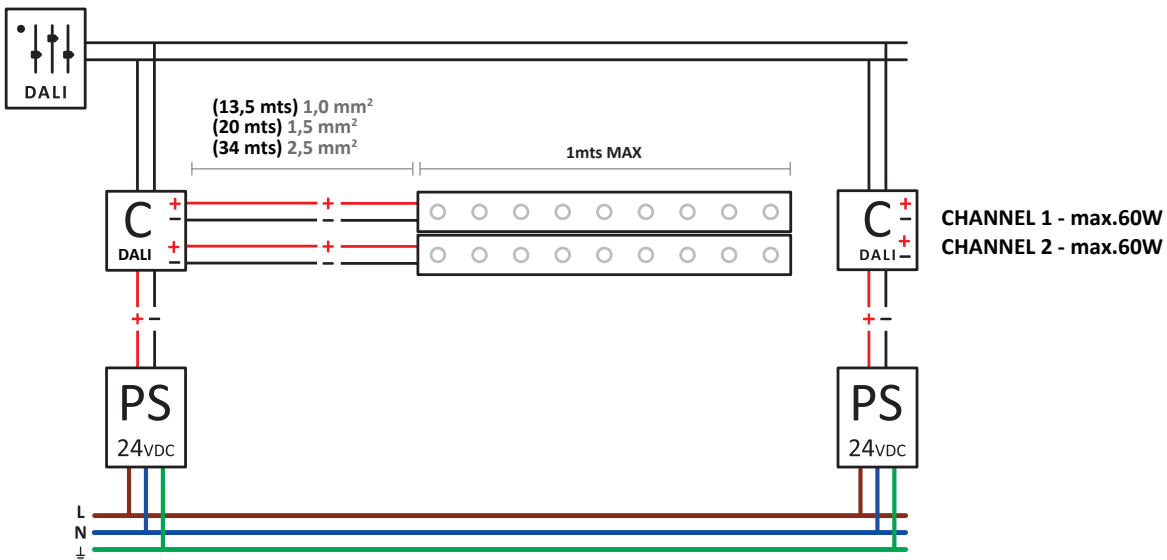

Luminaire		Measur.		Lamp		
Code	05-1547	Code	05-1547	Code	Wall Washer 24W	
Name	Wall Washer 24W	Name	Wall Washer 24W	Number	1	
Line	TRON	Date	16-09-2013	Position		
Efficiency	100.00%	Coordinate system	CG	Total Flux	1045.40 lm	
Maximum value	5570.98 cd	Position	C=15.00 G=0.00	Asymmetrical		
Rectangular Luminaire	Length	500 mm	Width	59 mm	Height	40 mm
Rectangular Luminous Area	Length	500 mm	Width	59 mm	Height	40 mm
Horizontal Luminous Area	0.029500 m2	Emitting area on Plane 180°		0.020000 m2		
Emitting area on Plane 0°	0.020000 m2	Emitting area on Plane 270°		0.002360 m2		
Emitting area on Plane 90°	0.002360 m2	Glare area at 76°		0.026543 m2		
Symmetry Type	Asymmetrical	Maximum Gamma Angle		90		
Measurement Distance	0.00	Measurement Flux		1045.40 lm		
Operator		Source voltage				
Temperature	25.00 °C	Source current				
Humidity	60.00 %	Photocell				
Notes						

ON / OFF

DIMMING WITH REMOTE CONTROL

1-10V

DALI

RGB

05-1548-54-H6 (1,0 mt - 60W)

05-1544-54-H6 (0,5 mt - 30W)

RGB CONTROL WITH / WITHOUT REMOTE CONTROL