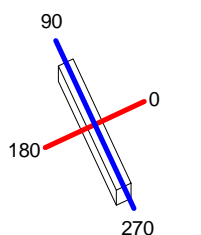

Luminaire		Measur.		Lamp		
Code	05-1547	Code	05-1547	Code	Wall Washer 24W	
Name	Wall Washer 24W	Name	Wall Washer 24W	Number	1	
Line	TRON	Date	16-09-2013	Position		
Efficiency	100.00%	Coordinate system	CG	Total Flux	1045.40 lm	
Maximum value	5570.98 cd	Position	C=15.00 G=0.00	Asymmetrical		
Rectangular Luminaire	Length	500 mm	Width	59 mm	Height	40 mm
Rectangular Luminous Area	Length	500 mm	Width	59 mm	Height	40 mm
Horizontal Luminous Area	0.029500 m2	Emitting area on Plane 180°		0.020000 m2		
Emitting area on Plane 0°	0.020000 m2	Emitting area on Plane 270°		0.002360 m2		
Emitting area on Plane 90°	0.002360 m2	Glare area at 76°		0.026543 m2		
Symmetry Type	Asymmetrical	Maximum Gamma Angle		90		
Measurement Distance	0.00	Measurement Flux		1045.40 lm		
Operator		Source voltage				
Temperature	25.00 °C	Source current				
Humidity	60.00 %	Photocell				
Notes						

Luminaire Lamps						
Line	Code	Name	Flux [lm]	Pow. [W]	Q.ty	
IESNA-2002	Wall Washer 24W	SMD /LED - 24.30 W	1045.40	24.30	1	
C.I.E.	95 98 100 100 100	D DIN 5040		A60		
F UTE	1.00 A	B NBN		BZ 1		

500mm x 59mm