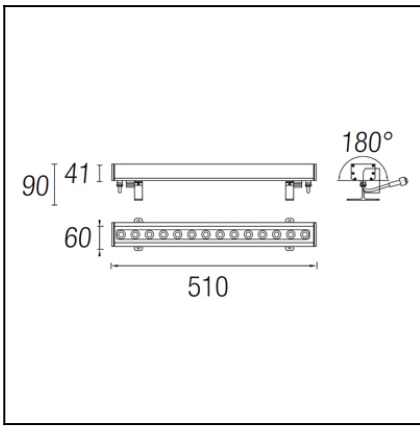

The photograph may not match the reference exactly. Please read the product description to identify the finish.

TECHNICAL CHARACTERISTICS

Type:	Spotlight
Adjustable:	Adjustable $\pm 90^\circ$ on the vertical axis
IP Protection degrees:	IP65
IK Protection degrees:	IK05
Light source 1:	14 x LED Cree 24W Warm White - 3000K 1750 lm ^(N) CRI 80
Angle of the optics / Reflector:	15x50°
Voltage / Frequency:	24 VDC
Warranty (Years):	2
Option to extend the guarantee (Years):	5
Units per box:	9
Net Weight (Kg):	1.2
EAN:	8435381402228

Luminaire		Measur.		Lamp		
Code	05-1547	Code	05-1547	Code	Wall Washer 24W	
Name	Wall Washer 24W	Name	Wall Washer 24W	Number	1	
Line	TRON	Date	16-09-2013	Position		
Efficiency	100.00%	Coordinate system	CG	Total Flux	1045.40 lm	
Maximum value	5570.98 cd	Position	C=15.00 G=0.00	Asymmetrical		
Rectangular Luminaire	Length	500 mm	Width	59 mm	Height	40 mm
Rectangular Luminous Area	Length	500 mm	Width	59 mm	Height	40 mm
Horizontal Luminous Area	0.029500 m2	Emitting area on Plane 180°		0.020000 m2		
Emitting area on Plane 0°	0.020000 m2	Emitting area on Plane 270°		0.002360 m2		
Emitting area on Plane 90°	0.002360 m2	Glare area at 76°		0.026543 m2		
Symmetry Type	Asymmetrical	Maximum Gamma Angle		90		
Measurement Distance	0.00	Measurement Flux		1045.40 lm		
Operator		Source voltage				
Temperature	25.00 °C	Source current				
Humidity	60.00 %	Photocell				
Notes						