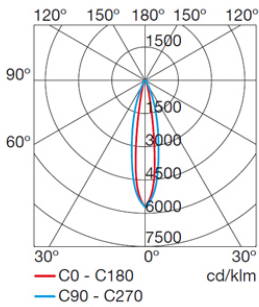

TECHNICAL CHARACTERISTICS

Type:	Spotlight
Adjustable:	Adjustable $\pm 90^\circ$ on the vertical axis
IP Protection degrees:	IP65
IK Protection degrees:	IK05
Light source 1:	14 x LED Cree 24W Warm White - 3000K 1750 lm^(N) CRI 80
Angle of the optics / Reflector:	15x50°
Voltage / Frequency:	24 VDC
Warranty (Years):	2
Option to extend the guarantee (Years):	5
Units per box:	9
Net Weight (Kg):	1.2
EAN:	8435381402228

LED 24W