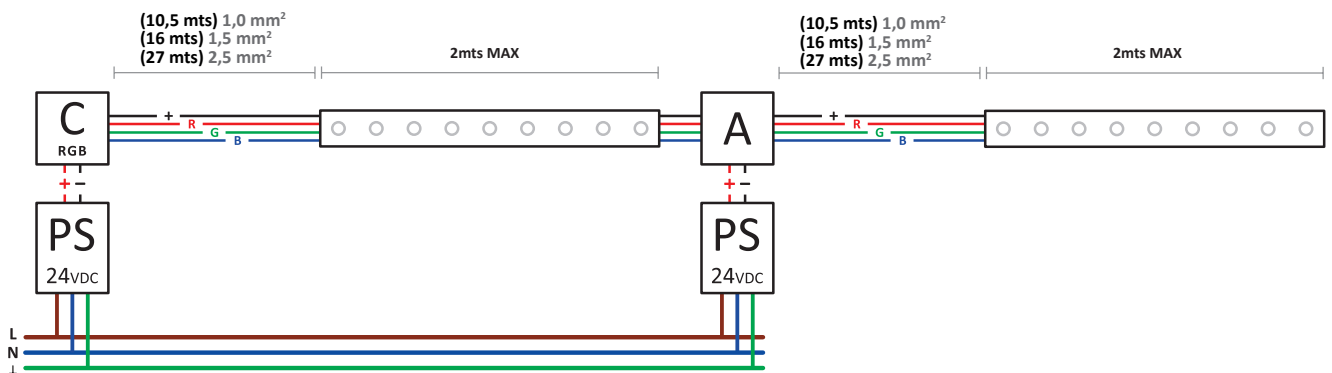

Luminaire		Measur.		Lamp		
Code	05-1547	Code	05-1547	Code	Wall Washer 24W	
Name	Wall Washer 24W	Name	Wall Washer 24W	Number	1	
Line	TRON	Date	16-09-2013	Position		
Efficiency	100.00%	Coordinate system	CG	Total Flux	1045.40 lm	
Maximum value	5570.98 cd	Position	C=15.00 G=0.00	Asymmetrical		
Rectangular Luminaire	Length	500 mm	Width	59 mm	Height	40 mm
Rectangular Luminous Area	Length	500 mm	Width	59 mm	Height	40 mm
Horizontal Luminous Area	0.029500 m2	Emitting area on Plane 180°		0.020000 m2		
Emitting area on Plane 0°	0.020000 m2	Emitting area on Plane 270°		0.002360 m2		
Emitting area on Plane 90°	0.002360 m2	Glare area at 76°		0.026543 m2		
Symmetry Type	Asymmetrical	Maximum Gamma Angle		90		
Measurement Distance	0.00	Measurement Flux		1045.40 lm		
Operator		Source voltage				
Temperature	25.00 °C	Source current				
Humidity	60.00 %	Photocell				
Notes						

C
1-10V

71-0727-00-00 - 312 W

C
RGB

71-4662-00-00 - 432 W
 71-4663-00-00 - 432 W (IP65)
 71-4666-00-00 - REMOTE (OPTIONAL)

WHITE

05-1549-54-H6 / 05-1552-54-H6 (1,0 mt - 48W)

05-1546-54-H6 / 05-1547-54-H6 (0,5 mt - 24W)

ON / OFF

DIMMING WITH REMOTE CONTROL

1-10V

DALI

RGB

05-1548-54-H6 (1,0 mt - 60W)

05-1544-54-H6 (0,5 mt - 30W)

RGB CONTROL WITH / WITHOUT REMOTE CONTROL