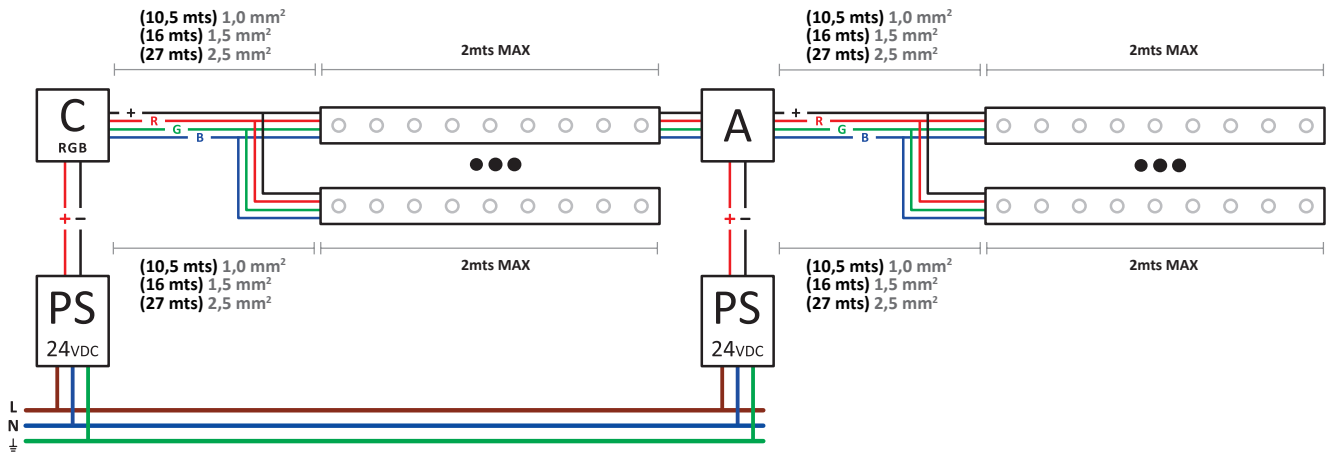

Luminaire		Measur.		Lamp		
Code	05-1547	Code	05-1547	Code	Wall Washer 24W	
Name	Wall Washer 24W	Name	Wall Washer 24W	Number	1	
Line	TRON	Date	16-09-2013	Position		
Efficiency	100.00%	Coordinate system	CG	Total Flux	1045.40 lm	
Maximum value	5570.98 cd	Position	C=15.00 G=0.00	Asymmetrical		
Rectangular Luminaire	Length	500 mm	Width	59 mm	Height	40 mm
Rectangular Luminous Area	Length	500 mm	Width	59 mm	Height	40 mm
Horizontal Luminous Area	0.029500 m2	Emitting area on Plane 180°		0.020000 m2		
Emitting area on Plane 0°	0.020000 m2	Emitting area on Plane 270°		0.002360 m2		
Emitting area on Plane 90°	0.002360 m2	Glare area at 76°		0.026543 m2		
Symmetry Type	Asymmetrical	Maximum Gamma Angle		90		
Measurement Distance	0.00	Measurement Flux		1045.40 lm		
Operator		Source voltage				
Temperature	25.00 °C	Source current				
Humidity	60.00 %	Photocell				
Notes						

C
1-10V

71-0727-00-00 - 312 W

C
RGB

71-4662-00-00 - 432 W
 71-4663-00-00 - 432 W (IP65)
 71-4666-00-00 - REMOTE (OPTIONAL)

WHITE

05-1549-54-H6 / 05-1552-54-H6 (1,0 mt - 48W)

05-1546-54-H6 / 05-1547-54-H6 (0,5 mt - 24W)

ON / OFF

DIMMING WITH REMOTE CONTROL

1-10V

DALI

RGB

05-1548-54-H6 (1,0 mt - 60W)

05-1544-54-H6 (0,5 mt - 30W)

RGB CONTROL WITH / WITHOUT REMOTE CONTROL