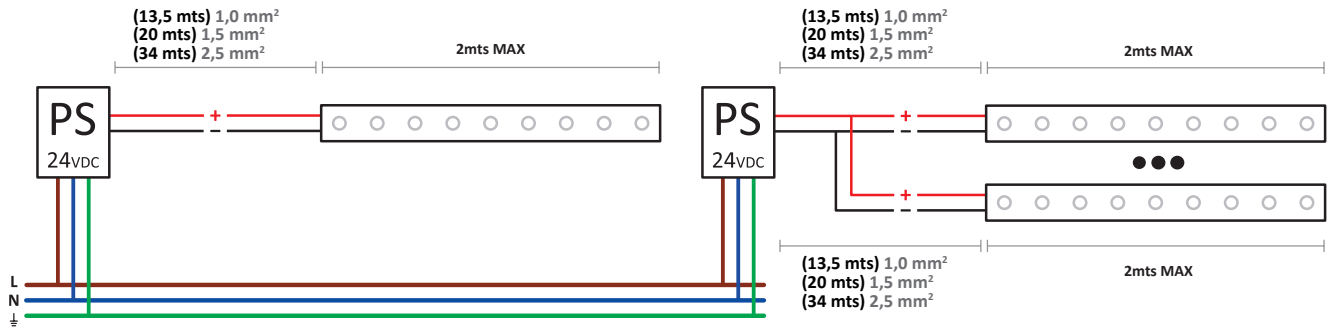

PS
24VDC

71-0038-00-00 - 26,4 W
71-0039-00-00 - 52,8 W
71-0063-00-00 - 76,8 W
71-0064-00-00 - 156 W
71-0065-00-00 - 240 W
71-0066-00-00 - 312 W
71-4727-00-00 - 150 W (IP67)

C
DALI

71-3473-00-00 - 120 W

C
WHITE

71-0017-00-00 - 288 W

C
DMX

71-3493-00-00
- 4x48W (R,G,B,W)
- 3x48W (R,G,B)

C
RGB

71-0019-00-00 - 432 W

A

71-3433-00-00 - 288 W
71-1553-00-00 - 288 W

C
1-10V

71-0727-00-00 - 312 W

C
RGB

71-4662-00-00 - 432 W
71-4663-00-00 - 432 W (IP65)
71-4666-00-00 - REMOTE (OPTIONAL)

WHITE

05-1549-54-H6 / 05-1552-54-H6 (1,0 mt - 48W)

05-1546-54-H6 / 05-1547-54-H6 (0,5 mt - 24W)

ON / OFF