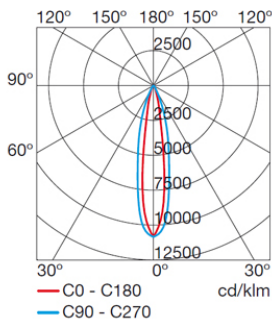

The photograph may not match the reference exactly. Please read the product description to identify the finish.

TECHNICAL CHARACTERISTICS

Type:	Spotlight
Adjustable:	Adjustable $\pm 90^\circ$ on the vertical axis
IP Protection degrees:	IP65
IK Protection degrees:	IK05
Light source 1:	28 x LED Cree 48W Neutral white - 4000K 4000 lm^(N) CRI 80
Angle of the optics / Reflector:	15x50°
Voltage / Frequency:	24 VDC
Warranty (Years):	2
Option to extend the guarantee (Years):	5
Units per box:	9
Net Weight (Kg):	2.185
EAN:	8435381402235

LED 48W

MATERIALS / FINISHES

Structure material:	Aluminium	Diffuser material:	UVA glass
Structure finish:	Anodized	Diffuser finish:	Transparent

Download photometric file .ldt /.ies

Click on image to download energy label

GEAR

Necessary equipment not included. For more information check website / catalogs / sales organization.

Lm^(N): Nominal flow of light in actual working conditions. Its actual flow will depend on the environmental conditions and the efficiency of the optics and/or diffuser.