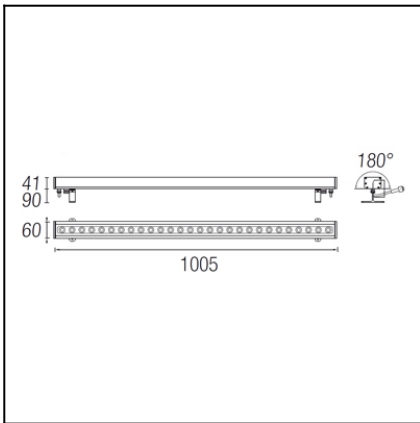

The photograph may not match the reference exactly. Please read the product description to identify the finish.

**TECHNICAL CHARACTERISTICS**

Type:	Spotlight
Adjustable:	Adjustable $\pm 90^\circ$ on the vertical axis
IP Protection degrees:	IP65
IK Protection degrees:	IK05
Light source 1:	28 x LED Cree 48W Neutral white - 4000K 4000 lm <sup>(N)</sup> CRI 80
Angle of the optics / Reflector:	15x50°
Voltage / Frequency:	24 VDC
Warranty (Years):	2
Option to extend the guarantee (Years):	5
Units per box:	9
Net Weight (Kg):	2.185
EAN:	8435381402235

<b>Luminaire</b>		<b>Measur.</b>		<b>Lamp</b>		
Code	05-1549	Code	05-1549	Code	05-1549	
Name	Aplique TRON leds 48W	Name	Aplique TRON leds 48W	Number	1	
Line	Eulumdat	Date	16-05-2013	Position		
Efficiency	100.00%	Coordinate system	CG	Total Flux	2715.00 lm	
Maximum value	14893.06 cd	Position	C=0.00 G=0.00	Double Symmetrical		
Rectangular Luminaire	Length	1005 mm	Width	72 mm	Height	41 mm
Rectangular Luminous Area	Length	955 mm	Width	20 mm	Height	0 mm
Horizontal Luminous Area	0.019100 m2	Emitting area on Plane 180°		0.000000 m2		
Emitting area on Plane 0°	0.000000 m2	Emitting area on Plane 270°		0.000000 m2		
Emitting area on Plane 90°	0.000000 m2	Glare area at 76°		0.004621 m2		
Symmetry Type	Double Symmetrical	Maximum Gamma Angle		180		
Measurement Distance	0.00	Measurement Flux		1980.70 lm		
Operator	Asselum T2	Source voltage				
Temperature	25.00 °C	Source current				
Humidity	60.00 %	Photocell				
Notes						

Luminaire Lamps						
Line	Code	Name	Flux [lm]	Pow. [W]	Q.ty	
Eulumdat	05-1549	05-1549 - 48.00 W	2715.00	48.00	1	
C.I.E.	94 98 100 100 100	D DIN 5040		A60		
F UTE	1.00 A	B NBN		BZ 1		

1005mm x 72mm

ULOR 0.00 %  
DLOR 100.00 %  
RN 0.00 %

## WHITE

05-1549-54-H6 / 05-1552-54-H6 (1,0 mt - 48W)

05-1546-54-H6 / 05-1547-54-H6 (0,5 mt - 24W)