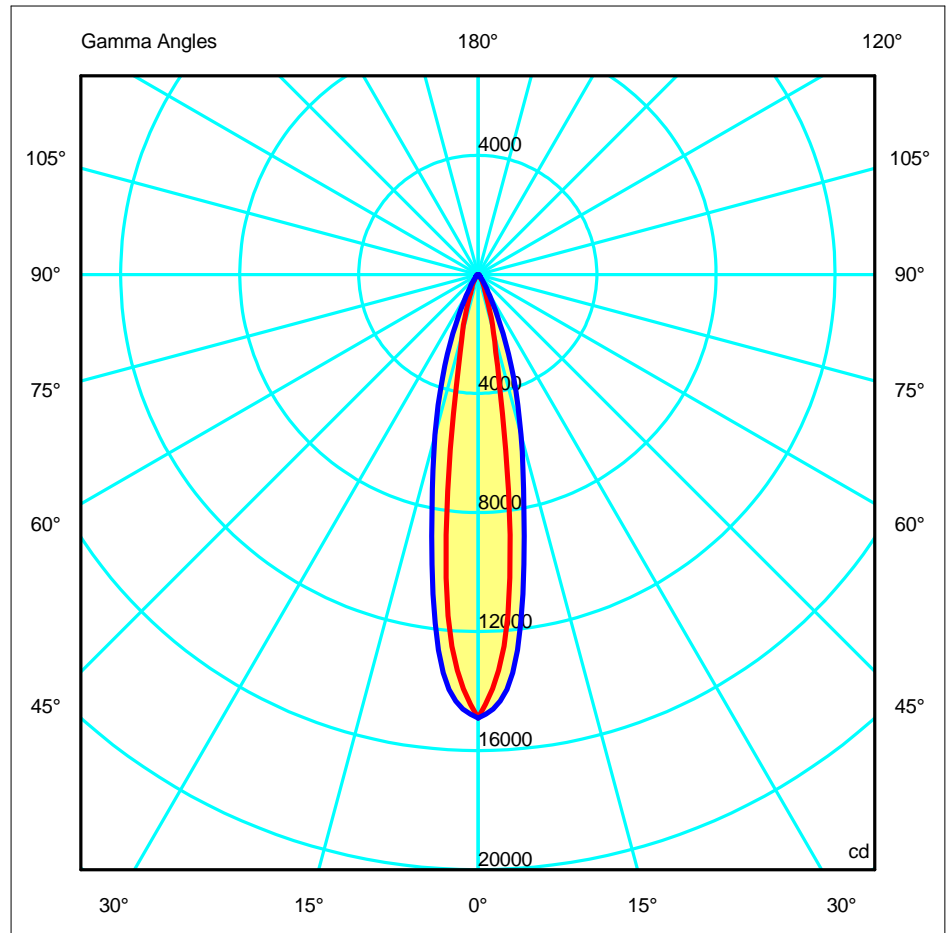

Luminaire		Measur.		Lamp		
Code	05-1549	Code	05-1549	Code	05-1549	
Name	Aplique TRON leds 48W	Name	Aplique TRON leds 48W	Number	1	
Line	Eulumdat	Date	16-05-2013	Position		
Efficiency	100.00%	Coordinate system	CG	Total Flux	2715.00 lm	
Maximum value	14893.06 cd	Position	C=0.00 G=0.00	Double Symmetrical		
Rectangular Luminaire	Length	1005 mm	Width	72 mm	Height	41 mm
Rectangular Luminous Area	Length	955 mm	Width	20 mm	Height	0 mm
Horizontal Luminous Area	0.019100 m2	Emitting area on Plane 180°		0.000000 m2		
Emitting area on Plane 0°	0.000000 m2	Emitting area on Plane 270°		0.000000 m2		
Emitting area on Plane 90°	0.000000 m2	Glare area at 76°		0.004621 m2		
Symmetry Type	Double Symmetrical	Maximum Gamma Angle		180		
Measurement Distance	0.00	Measurement Flux		1980.70 lm		
Operator	Asselum T2	Source voltage				
Temperature	25.00 °C	Source current				
Humidity	60.00 %	Photocell				
Notes						

Luminaire Lamps						
Line	Code	Name	Flux [lm]	Pow. [W]	Q.ty	
Eulumdat	05-1549	05-1549 - 48.00 W	2715.00	48.00	1	
C.I.E.	94 98 100 100 100	D DIN 5040		A60		
F UTE	1.00 A	B NBN		BZ 1		

1005mm x 72mm

ULOR 0.00 %
DLOR 100.00 %
RN 0.00 %