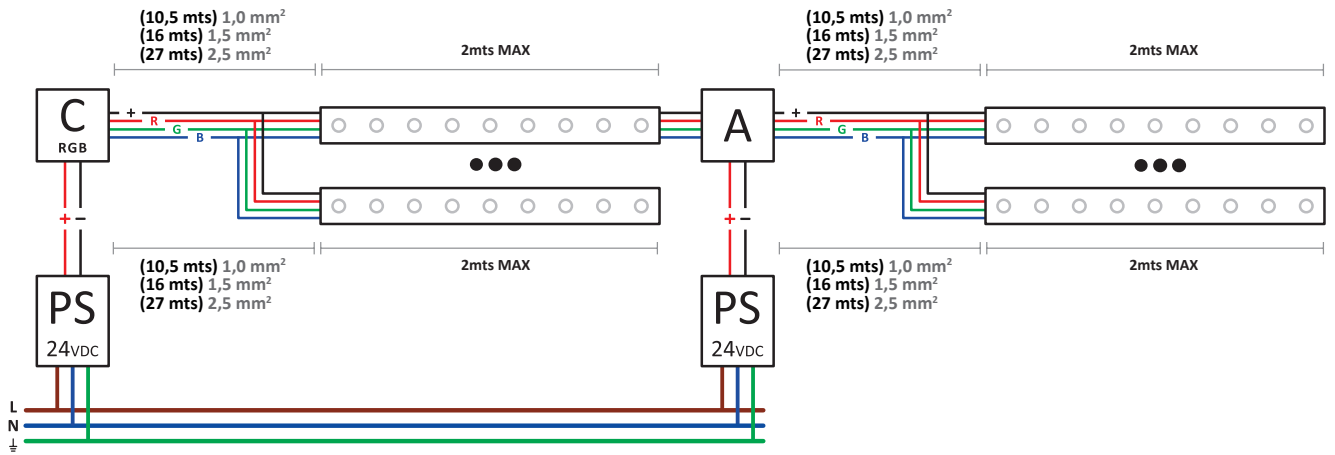

<b>Luminaire</b>		<b>Measur.</b>		<b>Lamp</b>		
Code	05-1549	Code	05-1549	Code	05-1549	
Name	Aplique TRON leds 48W	Name	Aplique TRON leds 48W	Number	1	
Line	Eulumdat	Date	16-05-2013	Position		
Efficiency	100.00%	Coordinate system	CG	Total Flux	2715.00 lm	
Maximum value	14893.06 cd	Position	C=0.00 G=0.00	Double Symmetrical		
Rectangular Luminaire	Length	1005 mm	Width	72 mm	Height	41 mm
Rectangular Luminous Area	Length	955 mm	Width	20 mm	Height	0 mm
Horizontal Luminous Area	0.019100 m2	Emitting area on Plane 180°		0.000000 m2		
Emitting area on Plane 0°	0.000000 m2	Emitting area on Plane 270°		0.000000 m2		
Emitting area on Plane 90°	0.000000 m2	Glare area at 76°		0.004621 m2		
Symmetry Type	Double Symmetrical	Maximum Gamma Angle		180		
Measurement Distance	0.00	Measurement Flux		1980.70 lm		
Operator	Asselum T2	Source voltage				
Temperature	25.00 °C	Source current				
Humidity	60.00 %	Photocell				
Notes						

## DIMMING WITH REMOTE CONTROL

**1-10V**

**DALI**

**RGB**

05-1548-54-H6 (1,0 mt - 60W)

05-1544-54-H6 (0,5 mt - 30W)

**RGB CONTROL WITH / WITHOUT REMOTE CONTROL**

DMX