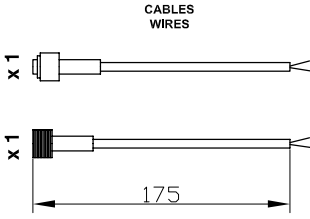

The photograph may not match the reference exactly. Please read the product description to identify the finish.

**TECHNICAL CHARACTERISTICS**

Type:	Spotlight
Adjustable:	Adjustable $\pm 90^\circ$ on the vertical axis
IP Protection degrees:	IP65
IK Protection degrees:	IK05
Light source 1:	28 x LED Cree 48W Neutral white - 4000K 4000 lm <sup>(N)</sup> CRI 80
Angle of the optics / Reflector:	15x50°
Voltage / Frequency:	24 VDC
Warranty (Years):	2
Option to extend the guarantee (Years):	5
Units per box:	9
Net Weight (Kg):	2.185
EAN:	8435381402235

<b>Luminaire</b>		<b>Measur.</b>		<b>Lamp</b>		
Code	05-1549	Code	05-1549	Code	05-1549	
Name	Aplique TRON leds 48W	Name	Aplique TRON leds 48W	Number	1	
Line	Eulumdat	Date	16-05-2013	Position		
Efficiency	100.00%	Coordinate system	CG	Total Flux	2715.00 lm	
Maximum value	14893.06 cd	Position	C=0.00 G=0.00	Double Symmetrical		
Rectangular Luminaire	Length	1005 mm	Width	72 mm	Height	41 mm
Rectangular Luminous Area	Length	955 mm	Width	20 mm	Height	0 mm
Horizontal Luminous Area	0.019100 m2	Emitting area on Plane 180°		0.000000 m2		
Emitting area on Plane 0°	0.000000 m2	Emitting area on Plane 270°		0.000000 m2		
Emitting area on Plane 90°	0.000000 m2	Glare area at 76°		0.004621 m2		
Symmetry Type	Double Symmetrical	Maximum Gamma Angle		180		
Measurement Distance	0.00	Measurement Flux		1980.70 lm		
Operator	Asselum T2	Source voltage				
Temperature	25.00 °C	Source current				
Humidity	60.00 %	Photocell				
Notes						

Luminaire Lamps						
Line	Code	Name	Flux [lm]	Pow. [W]	Q.ty	
Eulumdat	05-1549	05-1549 - 48.00 W	2715.00	48.00	1	
C.I.E.	94 98 100 100 100	D DIN 5040		A60		
F UTE	1.00 A	B NBN		BZ 1		

1005mm x 72mm

ULOR 0.00 %  
DLOR 100.00 %  
RN 0.00 %