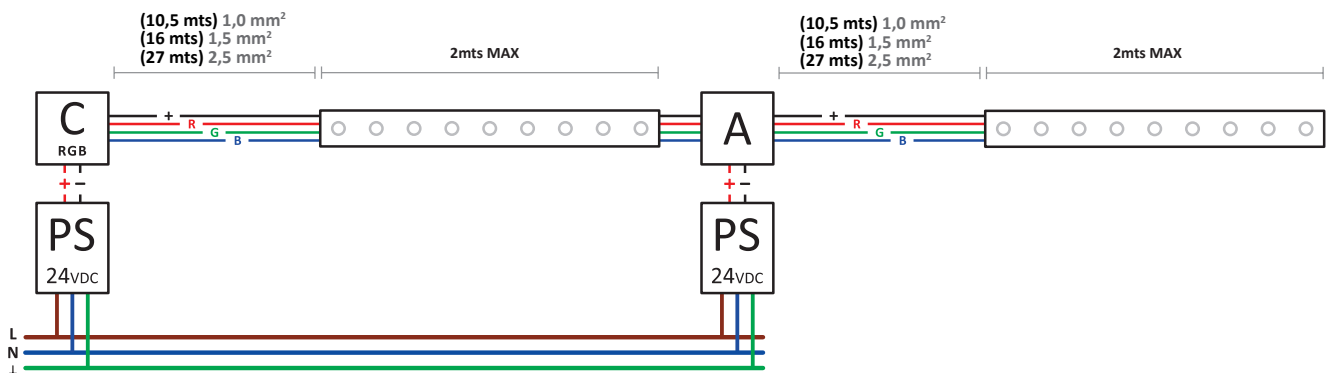

<b>Luminaire</b>		<b>Measur.</b>		<b>Lamp</b>		
Code	05-1549	Code	05-1549	Code	05-1549	
Name	Aplique TRON leds 48W	Name	Aplique TRON leds 48W	Number	1	
Line	Eulumdat	Date	16-05-2013	Position		
Efficiency	100.00%	Coordinate system	CG	Total Flux	2715.00 lm	
Maximum value	14893.06 cd	Position	C=0.00 G=0.00	Double Symmetrical		
Rectangular Luminaire	Length	1005 mm	Width	72 mm	Height	41 mm
Rectangular Luminous Area	Length	955 mm	Width	20 mm	Height	0 mm
Horizontal Luminous Area	0.019100 m2	Emitting area on Plane 180°		0.000000 m2		
Emitting area on Plane 0°	0.000000 m2	Emitting area on Plane 270°		0.000000 m2		
Emitting area on Plane 90°	0.000000 m2	Glare area at 76°		0.004621 m2		
Symmetry Type	Double Symmetrical	Maximum Gamma Angle		180		
Measurement Distance	0.00	Measurement Flux		1980.70 lm		
Operator	Asselum T2	Source voltage				
Temperature	25.00 °C	Source current				
Humidity	60.00 %	Photocell				
Notes						

## WHITE

05-1549-54-H6 / 05-1552-54-H6 (1,0 mt - 48W)

05-1546-54-H6 / 05-1547-54-H6 (0,5 mt - 24W)

## DIMMING WITH REMOTE CONTROL

**1-10V**

**DALI**

**RGB**

05-1548-54-H6 (1,0 mt - 60W)

05-1544-54-H6 (0,5 mt - 30W)

**RGB CONTROL WITH / WITHOUT REMOTE CONTROL**

DMX