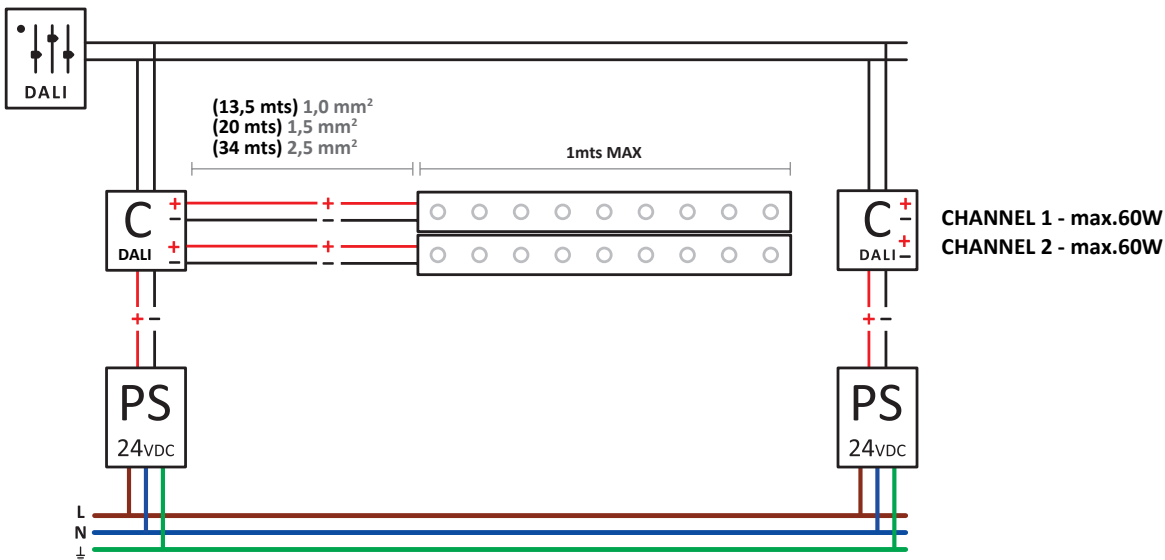

1-10V

DALI

RGB

05-1548-54-H6 (1,0 mt - 60W)

05-1544-54-H6 (0,5 mt - 30W)

RGB CONTROL WITH / WITHOUT REMOTE CONTROL