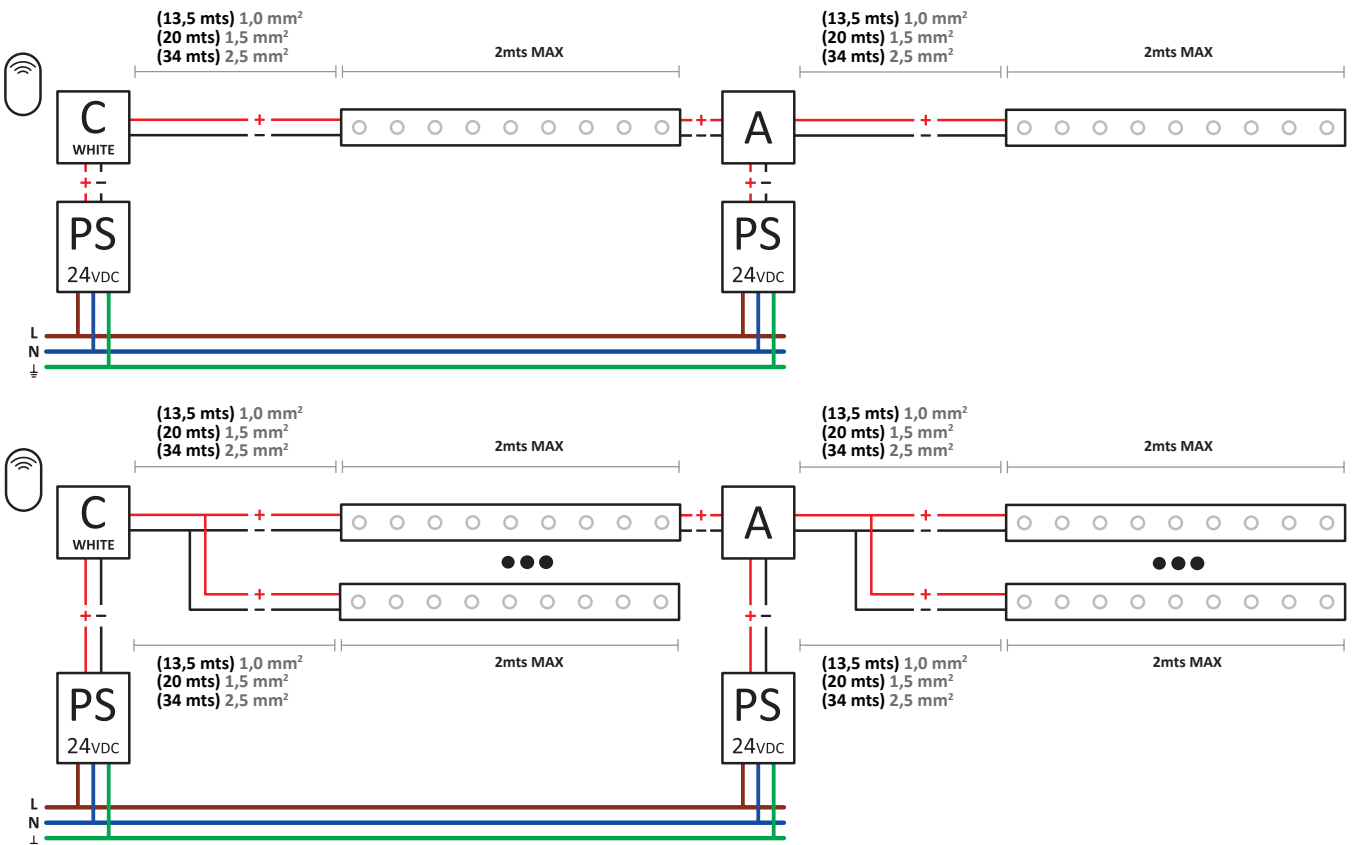

DIMMING WITH REMOTE CONTROL