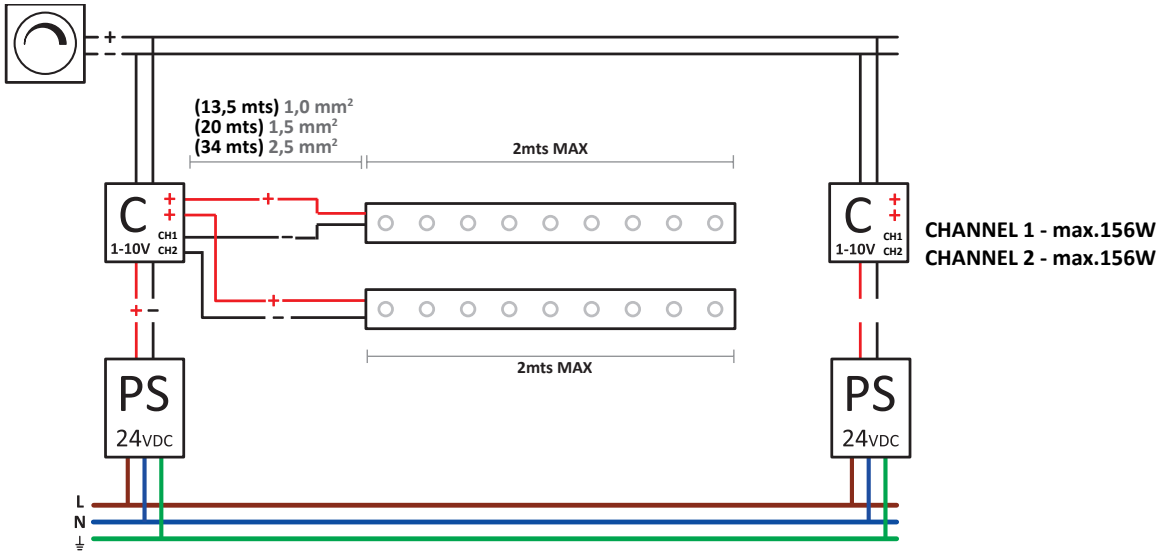

1-10V

DALI

RGB

05-1548-54-H6 (1,0 mt - 60W)

05-1544-54-H6 (0,5 mt - 30W)

RGB CONTROL WITH / WITHOUT REMOTE CONTROL