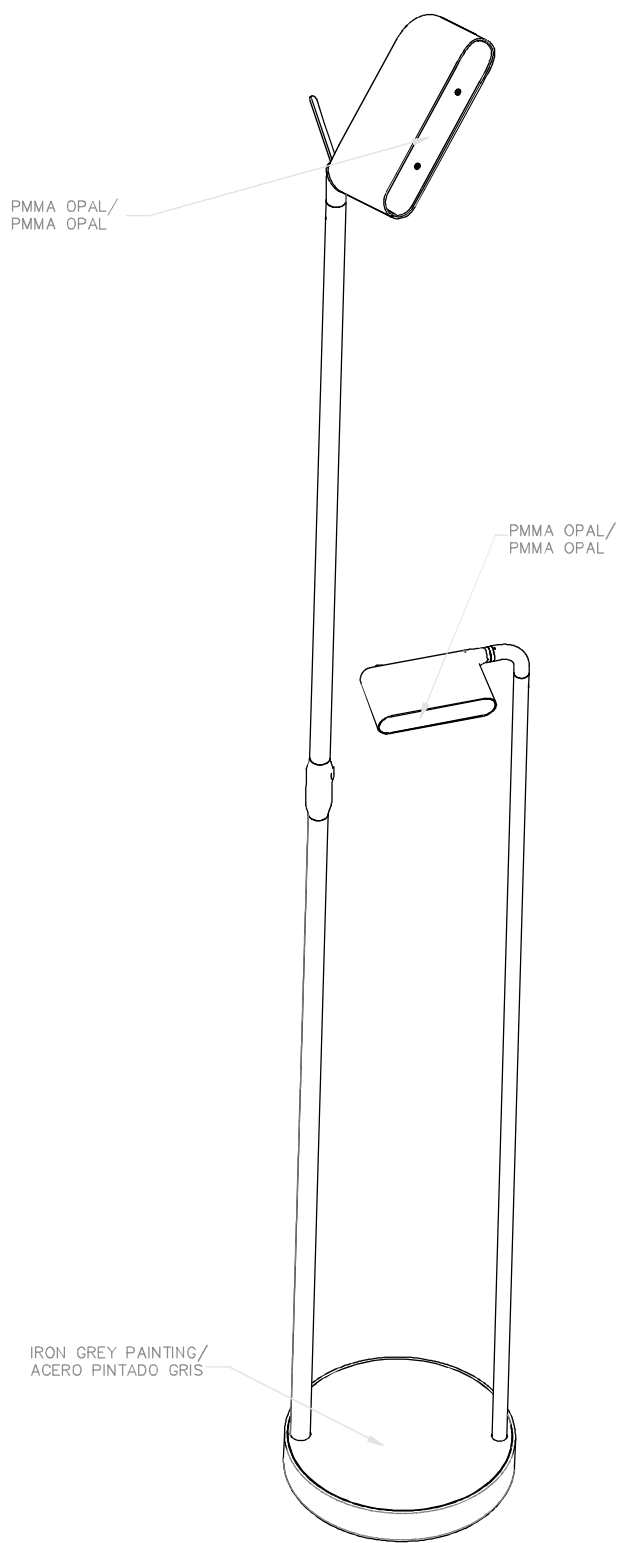

Design by Estudi ribaudí

The photograph may not match the reference exactly. Please read the product description to identify the finish.

TECHNICAL CHARACTERISTICS

Type:	Floor lamp
Adjustable:	Adjustable $\pm 90^\circ$ on the horizontal axis. Adjustable 350° on the vertical axis.
IP Protection degrees:	IP20
Light source 1:	1 x LED Cree 19.8W Warm White - 3000K 1458 lm ^(N) CRI 80
Light source 2:	1 x LED Cree 6.6W Warm White - 3000K 486 lm ^(N)
Voltage / Frequency:	100-240V/50-60Hz
Warranty (Years):	2
Option to extend the guarantee (Years):	5
Units per box:	1
EAN:	8435381414344
Stability:	6°

Download photometric file .ldt / .ies

Click on image to download energy label

MATERIALS / FINISHES

Structure material:	Aluminium	Diffuser material:	Methacrylate
Structure finish:	Nickel-painted finish	Diffuser finish:	Tinted

GEAR

Multi-voltage electronic gear included (110-240 V / 50-60 Hz)
Dimming protocol: Touch dimmer

Lm^(N): Nominal flow of light in actual working conditions. Its actual flow will depend on the environmental conditions and the efficiency of the optics and/or diffuser.