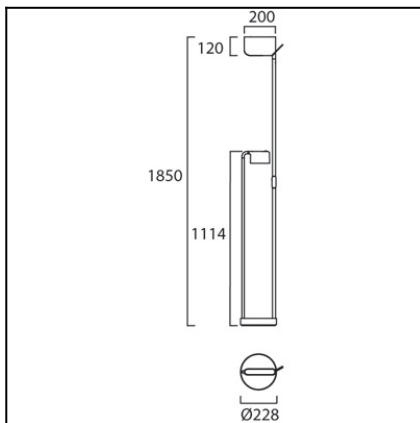

Design by Estudi ribaudí

The photograph may not match the reference exactly. Please read the product description to identify the finish.

TECHNICAL CHARACTERISTICS

Type:	Floor lamp
Adjustable:	Adjustable $\pm 90^\circ$ on the horizontal axis. Adjustable 350° on the vertical axis.
IP Protection degrees:	IP20
Light source 1:	1 x LED Cree 19.8W Warm White - 3000K 1458 lm ^(N) CRI 80
Light source 2:	1 x LED Cree 6.6W Warm White - 3000K 486 lm ^(N)
Voltage / Frequency:	100-240V/50-60Hz
Warranty (Years):	2
Option to extend the guarantee (Years):	5
Units per box:	1
EAN:	8435381414344
Stability:	6°