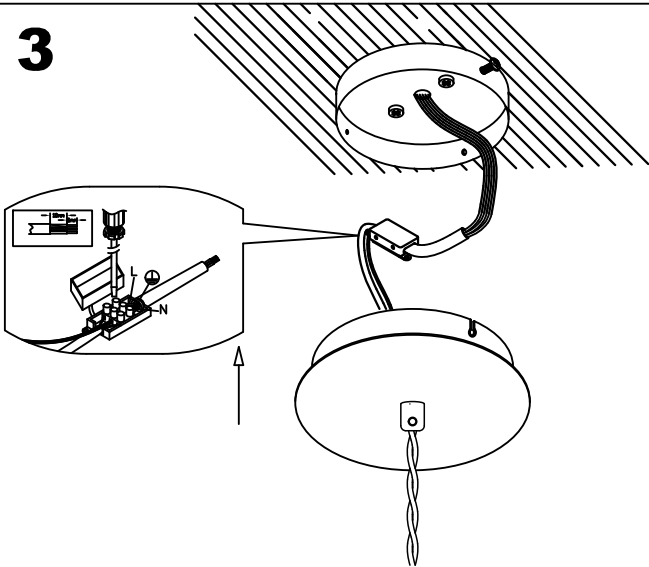

### TECHNICAL CHARACTERISTICS

Type:	Pendant
IP Protection degrees:	IP20
Light source 1:	3 x E27 MAX 60W Maximum lamp length: 170.00 mm Maximum lamp diameter: 140.00 mm
Total power consumption (W):	180
Voltage / Frequency:	220-240V/50-60Hz
Warranty (Years):	2
Units per box:	2
Net Weight (Kg):	2
EAN:	8435381411343

### MATERIALS / FINISHES

<b>Structure material:</b>	Steel Aluminium
<b>Structure finish:</b>	Off-white Blue

Download photometric file .ldt / .ies

Click on image to download energy label

1

2

3

4