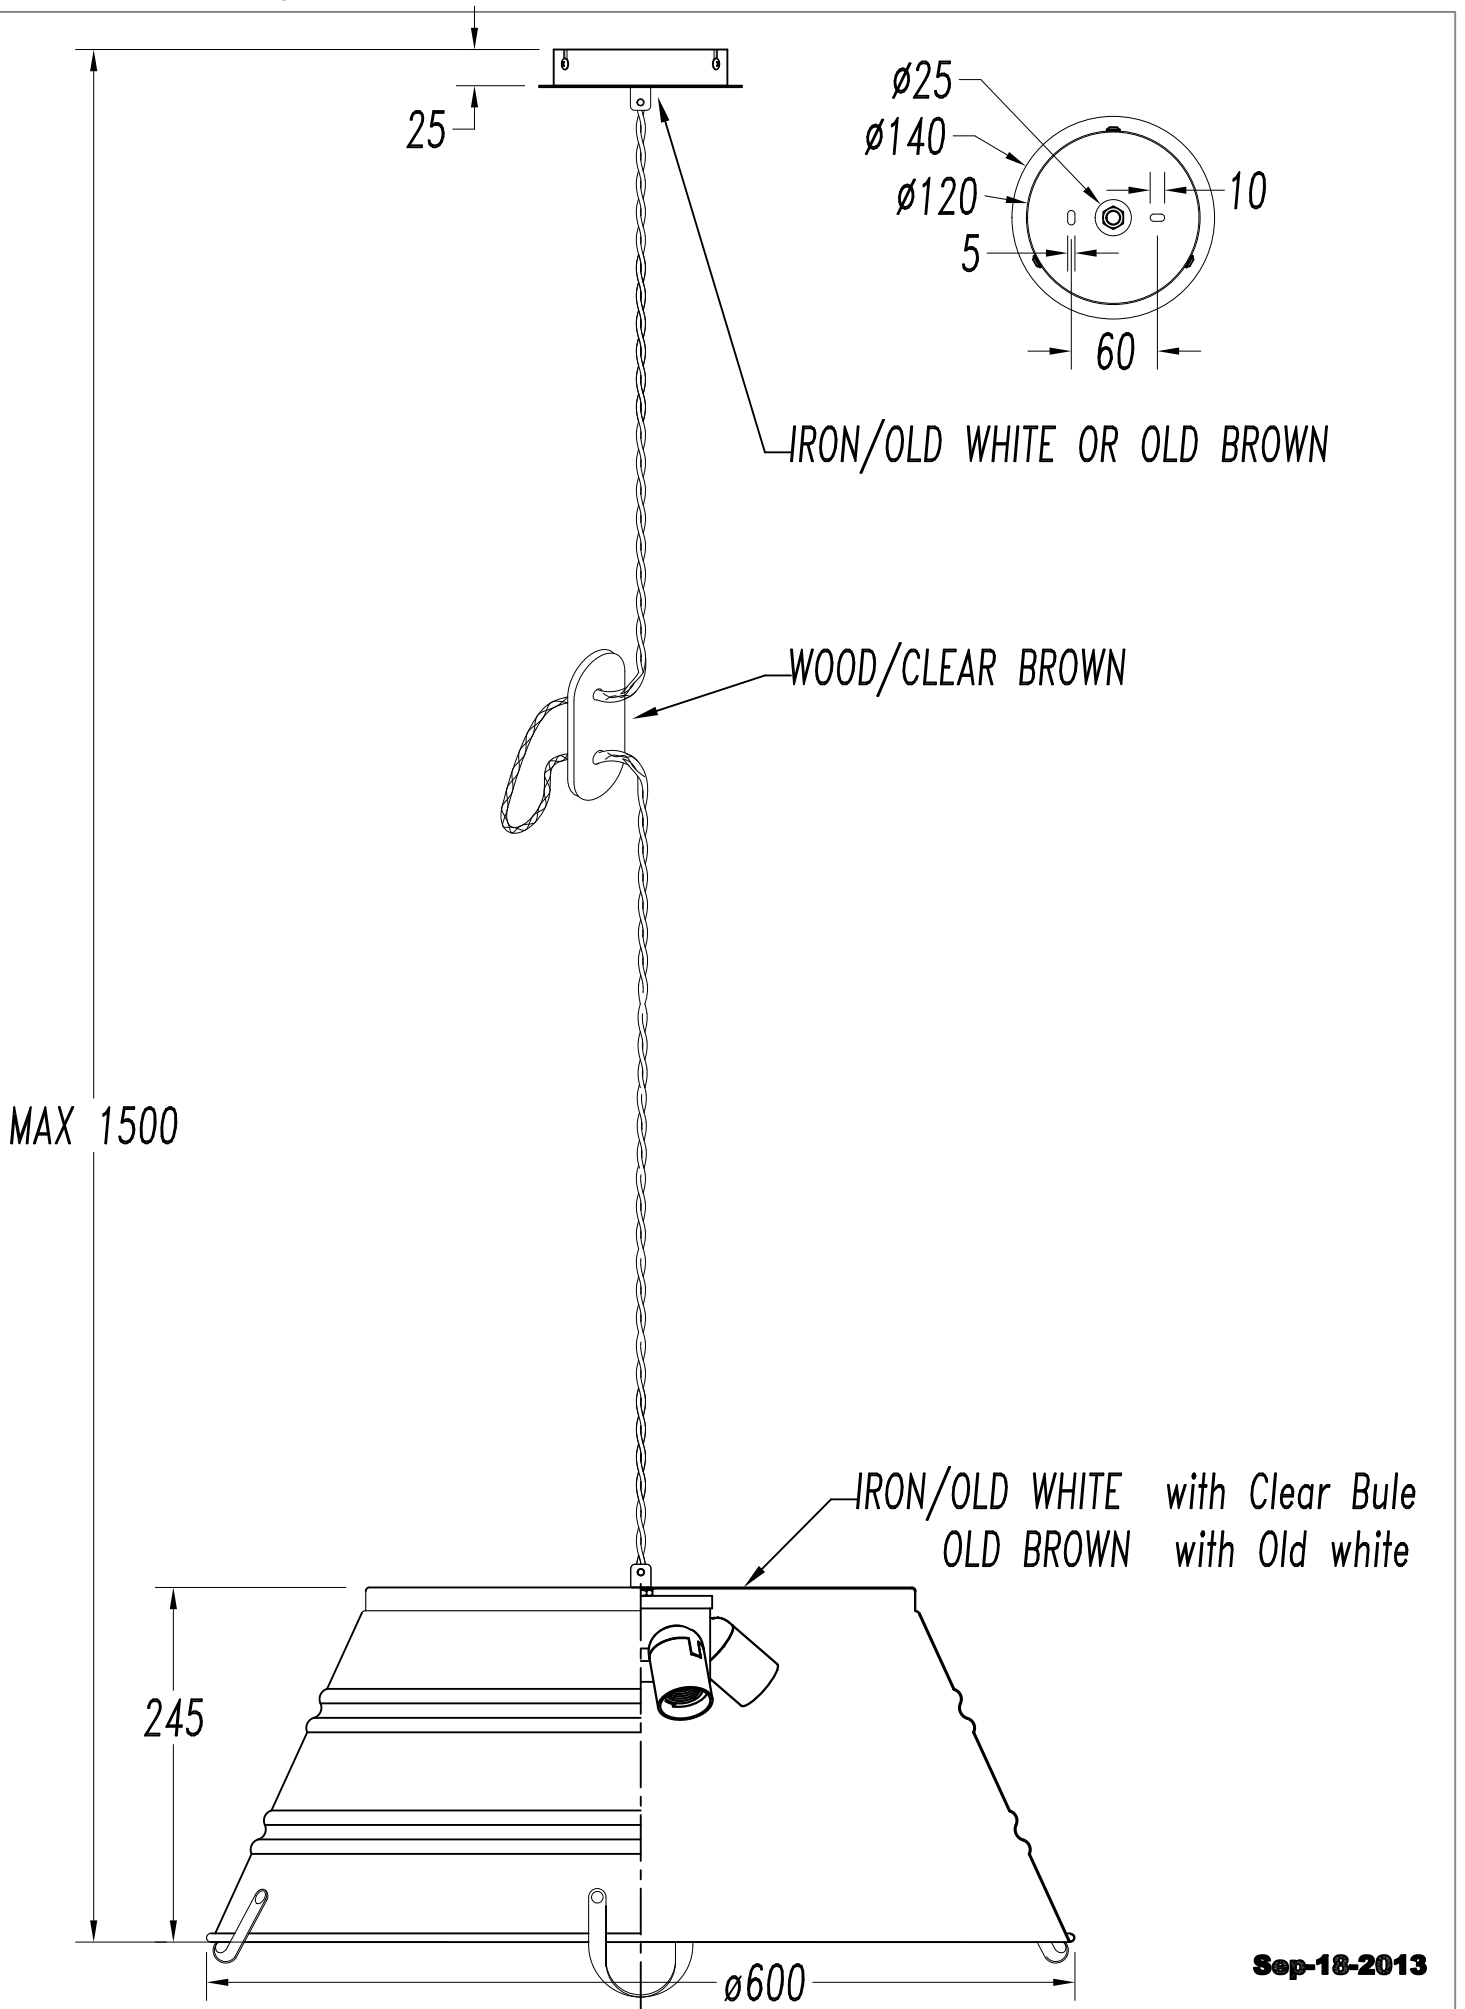

### TECHNICAL CHARACTERISTICS

Type:	Pendant
IP Protection degrees:	IP20
Light source 1:	3 x E27 MAX 60W Maximum lamp length: 170.00 mm Maximum lamp diameter: 140.00 mm
Total power consumption (W):	180
Voltage / Frequency:	220-240V/50-60Hz
Warranty (Years):	2
Units per box:	2
Net Weight (Kg):	2
EAN:	8435381411343

### MATERIALS / FINISHES

<b>Structure material:</b>	Steel Aluminium
<b>Structure finish:</b>	Off-white Blue

Download photometric file .ldt / .ies

Click on image to download energy label

1

2

3

4