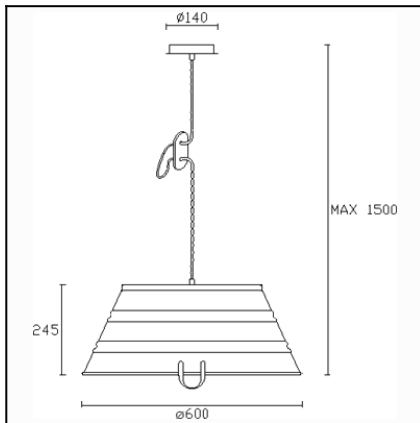

The photograph may not match the reference exactly. Please read the product description to identify the finish.

### TECHNICAL CHARACTERISTICS

Type:	Pendant
IP Protection degrees:	IP20
Light source 1:	3 x E27 MAX 60W Maximum lamp length: 170.00 mm Maximum lamp diameter: 140.00 mm
Total power consumption (W):	180
Voltage / Frequency:	220-240V/50-60Hz
Warranty (Years):	2
Units per box:	2
Net Weight (Kg):	2
EAN:	8435381411343