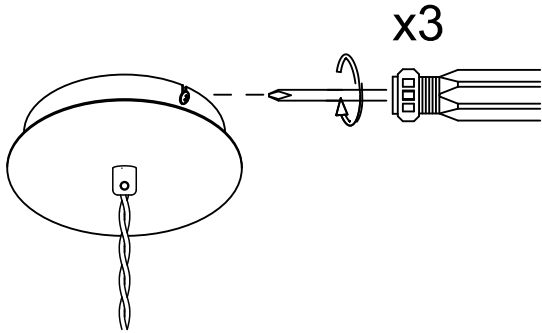

### TECHNICAL CHARACTERISTICS

Type:	Pendant
IP Protection degrees:	IP20
Light source 1:	3 x E27 MAX 60W Maximum lamp length: 170.00 mm Maximum lamp diameter: 140.00 mm
Total power consumption (W):	180
Voltage / Frequency:	220-240V/50-60Hz
Warranty (Years):	2
Units per box:	2
Net Weight (Kg):	2
EAN:	8435381411343

### MATERIALS / FINISHES

<b>Structure material:</b>	Steel Aluminium
<b>Structure finish:</b>	Off-white Blue

Download photometric file .ldt / .ies

Click on image to download energy label

1

2

3

4