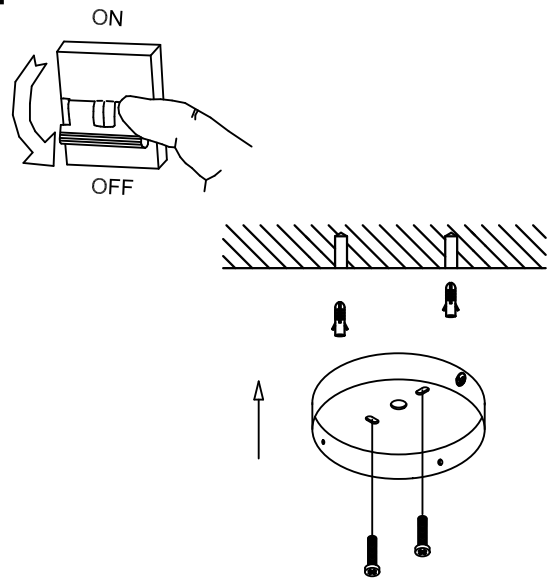

### TECHNICAL CHARACTERISTICS

Type:	Pendant
IP Protection degrees:	IP20
Light source 1:	3 x E27 MAX 60W Maximum lamp length: 170.00 mm Maximum lamp diameter: 140.00 mm
Total power consumption (W):	180
Voltage / Frequency:	220-240V/50-60Hz
Warranty (Years):	2
Units per box:	2
Net Weight (Kg):	2
EAN:	8435381411343

### MATERIALS / FINISHES

<b>Structure material:</b>	Steel Aluminium
<b>Structure finish:</b>	Off-white Blue

Download photometric file .ldt / .ies

Click on image to download energy label

1

2

3

4