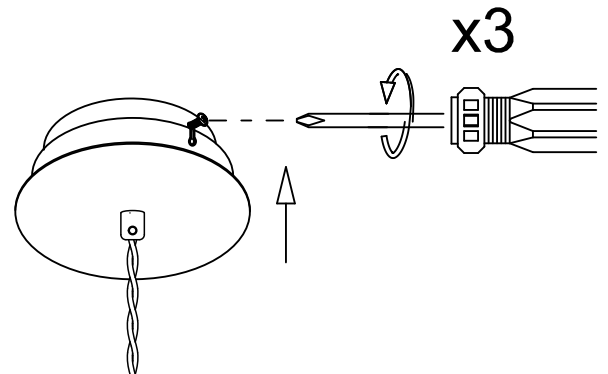

### TECHNICAL CHARACTERISTICS

Type:	Pendant
IP Protection degrees:	IP20
Light source 1:	3 x E27 MAX 60W Maximum lamp length: 170.00 mm Maximum lamp diameter: 140.00 mm
Total power consumption (W):	180
Voltage / Frequency:	220-240V/50-60Hz
Warranty (Years):	2
Units per box:	2
Net Weight (Kg):	2
EAN:	8435381411343

### MATERIALS / FINISHES

<b>Structure material:</b>	Steel Aluminium
<b>Structure finish:</b>	Off-white Blue

Download photometric file .ldt / .ies

Click on image to download energy label

1

2

3

4