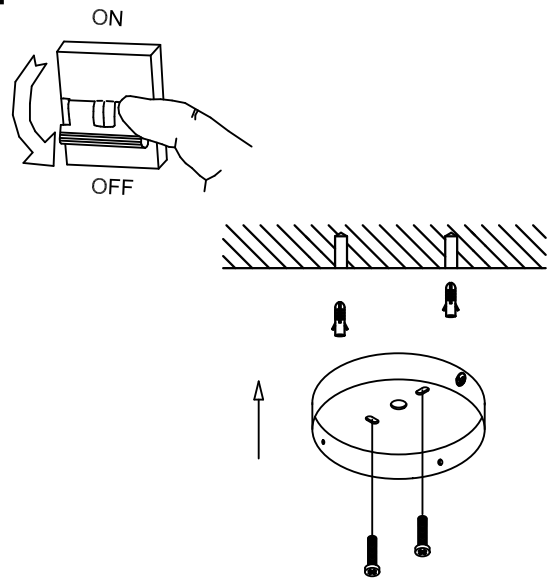

The photograph may not match the reference exactly. Please read the product description to identify the finish.

TECHNICAL CHARACTERISTICS

Type:	Pendant
IP Protection degrees:	IP20
Light source 1:	3 x E27 MAX 60W Maximum lamp length: 170.00 mm Maximum lamp diameter: 140.00 mm
Total power consumption (W):	180
Voltage / Frequency:	220-240V/50-60Hz
Warranty (Years):	2
Units per box:	2
Net Weight (Kg):	2
EAN:	8435381411350

MATERIALS / FINISHES

Structure material:	Steel Aluminium
Structure finish:	Old brown Off-white

Download photometric file .ldt / .ies

Click on image to download energy label

1

2

3

4