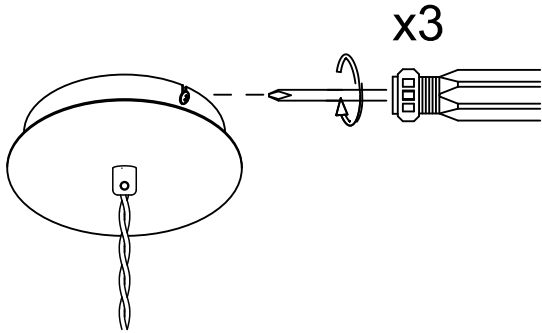

The photograph may not match the reference exactly. Please read the product description to identify the finish.

TECHNICAL CHARACTERISTICS

Type:	Pendant
IP Protection degrees:	IP20
Light source 1:	3 x E27 MAX 60W Maximum lamp length: 170.00 mm Maximum lamp diameter: 140.00 mm
Total power consumption (W):	180
Voltage / Frequency:	220-240V/50-60Hz
Warranty (Years):	2
Units per box:	2
Net Weight (Kg):	2
EAN:	8435381411350

MATERIALS / FINISHES

Structure material:	Steel Aluminium
Structure finish:	Old brown Off-white

Download photometric file .ldt / .ies

Click on image to download energy label

1

2

3

4