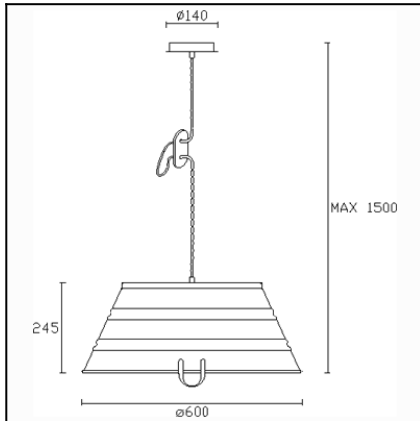

The photograph may not match the reference exactly. Please read the product description to identify the finish.

TECHNICAL CHARACTERISTICS

Type:	Pendant
IP Protection degrees:	IP20
Light source 1:	3 x E27 MAX 60W Maximum lamp length: 170.00 mm Maximum lamp diameter: 140.00 mm
Total power consumption (W):	180
Voltage / Frequency:	220-240V/50-60Hz
Warranty (Years):	2
Units per box:	2
Net Weight (Kg):	2
EAN:	8435381411350

MATERIALS / FINISHES

Structure material:	Steel Aluminium
Structure finish:	Old brown Off-white

Download photometric file .ldt / .ies

Click on image to download energy label

1

2

3

4