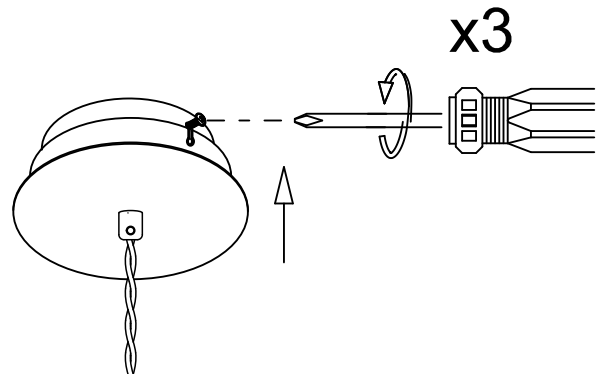

The photograph may not match the reference exactly. Please read the product description to identify the finish.

TECHNICAL CHARACTERISTICS

Type:	Pendant
IP Protection degrees:	IP20
Light source 1:	3 x E27 MAX 60W Maximum lamp length: 170.00 mm Maximum lamp diameter: 140.00 mm
Total power consumption (W):	180
Voltage / Frequency:	220-240V/50-60Hz
Warranty (Years):	2
Units per box:	2
Net Weight (Kg):	2
EAN:	8435381411350

MATERIALS / FINISHES

Structure material:	Steel Aluminium
Structure finish:	Old brown Off-white

Download photometric file .ldt / .ies

Click on image to download energy label

1

2

3

4