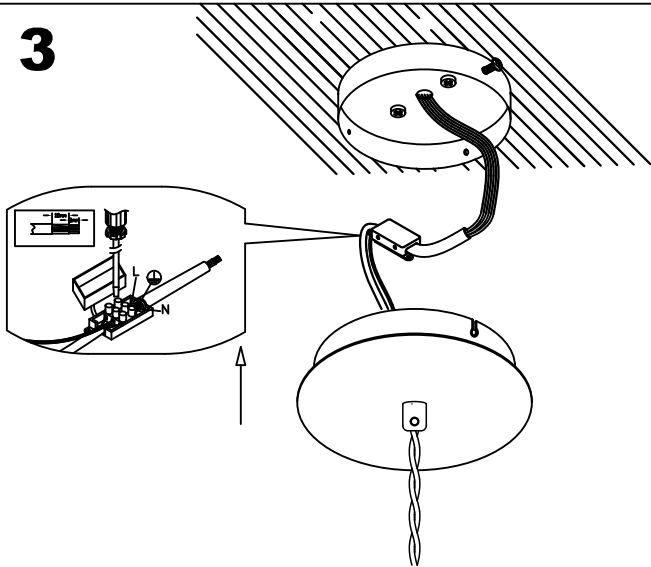

The photograph may not match the reference exactly. Please read the product description to identify the finish.

TECHNICAL CHARACTERISTICS

Type:	Pendant
IP Protection degrees:	IP20
Light source 1:	3 x E27 MAX 60W Maximum lamp length: 170.00 mm Maximum lamp diameter: 140.00 mm
Total power consumption (W):	180
Voltage / Frequency:	220-240V/50-60Hz
Warranty (Years):	2
Units per box:	2
Net Weight (Kg):	2
EAN:	8435381411350

MATERIALS / FINISHES

Structure material:	Steel Aluminium
Structure finish:	Old brown Off-white

Download photometric file .ldt / .ies

Click on image to download energy label

1

2

3

4