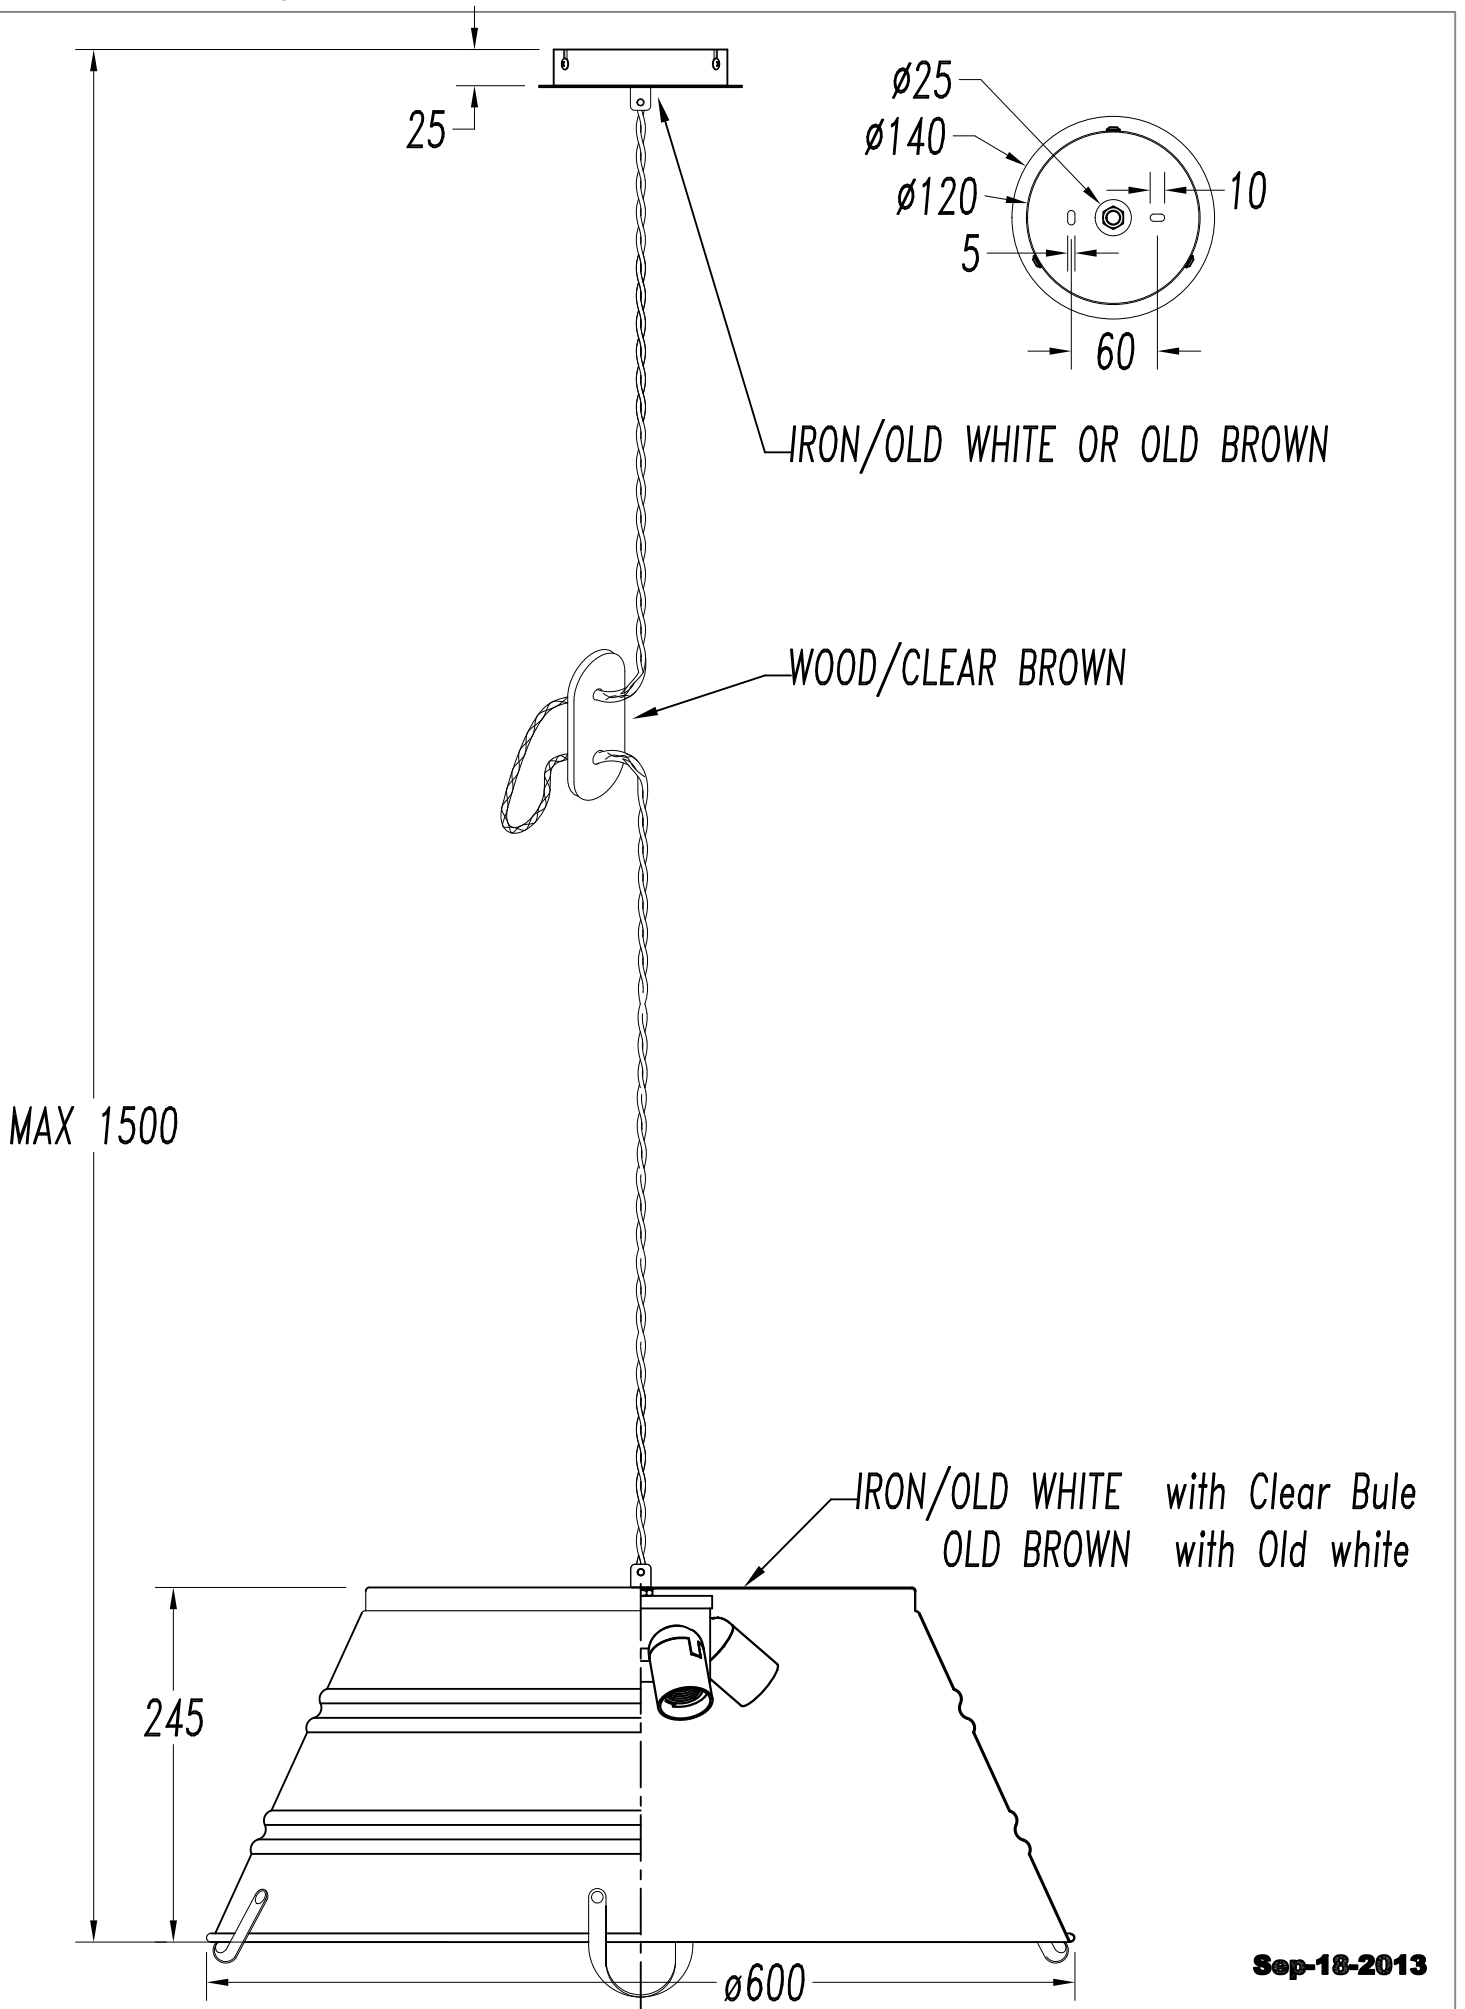

The photograph may not match the reference exactly. Please read the product description to identify the finish.

TECHNICAL CHARACTERISTICS

Type:	Pendant
IP Protection degrees:	IP20
Light source 1:	3 x E27 MAX 60W Maximum lamp length: 170.00 mm Maximum lamp diameter: 140.00 mm
Total power consumption (W):	180
Voltage / Frequency:	220-240V/50-60Hz
Warranty (Years):	2
Units per box:	2
Net Weight (Kg):	2
EAN:	8435381411350

MATERIALS / FINISHES

Structure material:	Steel Aluminium
Structure finish:	Old brown Off-white

Download photometric file .ldt / .ies

Click on image to download energy label

1

2

3

4