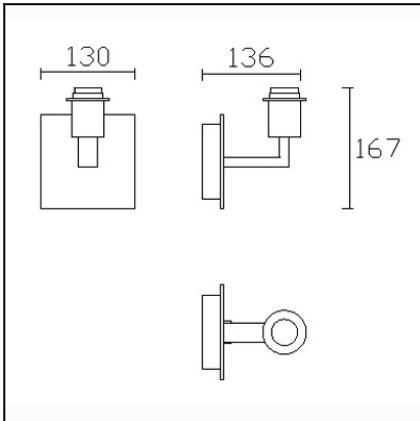

The photograph may not match the reference exactly. Please read the product description to identify the finish.

TECHNICAL CHARACTERISTICS

Type:	Wall fixture
IP Protection degrees:	IP20
Light source 1:	1 x E27 MAX 60W Maximum lamp diameter: 45.00 mm
Voltage / Frequency:	220-240V/50-60Hz
Warranty (Years):	2
Units per box:	8
Net Weight (Kg):	0.72
EAN:	8435381412432

MATERIALS / FINISHES

Structure material:	Steel Zamak
Structure finish:	Chrome

Download photometric file .ldt / .ies

Click on image to download energy label

PAN-175-14

Shade, white, Ø140mm

Structure material: Steel
Diffuser material: Fabric shade
Diffuser finish: White

IP20 RF
850°C

PAN-175-BY

Shade, beige fabric, Ø140mm

Structure material: Steel
Diffuser material: Fabric shade
Diffuser finish: Sandblasted

IP20 RF
850°C

PAN-177-14

Shade, oval shape, white, 285x150x150mm

Structure material: Steel
Diffuser material: Fabric shade
Diffuser finish: White