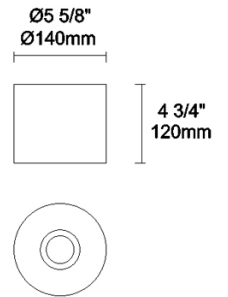

The photograph may not match the reference exactly. Please read the product description to identify the finish.

TECHNICAL CHARACTERISTICS

Type:	Wall fixture
IP Protection degrees:	IP20
Light source 1:	1 x E27 MAX 60W Maximum lamp diameter: 45.00 mm
Voltage / Frequency:	220-240V/50-60Hz
Warranty (Years):	2
Units per box:	8
Net Weight (Kg):	0.72
EAN:	8435381412432

MATERIALS / FINISHES

Structure material:	Steel Zamak
Structure finish:	Chrome

Download photometric file .ldt / .ies

Click on image to download energy label

PAN-175-14

Shade, white, Ø140mm

Structure material: Steel
Diffuser material: Fabric shade
Diffuser finish: White

IP20 RF
850°C

PAN-175-BY

Shade, beige fabric, Ø140mm

Structure material: Steel
Diffuser material: Fabric shade
Diffuser finish: Sandblasted

IP20 RF
850°C

PAN-177-14

Shade, oval shape, white, 285x150x150mm

Structure material: Steel
Diffuser material: Fabric shade
Diffuser finish: White

IP20 RF
850°C

PAN-176-14

Shade, white, 182x170x150mm

Structure material: Steel
Diffuser material: Fabric shade
Diffuser finish: White

RF
850°C

PAN-176-BY

Shade, beige fabric, 182x170x150mm

Structure material: Steel
Diffuser material: Fabric shade
Diffuser finish: Sandblasted