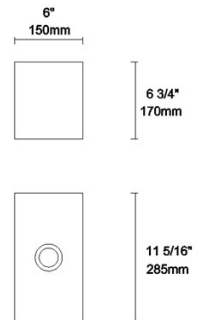

The photograph may not match the reference exactly. Please read the product description to identify the finish.

TECHNICAL CHARACTERISTICS

Type:	Wall fixture
IP Protection degrees:	IP20
Light source 1:	1 x E27 MAX 60W Maximum lamp diameter: 45.00 mm
Voltage / Frequency:	220-240V/50-60Hz
Warranty (Years):	2
Units per box:	8
Net Weight (Kg):	0.72
EAN:	8435381412432

IP20 650°

PAN-178-BY

Shade, beige fabric, 130x130x110mm

Structure material: Steel
Diffuser material: Fabric shade
Diffuser finish: Sandblasted

IP20 650°

PAN-186-20

Shade, beige, pleated, 130x130x110mm

Structure material: Steel
Diffuser material: Ribboned shade
Diffuser finish: Beige

IP20 RF
850°C

PAN-176-14

Shade, white, 182x170x150mm

Structure material: Steel
Diffuser material: Fabric shade
Diffuser finish: White

RF
850°C

PAN-176-BY

Shade, beige fabric, 182x170x150mm

Structure material: Steel
Diffuser material: Fabric shade
Diffuser finish: Sandblasted