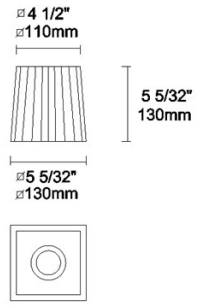

The photograph may not match the reference exactly. Please read the product description to identify the finish.

TECHNICAL CHARACTERISTICS

Type:	Wall fixture
IP Protection degrees:	IP20
Light source 1:	1 x E27 MAX 60W Maximum lamp diameter: 45.00 mm
Voltage / Frequency:	220-240V/50-60Hz
Warranty (Years):	2
Units per box:	8
Net Weight (Kg):	0.72
EAN:	8435381412432

IP20 650°

PAN-178-BY

Shade, beige fabric, 130x130x110mm

Structure material: Steel
Diffuser material: Fabric shade
Diffuser finish: Sandblasted

IP20 650°

PAN-186-20

Shade, beige, pleated, 130x130x110mm

Structure material: Steel
Diffuser material: Ribboned shade
Diffuser finish: Beige

IP20 RF
850°C

PAN-176-14

Shade, white, 182x170x150mm

Structure material: Steel
Diffuser material: Fabric shade
Diffuser finish: White

RF
850°C

PAN-176-BY

Shade, beige fabric, 182x170x150mm

Structure material: Steel
Diffuser material: Fabric shade
Diffuser finish: Sandblasted