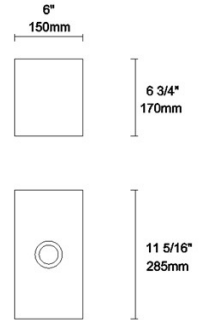

The photograph may not match the reference exactly. Please read the product description to identify the finish.

TECHNICAL CHARACTERISTICS

Type:	Wall fixture
IP Protection degrees:	IP20
Light source 1:	1 x E27 MAX 60W Maximum lamp diameter: 45.00 mm
Voltage / Frequency:	220-240V/50-60Hz
Warranty (Years):	2
Units per box:	8
Net Weight (Kg):	0.72
EAN:	8435381412432

IP20 650°

PAN-178-BY

Shade, beige fabric, 130x130x110mm

Structure material: Steel
Diffuser material: Fabric shade
Diffuser finish: Sandblasted

IP20 650°

PAN-186-20

Shade, beige, pleated, 130x130x110mm

Structure material: Steel
Diffuser material: Ribboned shade
Diffuser finish: Beige

IP20 RF
850°C

PAN-176-14

Shade, white, 182x170x150mm

Structure material: Steel
Diffuser material: Fabric shade
Diffuser finish: White

RF
850°C

PAN-176-BY

Shade, beige fabric, 182x170x150mm

Structure material: Steel
Diffuser material: Fabric shade
Diffuser finish: Sandblasted