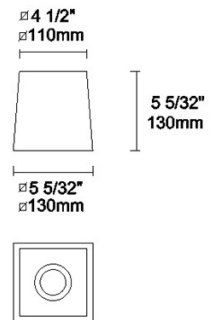

The photograph may not match the reference exactly. Please read the product description to identify the finish.

TECHNICAL CHARACTERISTICS

Type:	Wall fixture
IP Protection degrees:	IP20
Light source 1:	1 x E27 MAX 60W Maximum lamp diameter: 45.00 mm
Voltage / Frequency:	220-240V/50-60Hz
Warranty (Years):	2
Units per box:	8
Net Weight (Kg):	0.72
EAN:	8435381412432

IP20 RF
850°C

PAN-157-BY

Structure material: Steel
Diffuser material: Fabric shade
Diffuser finish: Sandblasted

IP20 RF
850°C

PAN-178-14

Shade, white, 130x130x110mm

Structure material: Steel
Diffuser material: Fabric shade
Diffuser finish: White

IP20 650°

PAN-178-BY

Shade, beige fabric, 130x130x110mm

Structure material: Steel
Diffuser material: Fabric shade
Diffuser finish: Sandblasted

IP20 650°

PAN-186-20

Shade, beige, pleated, 130x130x110mm

Structure material: Steel
Diffuser material: Ribboned shade
Diffuser finish: Beige

IP20 RF
850°C

PAN-176-14

Shade, white, 182x170x150mm

Structure material: Steel
Diffuser material: Fabric shade
Diffuser finish: White

RF
850°C

PAN-176-BY

Shade, beige fabric, 182x170x150mm

Structure material: Steel
Diffuser material: Fabric shade
Diffuser finish: Sandblasted