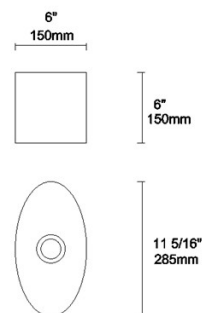

The photograph may not match the reference exactly. Please read the product description to identify the finish.

TECHNICAL CHARACTERISTICS

Type:	Wall fixture
IP Protection degrees:	IP20
Light source 1:	1 x E27 MAX 60W Maximum lamp diameter: 45.00 mm
Voltage / Frequency:	220-240V/50-60Hz
Warranty (Years):	2
Units per box:	8
Net Weight (Kg):	0.72
EAN:	8435381412432

IP20 RF
850°C

PAN-175-BY

Shade, beige fabric, Ø140mm

Structure material: Steel
Diffuser material: Fabric shade
Diffuser finish: Sandblasted

IP20 RF
850°C

PAN-177-14

Shade, oval shape, white, 285x150x150mm

Structure material: Steel
Diffuser material: Fabric shade
Diffuser finish: White

PAN-177-BY

Shade, oval shape, beige fabric, 285x150x150mm

Structure material: Steel
Diffuser material: Fabric shade
Diffuser finish: Sandblasted

RF
850°C

PAN-157-14

Shade, white, Ø200mm

Structure material: Steel
Diffuser material: Fabric shade
Diffuser finish: White

IP20 RF
850°C

PAN-176-14

Shade, white, 182x170x150mm

Structure material: Steel
Diffuser material: Fabric shade
Diffuser finish: White

RF
850°C

PAN-176-BY

Shade, beige fabric, 182x170x150mm

Structure material: Steel
Diffuser material: Fabric shade
Diffuser finish: Sandblasted