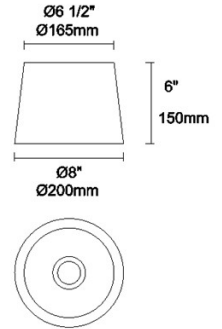

PAN-157-14

Shade, white, Ø200mm

Structure material: Steel
Diffuser material: Fabric shade
Diffuser finish: White

IP20 RF
850°C

PAN-157-BY

Structure material: Steel
Diffuser material: Fabric shade
Diffuser finish: Sandblasted

IP20 RF
850°C

PAN-178-14

Shade, white, 130x130x110mm

Structure material: Steel
Diffuser material: Fabric shade
Diffuser finish: White

IP20 650°

PAN-178-BY

Shade, beige fabric, 130x130x110mm

Structure material: Steel
Diffuser material: Fabric shade
Diffuser finish: Sandblasted

IP20 650°