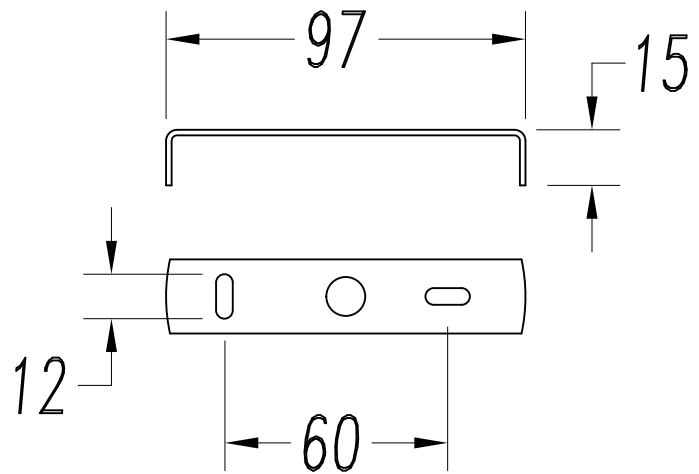

The photograph may not match the reference exactly. Please read the product description to identify the finish.

TECHNICAL CHARACTERISTICS

Type:	Wall fixture
IP Protection degrees:	IP20
Light source 1:	1 x E27 MAX 60W Maximum lamp diameter: 45.00 mm
Voltage / Frequency:	220-240V/50-60Hz
Warranty (Years):	2
Units per box:	8
Net Weight (Kg):	0.72
EAN:	8435381412432

IP20 RF
850°C

PAN-219-05

Shade, black horizontal wrapping, Ø200mm

Structure material: Steel
Structure finish: White
Diffuser material: Ribboned shade
Diffuser finish: Black

IP20 RF
850°C

1

2

3