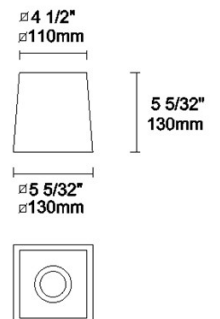

The photograph may not match the reference exactly. Please read the product description to identify the finish.

TECHNICAL CHARACTERISTICS

Type:	Wall fixture
IP Protection degrees:	IP20
Light source 1:	1 x E27 MAX 60W Maximum lamp diameter: 45.00 mm
Voltage / Frequency:	220-240V/50-60Hz
Warranty (Years):	2
Units per box:	8
Net Weight (Kg):	0.72
EAN:	8435381412432

IP20 RF
850°C

PAN-157-BY

Structure material: Steel
Diffuser material: Fabric shade
Diffuser finish: Sandblasted

IP20 RF
850°C

PAN-178-14

Shade, white, 130x130x110mm

Structure material: Steel
Diffuser material: Fabric shade
Diffuser finish: White

IP20 650°

PAN-178-BY

Shade, beige fabric, 130x130x110mm

Structure material: Steel
Diffuser material: Fabric shade
Diffuser finish: Sandblasted

IP20 650°

PAN-186-20

Shade, beige, pleated, 130x130x110mm

Structure material: Steel
Diffuser material: Ribboned shade
Diffuser finish: Beige

IP20 RF
850°C

PAN-176-14

Shade, white, 182x170x150mm

Structure material: Steel
Diffuser material: Fabric shade
Diffuser finish: White

RF
850°C

PAN-176-BY

Shade, beige fabric, 182x170x150mm

Structure material: Steel
Diffuser material: Fabric shade
Diffuser finish: Sandblasted