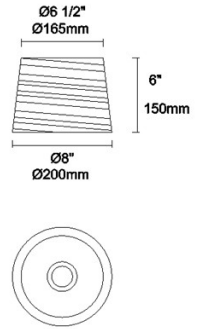

IP20 RF
850°C