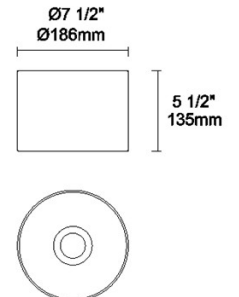

IP20 RF
850°C