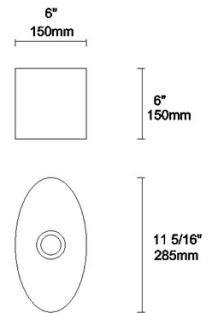

The photograph may not match the reference exactly. Please read the product description to identify the finish.

TECHNICAL CHARACTERISTICS

Type:	Wall fixture
IP Protection degrees:	IP20
Light source 1:	1 x E27 MAX 60W Maximum lamp diameter: 45.00 mm
Voltage / Frequency:	220-240V/50-60Hz
Warranty (Years):	2
Units per box:	8
Net Weight (Kg):	0.72
EAN:	8435381412432

IP20 RF
850°C

PAN-175-BY

Shade, beige fabric, Ø140mm

Structure material: Steel
Diffuser material: Fabric shade
Diffuser finish: Sandblasted

IP20 RF
850°C

PAN-177-14

Shade, oval shape, white, 285x150x150mm

Structure material: Steel
Diffuser material: Fabric shade
Diffuser finish: White

PAN-177-BY

Shade, oval shape, beige fabric, 285x150x150mm

Structure material: Steel
Diffuser material: Fabric shade
Diffuser finish: Sandblasted

RF
850°C

PAN-157-14

Shade, white, Ø200mm

Structure material: Steel
Diffuser material: Fabric shade
Diffuser finish: White

IP20 RF
850°C

PAN-176-14

Shade, white, 182x170x150mm

Structure material: Steel
Diffuser material: Fabric shade
Diffuser finish: White

RF
850°C

PAN-176-BY

Shade, beige fabric, 182x170x150mm

Structure material: Steel
Diffuser material: Fabric shade
Diffuser finish: Sandblasted