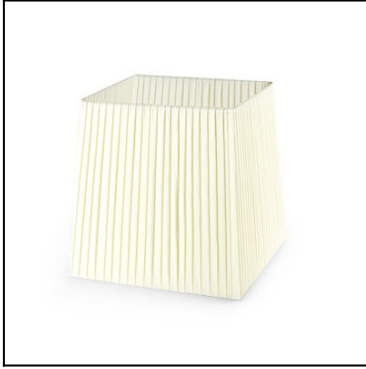

IP20 RF
850°C

PAN-175-BY

Shade, beige fabric, Ø140mm

Structure material: Steel
Diffuser material: Fabric shade
Diffuser finish: Sandblasted

IP20 RF
850°C

PAN-177-14

Shade, oval shape, white, 285x150x150mm

Structure material: Steel
Diffuser material: Fabric shade
Diffuser finish: White

PAN-177-BY

Shade, oval shape, beige fabric, 285x150x150mm

Structure material: Steel
Diffuser material: Fabric shade
Diffuser finish: Sandblasted

RF
850°C

PAN-157-14

Shade, white, Ø200mm

Structure material: Steel
Diffuser material: Fabric shade
Diffuser finish: White

IP20 RF
850°C

PAN-157-BY

Structure material: Steel
Diffuser material: Fabric shade
Diffuser finish: Sandblasted

IP20 RF
850°C

PAN-178-14

Shade, white, 130x130x110mm

Structure material: Steel
Diffuser material: Fabric shade
Diffuser finish: White

IP20 650°

PAN-178-BY

Shade, beige fabric, 130x130x110mm

Structure material: Steel
Diffuser material: Fabric shade
Diffuser finish: Sandblasted

IP20 650°

PAN-186-20

Shade, beige, pleated, 130x130x110mm

Structure material: Steel
Diffuser material: Ribboned shade
Diffuser finish: Beige