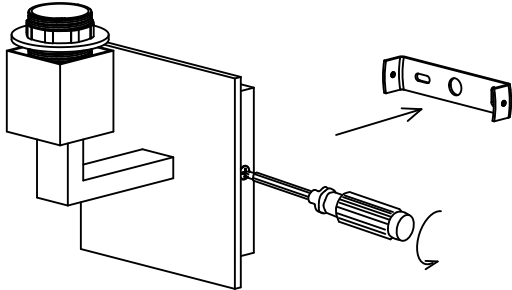

IP20 RF
850°C

PAN-219-05

Shade, black horizontal wrapping, Ø200mm

Structure material: Steel
Structure finish: White
Diffuser material: Ribboned shade
Diffuser finish: Black

IP20 RF
850°C

1

2

3