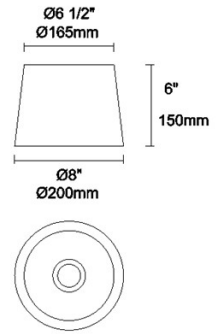

The photograph may not match the reference exactly. Please read the product description to identify the finish.

TECHNICAL CHARACTERISTICS

Type:	Wall fixture
IP Protection degrees:	IP20
Light source 1:	1 x E27 MAX 60W Maximum lamp diameter: 45.00 mm
Voltage / Frequency:	220-240V/50-60Hz
Warranty (Years):	2
Units per box:	8
Net Weight (Kg):	0.72
EAN:	8435381412432

IP20 RF
850°C

PAN-175-BY

Shade, beige fabric, Ø140mm

Structure material: Steel
Diffuser material: Fabric shade
Diffuser finish: Sandblasted

IP20 RF
850°C

PAN-177-14

Shade, oval shape, white, 285x150x150mm

Structure material: Steel
Diffuser material: Fabric shade
Diffuser finish: White

PAN-177-BY

Shade, oval shape, beige fabric, 285x150x150mm

Structure material: Steel
Diffuser material: Fabric shade
Diffuser finish: Sandblasted

RF
850°C

PAN-157-14

Shade, white, Ø200mm

Structure material: Steel
Diffuser material: Fabric shade
Diffuser finish: White

IP20 650°

PAN-178-BY

Shade, beige fabric, 130x130x110mm

Structure material: Steel
Diffuser material: Fabric shade
Diffuser finish: Sandblasted

IP20 650°

PAN-186-20

Shade, beige, pleated, 130x130x110mm

Structure material: Steel
Diffuser material: Ribboned shade
Diffuser finish: Beige