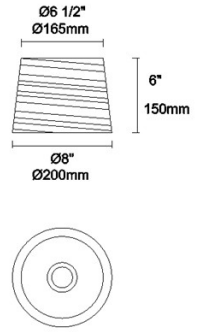

The photograph may not match the reference exactly. Please read the product description to identify the finish.

TECHNICAL CHARACTERISTICS

Type:	Wall fixture
IP Protection degrees:	IP20
Light source 1:	1 x E27 MAX 60W Maximum lamp diameter: 45.00 mm
Voltage / Frequency:	220-240V/50-60Hz
Warranty (Years):	2
Units per box:	8
Net Weight (Kg):	0.72
EAN:	8435381412432

IP20 650°

PAN-178-BY

Shade, beige fabric, 130x130x110mm

Structure material: Steel
Diffuser material: Fabric shade
Diffuser finish: Sandblasted

IP20 650°

PAN-186-20

Shade, beige, pleated, 130x130x110mm

Structure material: Steel
Diffuser material: Ribboned shade
Diffuser finish: Beige

IP20 RF
850°C

PAN-176-14

Shade, white, 182x170x150mm

Structure material: Steel
Diffuser material: Fabric shade
Diffuser finish: White

RF
850°C

PAN-176-BY

Shade, beige fabric, 182x170x150mm

Structure material: Steel
Diffuser material: Fabric shade
Diffuser finish: Sandblasted

RF
850°C

PAN-198-V7

Shade, old copper, Ø186mm

Structure material: Steel
Diffuser material: PVC
Diffuser finish: Antique copper

IP20 RF
850°C

PAN-219-14

Shade, white, horizontal wrapping, Ø200mm

Structure material: Steel
Structure finish: White
Diffuser material: Ribboned shade
Diffuser finish: White