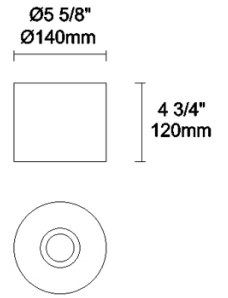

The photograph may not match the reference exactly. Please read the product description to identify the finish.

TECHNICAL CHARACTERISTICS

Type:	Wall fixture
IP Protection degrees:	IP20
Light source 1:	1 x E27 MAX 60W Maximum lamp diameter: 45.00 mm
Voltage / Frequency:	220-240V/50-60Hz
Warranty (Years):	2
Units per box:	8
Net Weight (Kg):	0.72
EAN:	8435381412432

MATERIALS / FINISHES

Structure material:	Steel Zamak
Structure finish:	Chrome

Download photometric file .ldt / .ies

Click on image to download energy label

PAN-175-14

Shade, white, Ø140mm

Structure material: Steel
Diffuser material: Fabric shade
Diffuser finish: White

IP20 RF
850°C

PAN-175-BY

Shade, beige fabric, Ø140mm

Structure material: Steel
Diffuser material: Fabric shade
Diffuser finish: Sandblasted

IP20 RF
850°C

PAN-177-14

Shade, oval shape, white, 285x150x150mm

Structure material: Steel
Diffuser material: Fabric shade
Diffuser finish: White

IP20 RF
850°C

PAN-176-14

Shade, white, 182x170x150mm

Structure material: Steel
Diffuser material: Fabric shade
Diffuser finish: White

RF
850°C

PAN-176-BY

Shade, beige fabric, 182x170x150mm

Structure material: Steel
Diffuser material: Fabric shade
Diffuser finish: Sandblasted