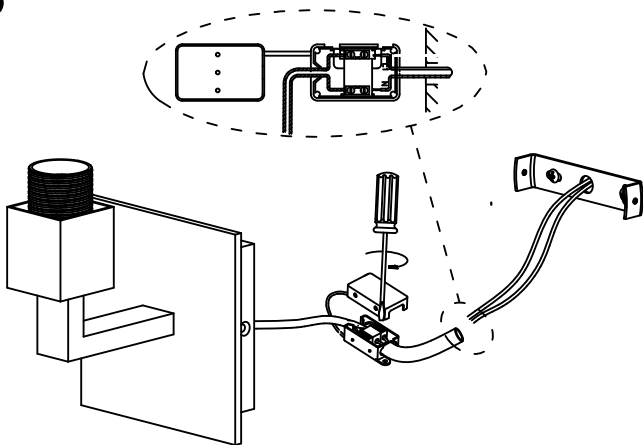

IP20 RF
850°C

PAN-219-05

Shade, black horizontal wrapping, Ø200mm

Structure material: Steel
Structure finish: White
Diffuser material: Ribboned shade
Diffuser finish: Black

IP20 RF
850°C

1

2

3