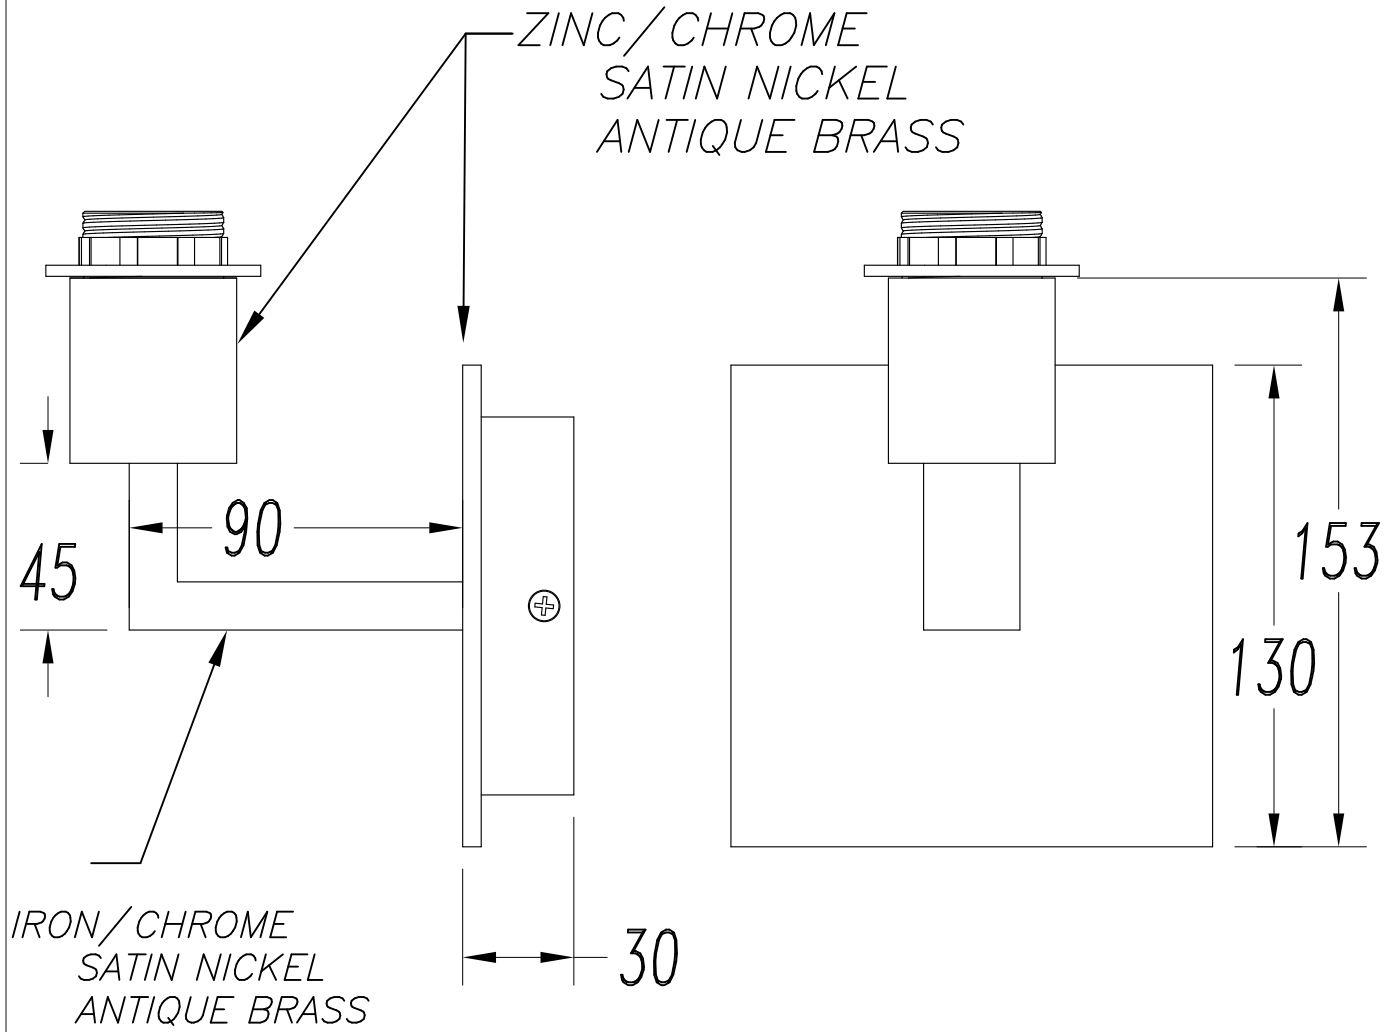

The photograph may not match the reference exactly. Please read the product description to identify the finish.

TECHNICAL CHARACTERISTICS

Type:	Wall fixture
IP Protection degrees:	IP20
Light source 1:	1 x E27 MAX 60W Maximum lamp diameter: 45.00 mm
Voltage / Frequency:	220-240V/50-60Hz
Warranty (Years):	2
Units per box:	8
Net Weight (Kg):	0.72
EAN:	8435381412432

IP20 RF
850°C

PAN-176-14

Shade, white, 182x170x150mm

Structure material: Steel
Diffuser material: Fabric shade
Diffuser finish: White

RF
850°C

PAN-176-BY

Shade, beige fabric, 182x170x150mm

Structure material: Steel
Diffuser material: Fabric shade
Diffuser finish: Sandblasted

RF
850°C

PAN-198-V7

Shade, old copper, Ø186mm

Structure material: Steel
Diffuser material: PVC
Diffuser finish: Antique copper

IP20 RF
850°C

PAN-219-14

Shade, white, horizontal wrapping, Ø200mm

Structure material: Steel
Structure finish: White
Diffuser material: Ribboned shade
Diffuser finish: White

IP20 RF
850°C

PAN-219-05

Shade, black horizontal wrapping, Ø200mm

Structure material: Steel
Structure finish: White
Diffuser material: Ribboned shade
Diffuser finish: Black

IP20 RF
850°C

1

2

3