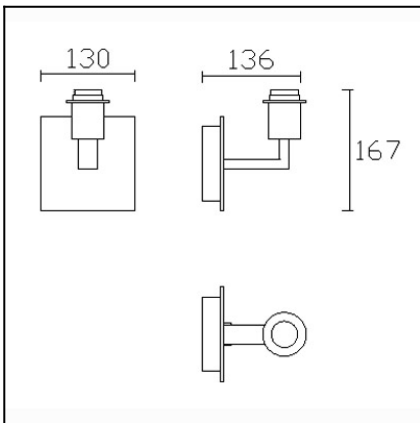

The photograph may not match the reference exactly. Please read the product description to identify the finish.

TECHNICAL CHARACTERISTICS

Type:	Wall fixture
IP Protection degrees:	IP20
Light source 1:	1 x E27 MAX 60W Maximum lamp diameter: 45.00 mm
Voltage / Frequency:	220-240V/50-60Hz
Warranty (Years):	2
Units per box:	8
Net Weight (Kg):	0.72
EAN:	8435381412449

MATERIALS / FINISHES

Structure material:	Steel Zamak
Structure finish:	Patine

Download photometric file .ldt /.ies

Click on image to download energy label

PAN-175-14

Shade, white, Ø140mm

Structure material: Steel
Diffuser material: Fabric shade
Diffuser finish: White

IP20 RF
850°C

PAN-175-BY

Shade, beige fabric, Ø140mm

Structure material: Steel
Diffuser material: Fabric shade
Diffuser finish: Sandblasted

IP20 RF
850°C

PAN-177-14

Shade, oval shape, white, 285x150x150mm

Structure material: Steel
Diffuser material: Fabric shade
Diffuser finish: White