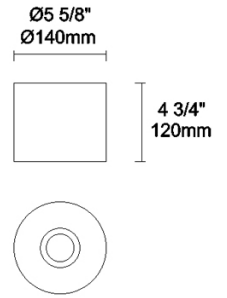

The photograph may not match the reference exactly. Please read the product description to identify the finish.

TECHNICAL CHARACTERISTICS

Type:	Wall fixture
IP Protection degrees:	IP20
Light source 1:	1 x E27 MAX 60W Maximum lamp diameter: 45.00 mm
Voltage / Frequency:	220-240V/50-60Hz
Warranty (Years):	2
Units per box:	8
Net Weight (Kg):	0.72
EAN:	8435381412449

MATERIALS / FINISHES

Structure material:	Steel Zamak
Structure finish:	Patine

Download photometric file .ldt /.ies

Click on image to download energy label

PAN-175-14

Shade, white, Ø140mm

Structure material: Steel
Diffuser material: Fabric shade
Diffuser finish: White

IP20 RF
850°C

PAN-175-BY

Shade, beige fabric, Ø140mm

Structure material: Steel
Diffuser material: Fabric shade
Diffuser finish: Sandblasted

IP20 RF
850°C

PAN-177-14

Shade, oval shape, white, 285x150x150mm

Structure material: Steel
Diffuser material: Fabric shade
Diffuser finish: White

IP20 RF
850°C

PAN-176-14

Shade, white, 182x170x150mm

Structure material: Steel
Diffuser material: Fabric shade
Diffuser finish: White

RF
850°C

PAN-176-BY

Shade, beige fabric, 182x170x150mm

Structure material: Steel
Diffuser material: Fabric shade
Diffuser finish: Sandblasted