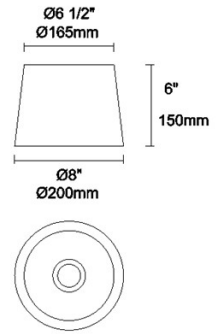

The photograph may not match the reference exactly. Please read the product description to identify the finish.

TECHNICAL CHARACTERISTICS

Type:	Wall fixture
IP Protection degrees:	IP20
Light source 1:	1 x E27 MAX 60W Maximum lamp diameter: 45.00 mm
Voltage / Frequency:	220-240V/50-60Hz
Warranty (Years):	2
Units per box:	8
Net Weight (Kg):	0.72
EAN:	8435381412449

IP20 RF
850°C

PAN-175-BY

Shade, beige fabric, Ø140mm

Structure material: Steel
Diffuser material: Fabric shade
Diffuser finish: Sandblasted

IP20 RF
850°C

PAN-177-14

Shade, oval shape, white, 285x150x150mm

Structure material: Steel
Diffuser material: Fabric shade
Diffuser finish: White

PAN-177-BY

Shade, oval shape, beige fabric, 285x150x150mm

Structure material: Steel
Diffuser material: Fabric shade
Diffuser finish: Sandblasted

RF
850°C

PAN-157-14

Shade, white, Ø200mm

Structure material: Steel
Diffuser material: Fabric shade
Diffuser finish: White

IP20 650°

PAN-178-BY

Shade, beige fabric, 130x130x110mm

Structure material: Steel
Diffuser material: Fabric shade
Diffuser finish: Sandblasted

IP20 650°

PAN-186-20

Shade, beige, pleated, 130x130x110mm

Structure material: Steel
Diffuser material: Ribboned shade
Diffuser finish: Beige