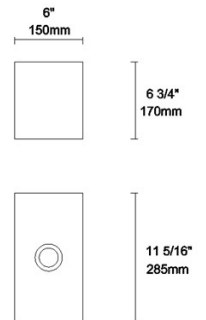

The photograph may not match the reference exactly. Please read the product description to identify the finish.

TECHNICAL CHARACTERISTICS

Type:	Wall fixture
IP Protection degrees:	IP20
Light source 1:	1 x E27 MAX 60W Maximum lamp diameter: 45.00 mm
Voltage / Frequency:	220-240V/50-60Hz
Warranty (Years):	2
Units per box:	8
Net Weight (Kg):	0.72
EAN:	8435381412449

IP20 650°

PAN-178-BY

Shade, beige fabric, 130x130x110mm

Structure material: Steel
Diffuser material: Fabric shade
Diffuser finish: Sandblasted

IP20 650°

PAN-186-20

Shade, beige, pleated, 130x130x110mm

Structure material: Steel
Diffuser material: Ribboned shade
Diffuser finish: Beige

IP20 RF
850°C

PAN-176-14

Shade, white, 182x170x150mm

Structure material: Steel
Diffuser material: Fabric shade
Diffuser finish: White

RF
850°C

PAN-176-BY

Shade, beige fabric, 182x170x150mm

Structure material: Steel
Diffuser material: Fabric shade
Diffuser finish: Sandblasted