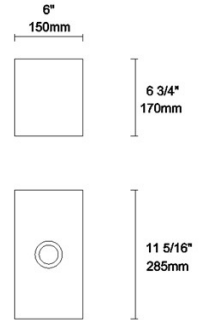

The photograph may not match the reference exactly. Please read the product description to identify the finish.

TECHNICAL CHARACTERISTICS

Type:	Wall fixture
IP Protection degrees:	IP20
Light source 1:	1 x E27 MAX 60W Maximum lamp diameter: 45.00 mm
Voltage / Frequency:	220-240V/50-60Hz
Warranty (Years):	2
Units per box:	8
Net Weight (Kg):	0.72
EAN:	8435381412449

IP20 650°

PAN-178-BY

Shade, beige fabric, 130x130x110mm

Structure material: Steel
Diffuser material: Fabric shade
Diffuser finish: Sandblasted

IP20 650°

PAN-186-20

Shade, beige, pleated, 130x130x110mm

Structure material: Steel
Diffuser material: Ribboned shade
Diffuser finish: Beige

IP20 RF
850°C

PAN-176-14

Shade, white, 182x170x150mm

Structure material: Steel
Diffuser material: Fabric shade
Diffuser finish: White

RF
850°C

PAN-176-BY

Shade, beige fabric, 182x170x150mm

Structure material: Steel
Diffuser material: Fabric shade
Diffuser finish: Sandblasted