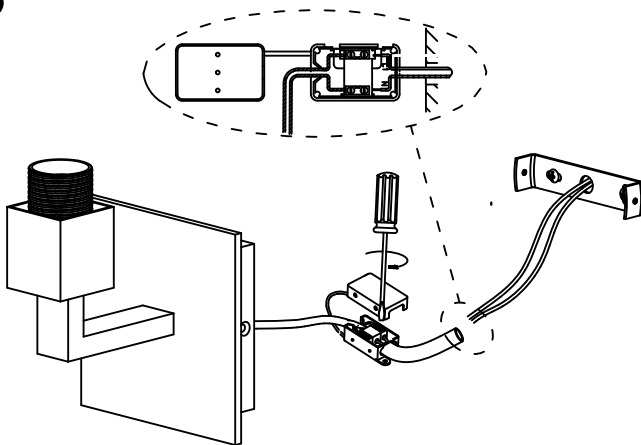

IP20 RF
850°C

PAN-219-05

Shade, black horizontal wrapping, Ø200mm

Structure material: Steel
Structure finish: White
Diffuser material: Ribboned shade
Diffuser finish: Black

IP20 RF
850°C

1

2

3