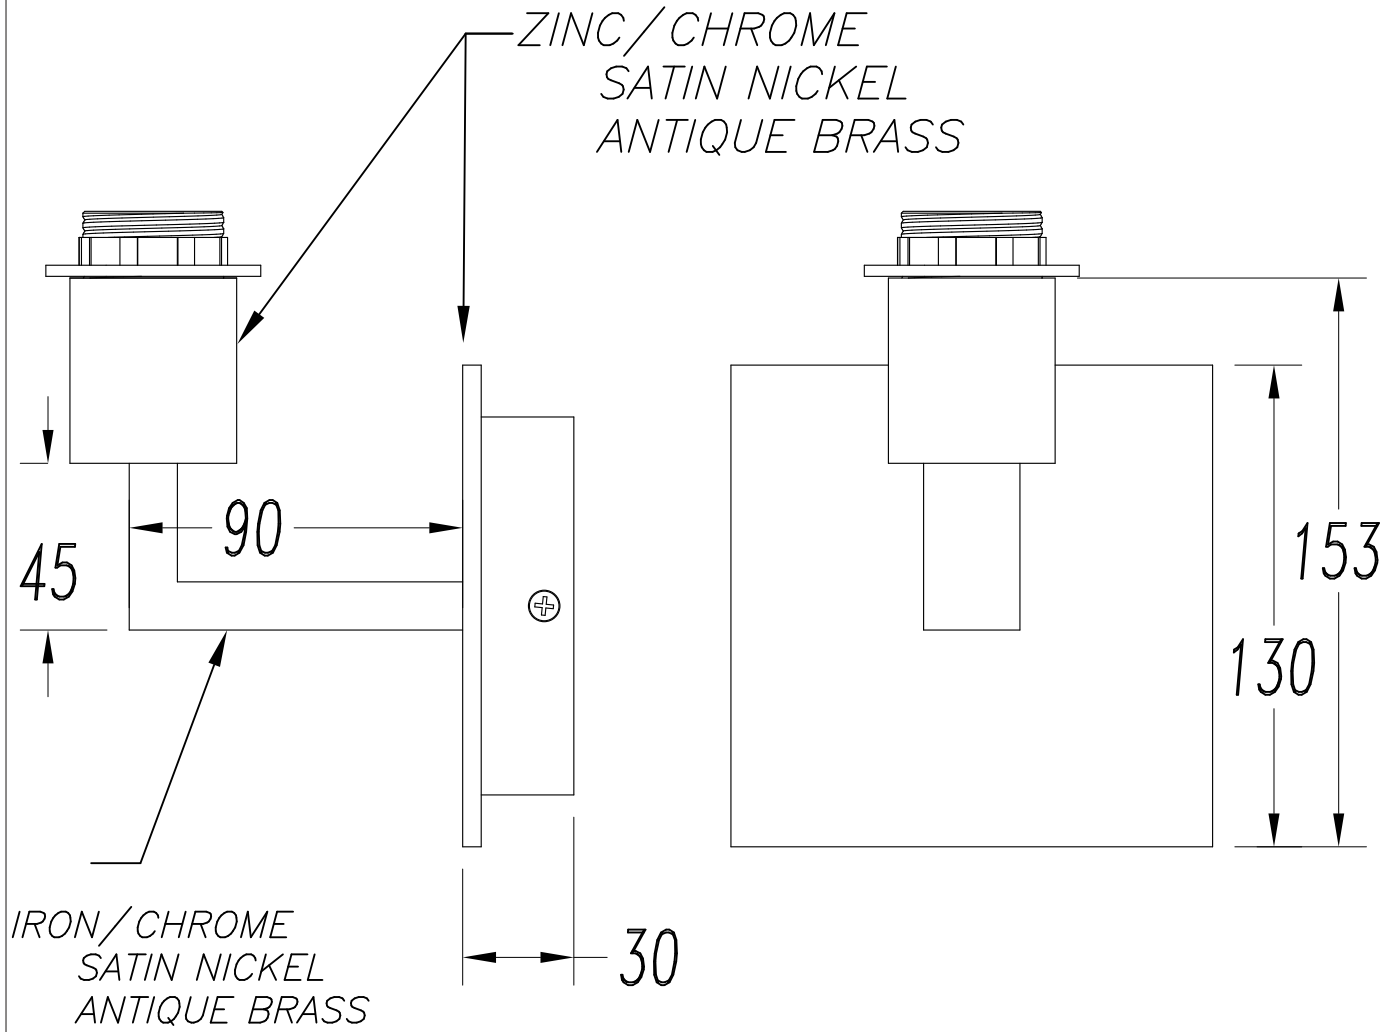

The photograph may not match the reference exactly. Please read the product description to identify the finish.

TECHNICAL CHARACTERISTICS

Type:	Wall fixture
IP Protection degrees:	IP20
Light source 1:	1 x E27 MAX 60W Maximum lamp diameter: 45.00 mm
Voltage / Frequency:	220-240V/50-60Hz
Warranty (Years):	2
Units per box:	8
Net Weight (Kg):	0.72
EAN:	8435381412449

IP20 RF
850°C

PAN-176-14

Shade, white, 182x170x150mm

Structure material: Steel
Diffuser material: Fabric shade
Diffuser finish: White

RF
850°C

PAN-176-BY

Shade, beige fabric, 182x170x150mm

Structure material: Steel
Diffuser material: Fabric shade
Diffuser finish: Sandblasted

RF
850°C

PAN-198-V7

Shade, old copper, Ø186mm

Structure material: Steel
Diffuser material: PVC
Diffuser finish: Antique copper

IP20 RF
850°C

PAN-219-14

Shade, white, horizontal wrapping, Ø200mm

Structure material: Steel
Structure finish: White
Diffuser material: Ribboned shade
Diffuser finish: White

IP20 RF
850°C

PAN-219-05

Shade, black horizontal wrapping, Ø200mm

Structure material: Steel
Structure finish: White
Diffuser material: Ribboned shade
Diffuser finish: Black

IP20 RF
850°C

1

2

3