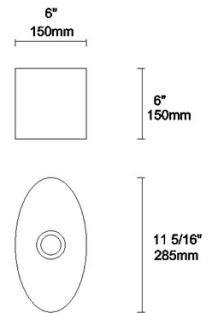

The photograph may not match the reference exactly. Please read the product description to identify the finish.

TECHNICAL CHARACTERISTICS

Type:	Wall fixture
IP Protection degrees:	IP20
Light source 1:	1 x E27 MAX 60W Maximum lamp diameter: 45.00 mm
Voltage / Frequency:	220-240V/50-60Hz
Warranty (Years):	2
Units per box:	8
Net Weight (Kg):	0.72
EAN:	8435381412449

IP20 RF
850°C

PAN-175-BY

Shade, beige fabric, Ø140mm

Structure material: Steel
Diffuser material: Fabric shade
Diffuser finish: Sandblasted

IP20 RF
850°C

PAN-177-14

Shade, oval shape, white, 285x150x150mm

Structure material: Steel
Diffuser material: Fabric shade
Diffuser finish: White

PAN-177-BY

Shade, oval shape, beige fabric, 285x150x150mm

Structure material: Steel
Diffuser material: Fabric shade
Diffuser finish: Sandblasted

RF
850°C

PAN-157-14

Shade, white, Ø200mm

Structure material: Steel
Diffuser material: Fabric shade
Diffuser finish: White

IP20 RF
850°C

PAN-176-14

Shade, white, 182x170x150mm

Structure material: Steel
Diffuser material: Fabric shade
Diffuser finish: White

RF
850°C

PAN-176-BY

Shade, beige fabric, 182x170x150mm

Structure material: Steel
Diffuser material: Fabric shade
Diffuser finish: Sandblasted