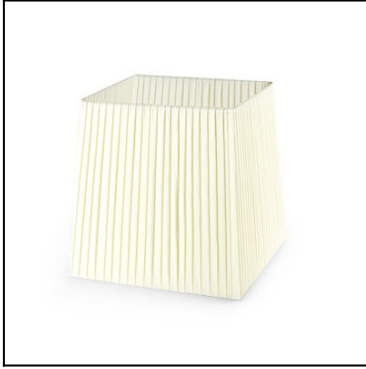

MATERIALS / FINISHES

Structure material:	Steel Zamak
Structure finish:	Patine

Download photometric file .ldt /.ies

Click on image to download energy label

PAN-175-14

Shade, white, Ø140mm

Structure material: Steel
Diffuser material: Fabric shade
Diffuser finish: White

IP20 RF
850°C

PAN-175-BY

Shade, beige fabric, Ø140mm

Structure material: Steel
Diffuser material: Fabric shade
Diffuser finish: Sandblasted

IP20 RF
850°C

PAN-177-14

Shade, oval shape, white, 285x150x150mm

Structure material: Steel
Diffuser material: Fabric shade
Diffuser finish: White

IP20 RF
850°C

PAN-157-BY

Structure material: Steel
Diffuser material: Fabric shade
Diffuser finish: Sandblasted

IP20 RF
850°C

PAN-178-14

Shade, white, 130x130x110mm

Structure material: Steel
Diffuser material: Fabric shade
Diffuser finish: White

IP20 650°

PAN-178-BY

Shade, beige fabric, 130x130x110mm

Structure material: Steel
Diffuser material: Fabric shade
Diffuser finish: Sandblasted

IP20 650°

PAN-186-20

Shade, beige, pleated, 130x130x110mm

Structure material: Steel
Diffuser material: Ribboned shade
Diffuser finish: Beige