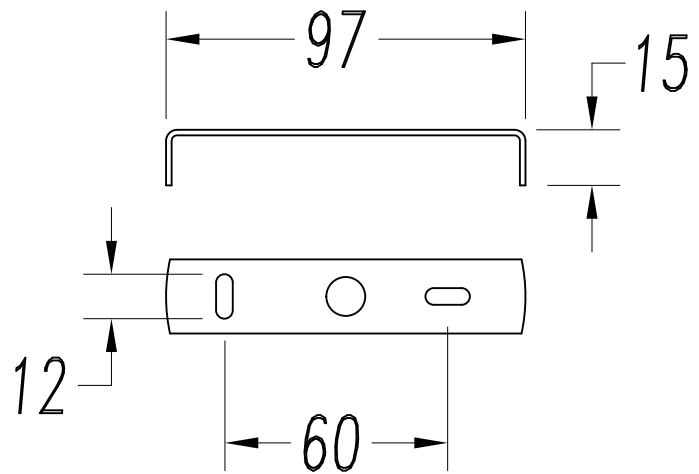

The photograph may not match the reference exactly. Please read the product description to identify the finish.

TECHNICAL CHARACTERISTICS

Type:	Wall fixture
IP Protection degrees:	IP20
Light source 1:	1 x E27 MAX 60W Maximum lamp diameter: 45.00 mm
Voltage / Frequency:	220-240V/50-60Hz
Warranty (Years):	2
Units per box:	8
Net Weight (Kg):	0.72
EAN:	8435381412449

IP20 RF
850°C

PAN-219-05

Shade, black horizontal wrapping, Ø200mm

Structure material: Steel
Structure finish: White
Diffuser material: Ribboned shade
Diffuser finish: Black

IP20 RF
850°C

1

2

3