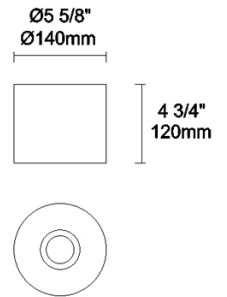

The photograph may not match the reference exactly. Please read the product description to identify the finish.

TECHNICAL CHARACTERISTICS

Type:	Wall fixture
IP Protection degrees:	IP20
Light source 1:	1 x E27 MAX 60W Maximum lamp diameter: 45.00 mm
Voltage / Frequency:	220-240V/50-60Hz
Warranty (Years):	2
Units per box:	8
Net Weight (Kg):	0.72
EAN:	8435381412449

MATERIALS / FINISHES

Structure material:	Steel Zamak
Structure finish:	Patine

Download photometric file .ldt /.ies

Click on image to download energy label

PAN-175-14

Shade, white, Ø140mm

Structure material: Steel
Diffuser material: Fabric shade
Diffuser finish: White

IP20 RF
850°C

PAN-175-BY

Shade, beige fabric, Ø140mm

Structure material: Steel
Diffuser material: Fabric shade
Diffuser finish: Sandblasted

IP20 RF
850°C

PAN-177-14

Shade, oval shape, white, 285x150x150mm

Structure material: Steel
Diffuser material: Fabric shade
Diffuser finish: White

IP20 RF
850°C

PAN-176-14

Shade, white, 182x170x150mm

Structure material: Steel
Diffuser material: Fabric shade
Diffuser finish: White

RF
850°C

PAN-176-BY

Shade, beige fabric, 182x170x150mm

Structure material: Steel
Diffuser material: Fabric shade
Diffuser finish: Sandblasted