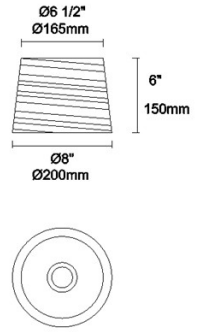

The photograph may not match the reference exactly. Please read the product description to identify the finish.

TECHNICAL CHARACTERISTICS

Type:	Wall fixture
IP Protection degrees:	IP20
Light source 1:	1 x E27 MAX 60W Maximum lamp diameter: 45.00 mm
Voltage / Frequency:	220-240V/50-60Hz
Warranty (Years):	2
Units per box:	8
Net Weight (Kg):	0.72
EAN:	8435381412449

IP20 650°

PAN-178-BY

Shade, beige fabric, 130x130x110mm

Structure material: Steel
Diffuser material: Fabric shade
Diffuser finish: Sandblasted

IP20 650°

PAN-186-20

Shade, beige, pleated, 130x130x110mm

Structure material: Steel
Diffuser material: Ribboned shade
Diffuser finish: Beige

IP20 RF
850°C

PAN-176-14

Shade, white, 182x170x150mm

Structure material: Steel
Diffuser material: Fabric shade
Diffuser finish: White

RF
850°C

PAN-176-BY

Shade, beige fabric, 182x170x150mm

Structure material: Steel
Diffuser material: Fabric shade
Diffuser finish: Sandblasted

RF
850°C

PAN-198-V7

Shade, old copper, Ø186mm

Structure material: Steel
Diffuser material: PVC
Diffuser finish: Antique copper

IP20 RF
850°C

PAN-219-14

Shade, white, horizontal wrapping, Ø200mm

Structure material: Steel
Structure finish: White
Diffuser material: Ribboned shade
Diffuser finish: White