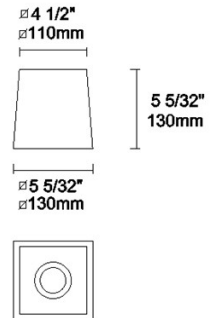

The photograph may not match the reference exactly. Please read the product description to identify the finish.

TECHNICAL CHARACTERISTICS

Type:	Wall fixture
IP Protection degrees:	IP20
Light source 1:	1 x E27 MAX 60W Maximum lamp diameter: 45.00 mm
Voltage / Frequency:	220-240V/50-60Hz
Warranty (Years):	2
Units per box:	8
Net Weight (Kg):	0.72
EAN:	8435381412449

IP20 RF
850°C

PAN-157-BY

Structure material: Steel
Diffuser material: Fabric shade
Diffuser finish: Sandblasted

IP20 RF
850°C

PAN-178-14

Shade, white, 130x130x110mm

Structure material: Steel
Diffuser material: Fabric shade
Diffuser finish: White

IP20 650°

PAN-178-BY

Shade, beige fabric, 130x130x110mm

Structure material: Steel
Diffuser material: Fabric shade
Diffuser finish: Sandblasted

IP20 650°

PAN-186-20

Shade, beige, pleated, 130x130x110mm

Structure material: Steel
Diffuser material: Ribboned shade
Diffuser finish: Beige

IP20 RF
850°C

PAN-176-14

Shade, white, 182x170x150mm

Structure material: Steel
Diffuser material: Fabric shade
Diffuser finish: White

RF
850°C

PAN-176-BY

Shade, beige fabric, 182x170x150mm

Structure material: Steel
Diffuser material: Fabric shade
Diffuser finish: Sandblasted