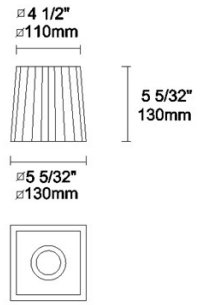

The photograph may not match the reference exactly. Please read the product description to identify the finish.

TECHNICAL CHARACTERISTICS

Type:	Wall fixture
IP Protection degrees:	IP20
Light source 1:	1 x E27 MAX 60W Maximum lamp diameter: 45.00 mm
Voltage / Frequency:	220-240V/50-60Hz
Warranty (Years):	2
Units per box:	8
Net Weight (Kg):	0.72
EAN:	8435381412449

IP20 650°

PAN-178-BY

Shade, beige fabric, 130x130x110mm

Structure material: Steel
Diffuser material: Fabric shade
Diffuser finish: Sandblasted

IP20 650°

PAN-186-20

Shade, beige, pleated, 130x130x110mm

Structure material: Steel
Diffuser material: Ribboned shade
Diffuser finish: Beige

IP20 RF
850°C

PAN-176-14

Shade, white, 182x170x150mm

Structure material: Steel
Diffuser material: Fabric shade
Diffuser finish: White

RF
850°C

PAN-176-BY

Shade, beige fabric, 182x170x150mm

Structure material: Steel
Diffuser material: Fabric shade
Diffuser finish: Sandblasted