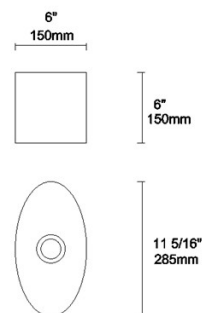

The photograph may not match the reference exactly. Please read the product description to identify the finish.

TECHNICAL CHARACTERISTICS

Type:	Wall fixture
IP Protection degrees:	IP20
Light source 1:	1 x E27 MAX 60W Maximum lamp diameter: 45.00 mm
Voltage / Frequency:	220-240V/50-60Hz
Warranty (Years):	2
Units per box:	8
Net Weight (Kg):	0.72
EAN:	8435381412449

IP20 RF
850°C

PAN-175-BY

Shade, beige fabric, Ø140mm

Structure material: Steel
Diffuser material: Fabric shade
Diffuser finish: Sandblasted

IP20 RF
850°C

PAN-177-14

Shade, oval shape, white, 285x150x150mm

Structure material: Steel
Diffuser material: Fabric shade
Diffuser finish: White

PAN-177-BY

Shade, oval shape, beige fabric, 285x150x150mm

Structure material: Steel
Diffuser material: Fabric shade
Diffuser finish: Sandblasted

RF
850°C

PAN-157-14

Shade, white, Ø200mm

Structure material: Steel
Diffuser material: Fabric shade
Diffuser finish: White

IP20 RF
850°C

PAN-176-14

Shade, white, 182x170x150mm

Structure material: Steel
Diffuser material: Fabric shade
Diffuser finish: White

RF
850°C

PAN-176-BY

Shade, beige fabric, 182x170x150mm

Structure material: Steel
Diffuser material: Fabric shade
Diffuser finish: Sandblasted