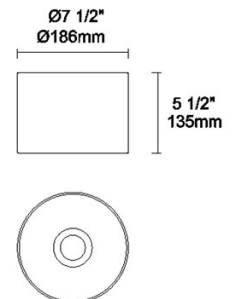

IP20 RF
850°C