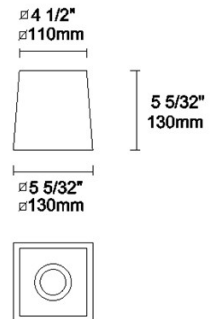

The photograph may not match the reference exactly. Please read the product description to identify the finish.

TECHNICAL CHARACTERISTICS

Type:	Wall fixture
IP Protection degrees:	IP20
Light source 1:	1 x E27 MAX 60W Maximum lamp diameter: 45.00 mm
Voltage / Frequency:	220-240V/50-60Hz
Warranty (Years):	2
Units per box:	8
Net Weight (Kg):	0.72
EAN:	8435381412449

IP20 RF
850°C

PAN-157-BY

Structure material: Steel
Diffuser material: Fabric shade
Diffuser finish: Sandblasted

IP20 RF
850°C

PAN-178-14

Shade, white, 130x130x110mm

Structure material: Steel
Diffuser material: Fabric shade
Diffuser finish: White

IP20 650°

PAN-178-BY

Shade, beige fabric, 130x130x110mm

Structure material: Steel
Diffuser material: Fabric shade
Diffuser finish: Sandblasted

IP20 650°

PAN-186-20

Shade, beige, pleated, 130x130x110mm

Structure material: Steel
Diffuser material: Ribboned shade
Diffuser finish: Beige