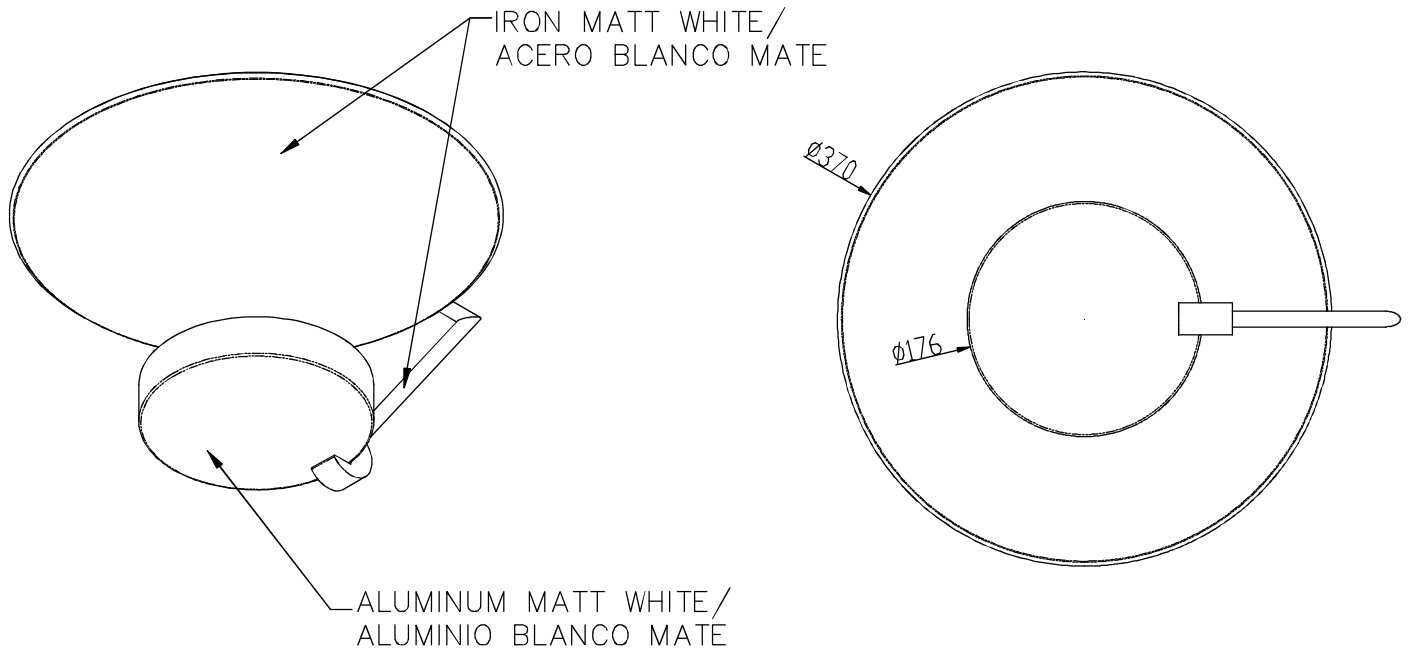

**Design by GROK Team**

The photograph may not match the reference exactly. Please read the product description to identify the finish.

**TECHNICAL CHARACTERISTICS**

Type:	Ceiling fixture
IP Protection degrees:	IP23
Light source 1:	12 x LED Cree 24,8W Warm White - 3000K 2654 lm <sup>(N)</sup> CRI 80
Voltage / Frequency:	100-240V/50-60Hz
Warranty (Years):	2
Option to extend the guarantee (Years):	5
Units per box:	4
Net Weight (Kg):	2.51
EAN:	8435381414108

Click on image to download energy label

**GEAR**

Multi-voltage electronic gear included (100-240V / 50-60Hz)

Lm<sup>(N)</sup>: Nominal flow of light in actual working conditions. Its actual flow will depend on the environmental conditions and the efficiency of the optics and/or diffuser.