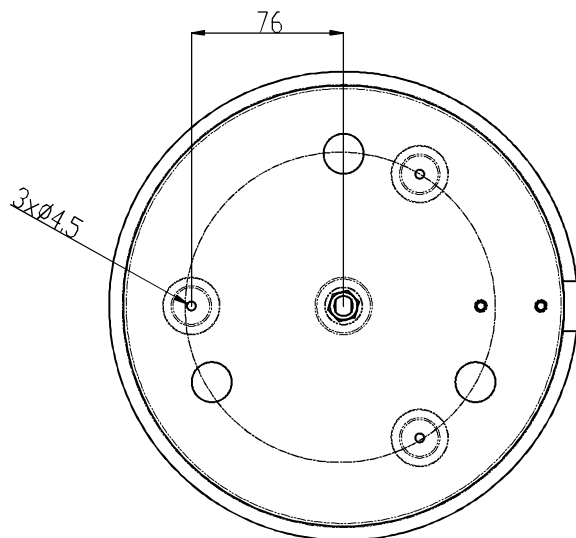

**Design by GROK Team**

The photograph may not match the reference exactly. Please read the product description to identify the finish.

**TECHNICAL CHARACTERISTICS**

Type:	Ceiling fixture
IP Protection degrees:	IP23
Light source 1:	12 x LED Cree 24,8W Warm White - 3000K 2654 lm <sup>(N)</sup> CRI 80
Voltage / Frequency:	100-240V/50-60Hz
Warranty (Years):	2
Option to extend the guarantee (Years):	5
Units per box:	4
Net Weight (Kg):	2.51
EAN:	8435381414108

Click on image to download energy label

**GEAR**

Multi-voltage electronic gear included (100-240V / 50-60Hz)

Lm<sup>(N)</sup>: Nominal flow of light in actual working conditions. Its actual flow will depend on the environmental conditions and the efficiency of the optics and/or diffuser.