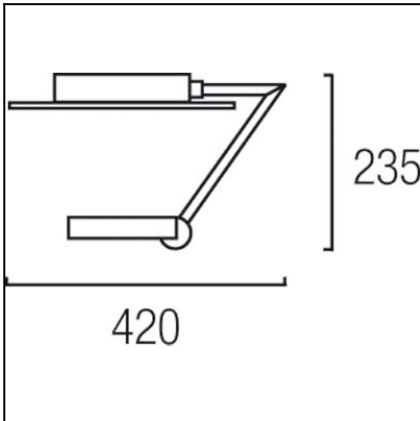

**Design by GROK Team**

The photograph may not match the reference exactly. Please read the product description to identify the finish.

**TECHNICAL CHARACTERISTICS**

Type:	Ceiling fixture
IP Protection degrees:	IP23
Light source 1:	12 x LED Cree 24,8W Warm White - 3000K 2654 lm <sup>(N)</sup> CRI 80
Voltage / Frequency:	100-240V/50-60Hz
Warranty (Years):	2
Option to extend the guarantee (Years):	5
Units per box:	4
Net Weight (Kg):	2.51
EAN:	8435381414108