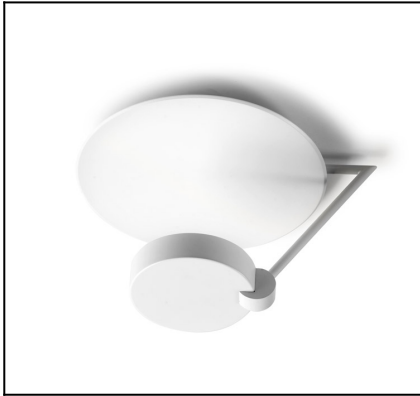

**Design by GROK Team**

The photograph may not match the reference exactly. Please read the product description to identify the finish.

**TECHNICAL CHARACTERISTICS**

Type:	Ceiling fixture
IP Protection degrees:	IP23
Light source 1:	12 x LED Cree 24,8W Warm White - 3000K 2654 lm <sup>(N)</sup> CRI 80
Voltage / Frequency:	100-240V/50-60Hz
Warranty (Years):	2
Option to extend the guarantee (Years):	5
Units per box:	4
Net Weight (Kg):	2.51
EAN:	8435381414108

**MATERIALS / FINISHES**

<b>Structure material:</b>	Aluminium	<b>Diffuser material:</b>	Methacrylate
<b>Structure finish:</b>	Matt white	<b>Diffuser finish:</b>	Transparent

Download photometric file .ldt /.ies