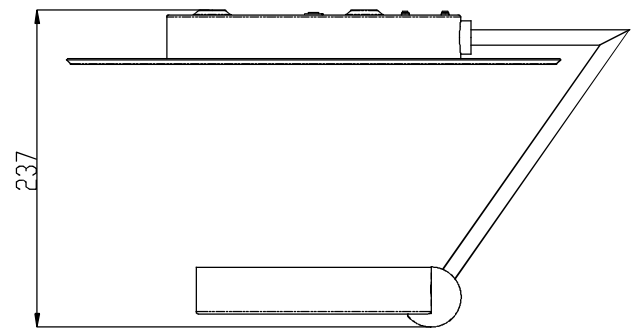

Click on image to download energy label

**GEAR**

Multi-voltage electronic gear included (100-240V / 50-60Hz)

Lm<sup>(N)</sup>: Nominal flow of light in actual working conditions. Its actual flow will depend on the environmental conditions and the efficiency of the optics and/or diffuser.