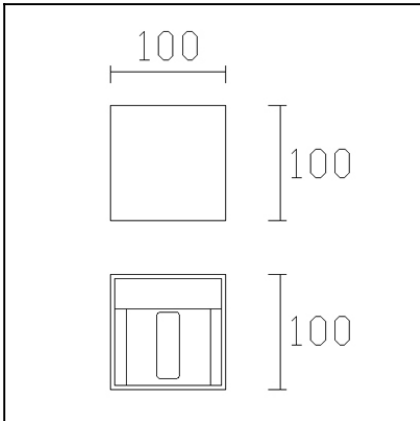

The photograph may not match the reference exactly. Please read the product description to identify the finish.

TECHNICAL CHARACTERISTICS

Type:	Wall fixture
IP Protection degrees:	IP20
Light source 1:	4 x LED Cree LED 4.1W Warm White - 3000K 428 lm ^(N) CRI 80
Voltage / Frequency:	100-240V/50-60Hz
Warranty (Years):	2
Option to extend the guarantee (Years):	5
Units per box:	6
Net Weight (Kg):	0.67

MATERIALS / FINISHES

Structure material: Extruded aluminium
Injected aluminium

Structure finish: Matt white

Download photometric file .ldt / .ies

Click on image to download energy label

GEAR

Multi-voltage electronic gear included (110-240 V / 50-60 Hz)