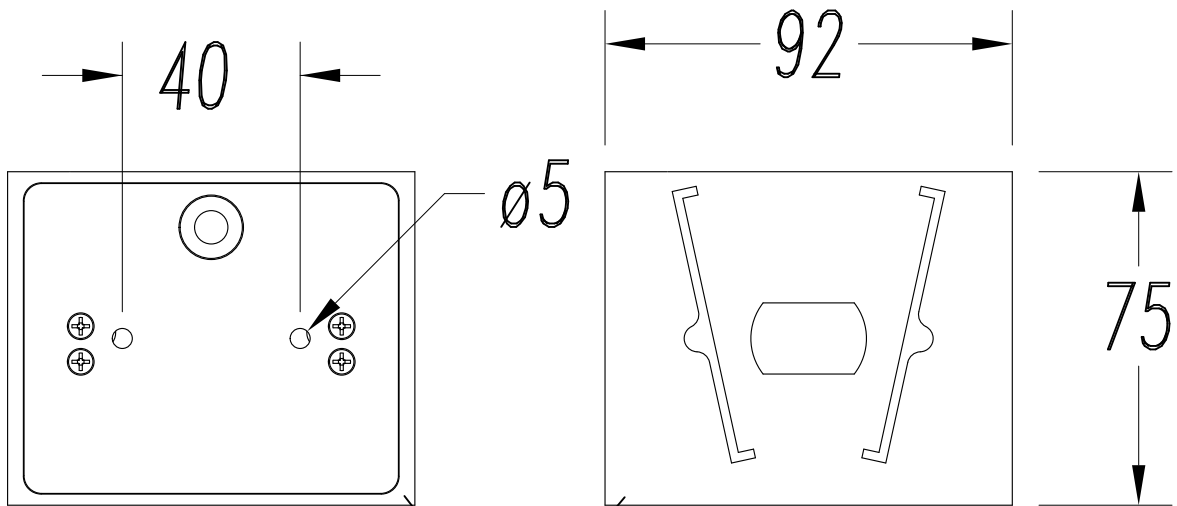

ALUMINIUM/MATT WHITE