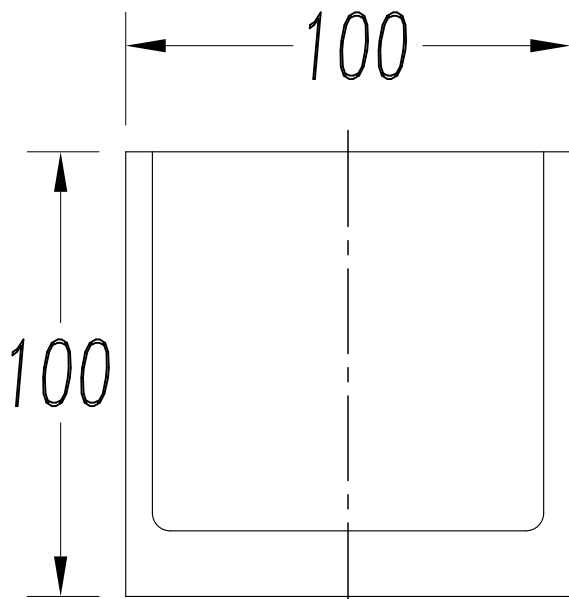

ALUMINIUM/MATT WHITE
MATT RED
MATT SILVER