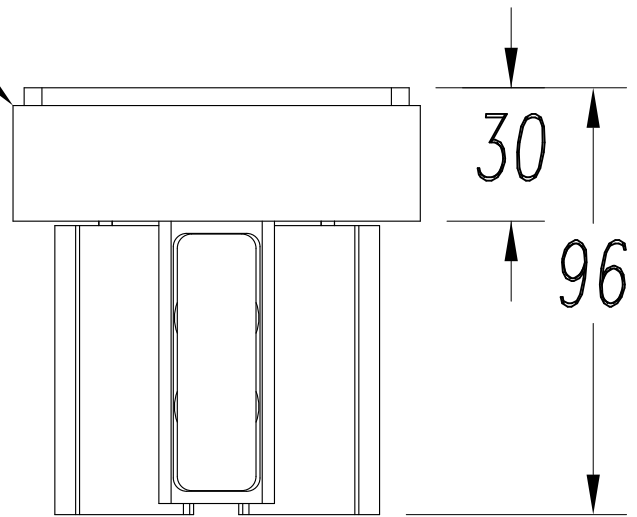

ALUMINIUM/MATT WHITE
MATT RED
MATT SILVER