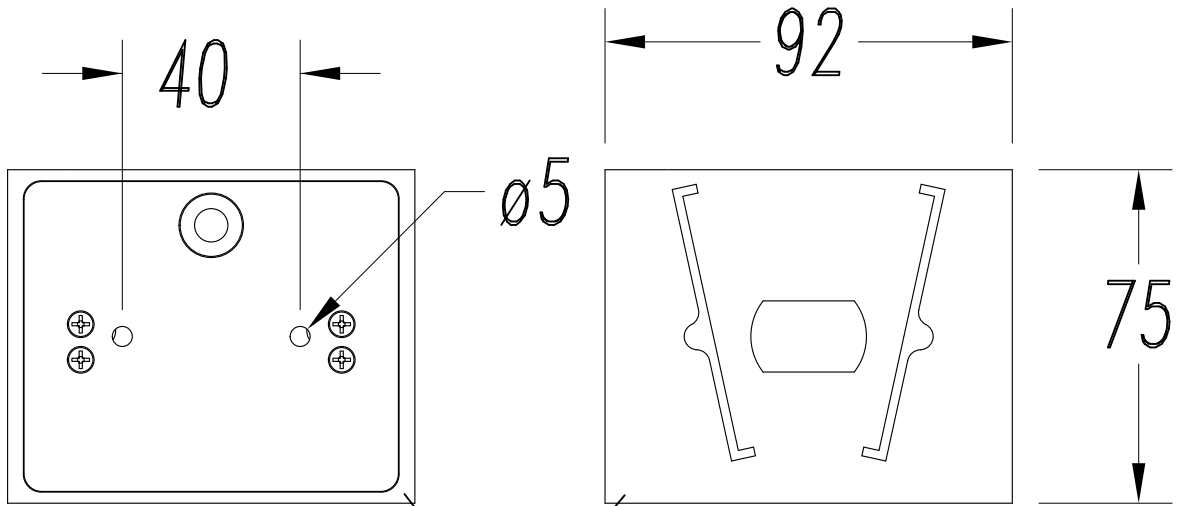

ALUMINIUM/MATT WHITE