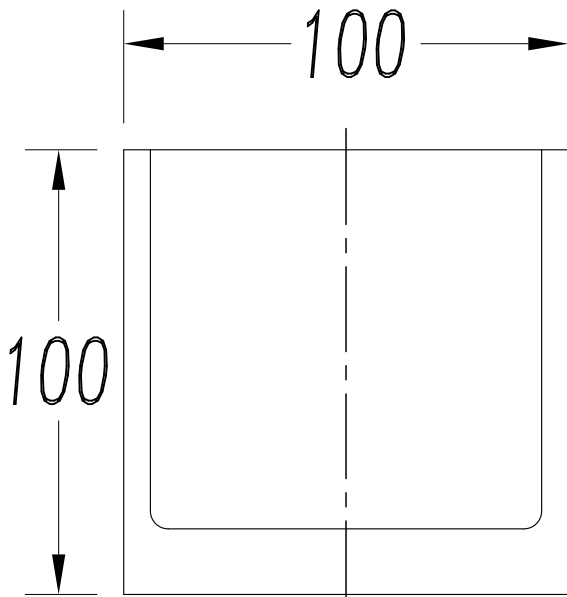

ALUMINIUM/MATT WHITE
MATT RED
MATT SILVER