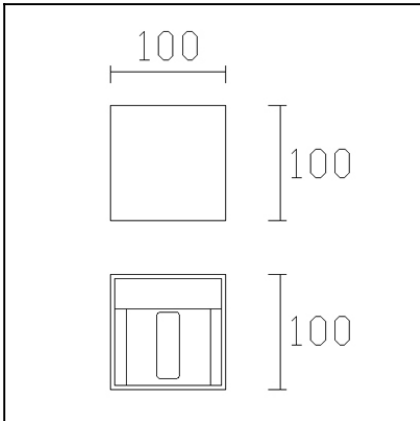

The photograph may not match the reference exactly. Please read the product description to identify the finish.

### TECHNICAL CHARACTERISTICS

Type:	Wall fixture
IP Protection degrees:	IP20
Light source 1:	4 x LED Cree LED 4.1W Warm White - 3000K 428 lm <sup>(N)</sup> CRI 80
Voltage / Frequency:	100-240V/50-60Hz
Warranty (Years):	2
Option to extend the guarantee (Years):	5
Units per box:	6
Net Weight (Kg):	0.67