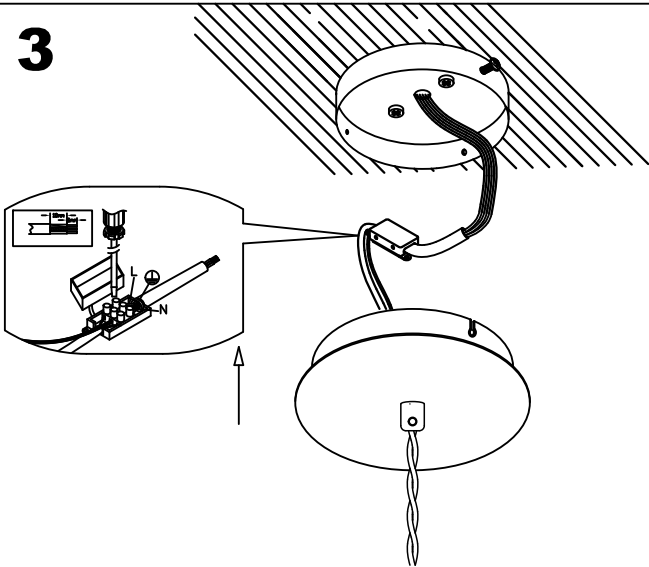

### TECHNICAL CHARACTERISTICS

Type:	Pendant
IP Protection degrees:	IP20
Light source 1:	1 x E27 MAX 100W Maximum lamp length: 225.00 mm
Total power consumption (W):	100
Voltage / Frequency:	220-240V/50-60Hz
Warranty (Years):	2
Units per box:	2
Net Weight (Kg):	1.305
EAN:	8435381409890

### MATERIALS / FINISHES

<b>Structure material:</b>	Steel Aluminium
<b>Structure finish:</b>	Old brown Off-white

Download photometric file .ldt / .ies

Click on image to download energy label

1

2

3

4