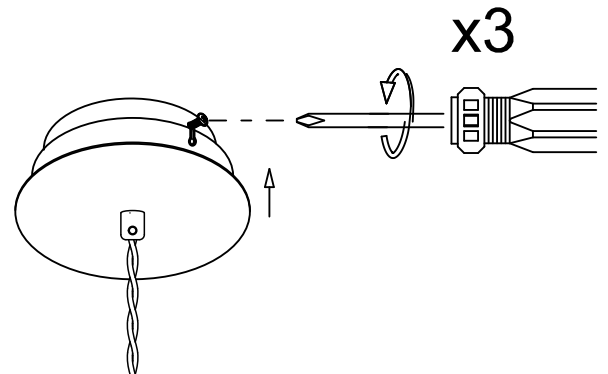

### TECHNICAL CHARACTERISTICS

Type:	Pendant
IP Protection degrees:	IP20
Light source 1:	1 x E27 MAX 100W Maximum lamp length: 225.00 mm
Total power consumption (W):	100
Voltage / Frequency:	220-240V/50-60Hz
Warranty (Years):	2
Units per box:	2
Net Weight (Kg):	1.305
EAN:	8435381409890

### MATERIALS / FINISHES

<b>Structure material:</b>	Steel Aluminium
<b>Structure finish:</b>	Old brown Off-white

Download photometric file .ldt / .ies

Click on image to download energy label

1

2

3

4