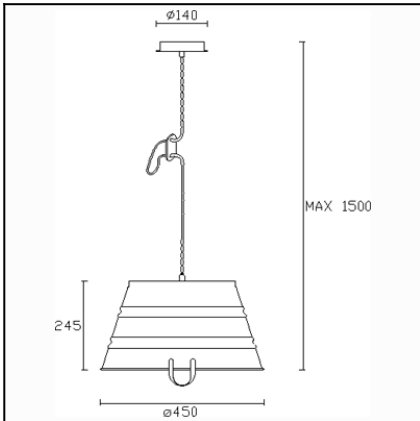

The photograph may not match the reference exactly. Please read the product description to identify the finish.

### TECHNICAL CHARACTERISTICS

Type:	Pendant
IP Protection degrees:	IP20
Light source 1:	1 x E27 MAX 100W Maximum lamp length: 225.00 mm
Total power consumption (W):	100
Voltage / Frequency:	220-240V/50-60Hz
Warranty (Years):	2
Units per box:	2
Net Weight (Kg):	1.305
EAN:	8435381409890