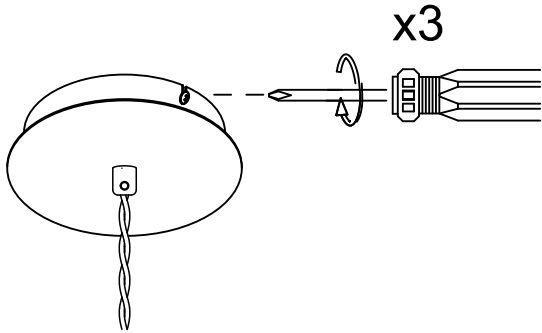

### TECHNICAL CHARACTERISTICS

Type:	Pendant
IP Protection degrees:	IP20
Light source 1:	1 x E27 MAX 100W Maximum lamp length: 225.00 mm
Total power consumption (W):	100
Voltage / Frequency:	220-240V/50-60Hz
Warranty (Years):	2
Units per box:	2
Net Weight (Kg):	1.305
EAN:	8435381409890

### MATERIALS / FINISHES

<b>Structure material:</b>	Steel Aluminium
<b>Structure finish:</b>	Old brown Off-white

Download photometric file .ldt / .ies

Click on image to download energy label

1

2

3

4