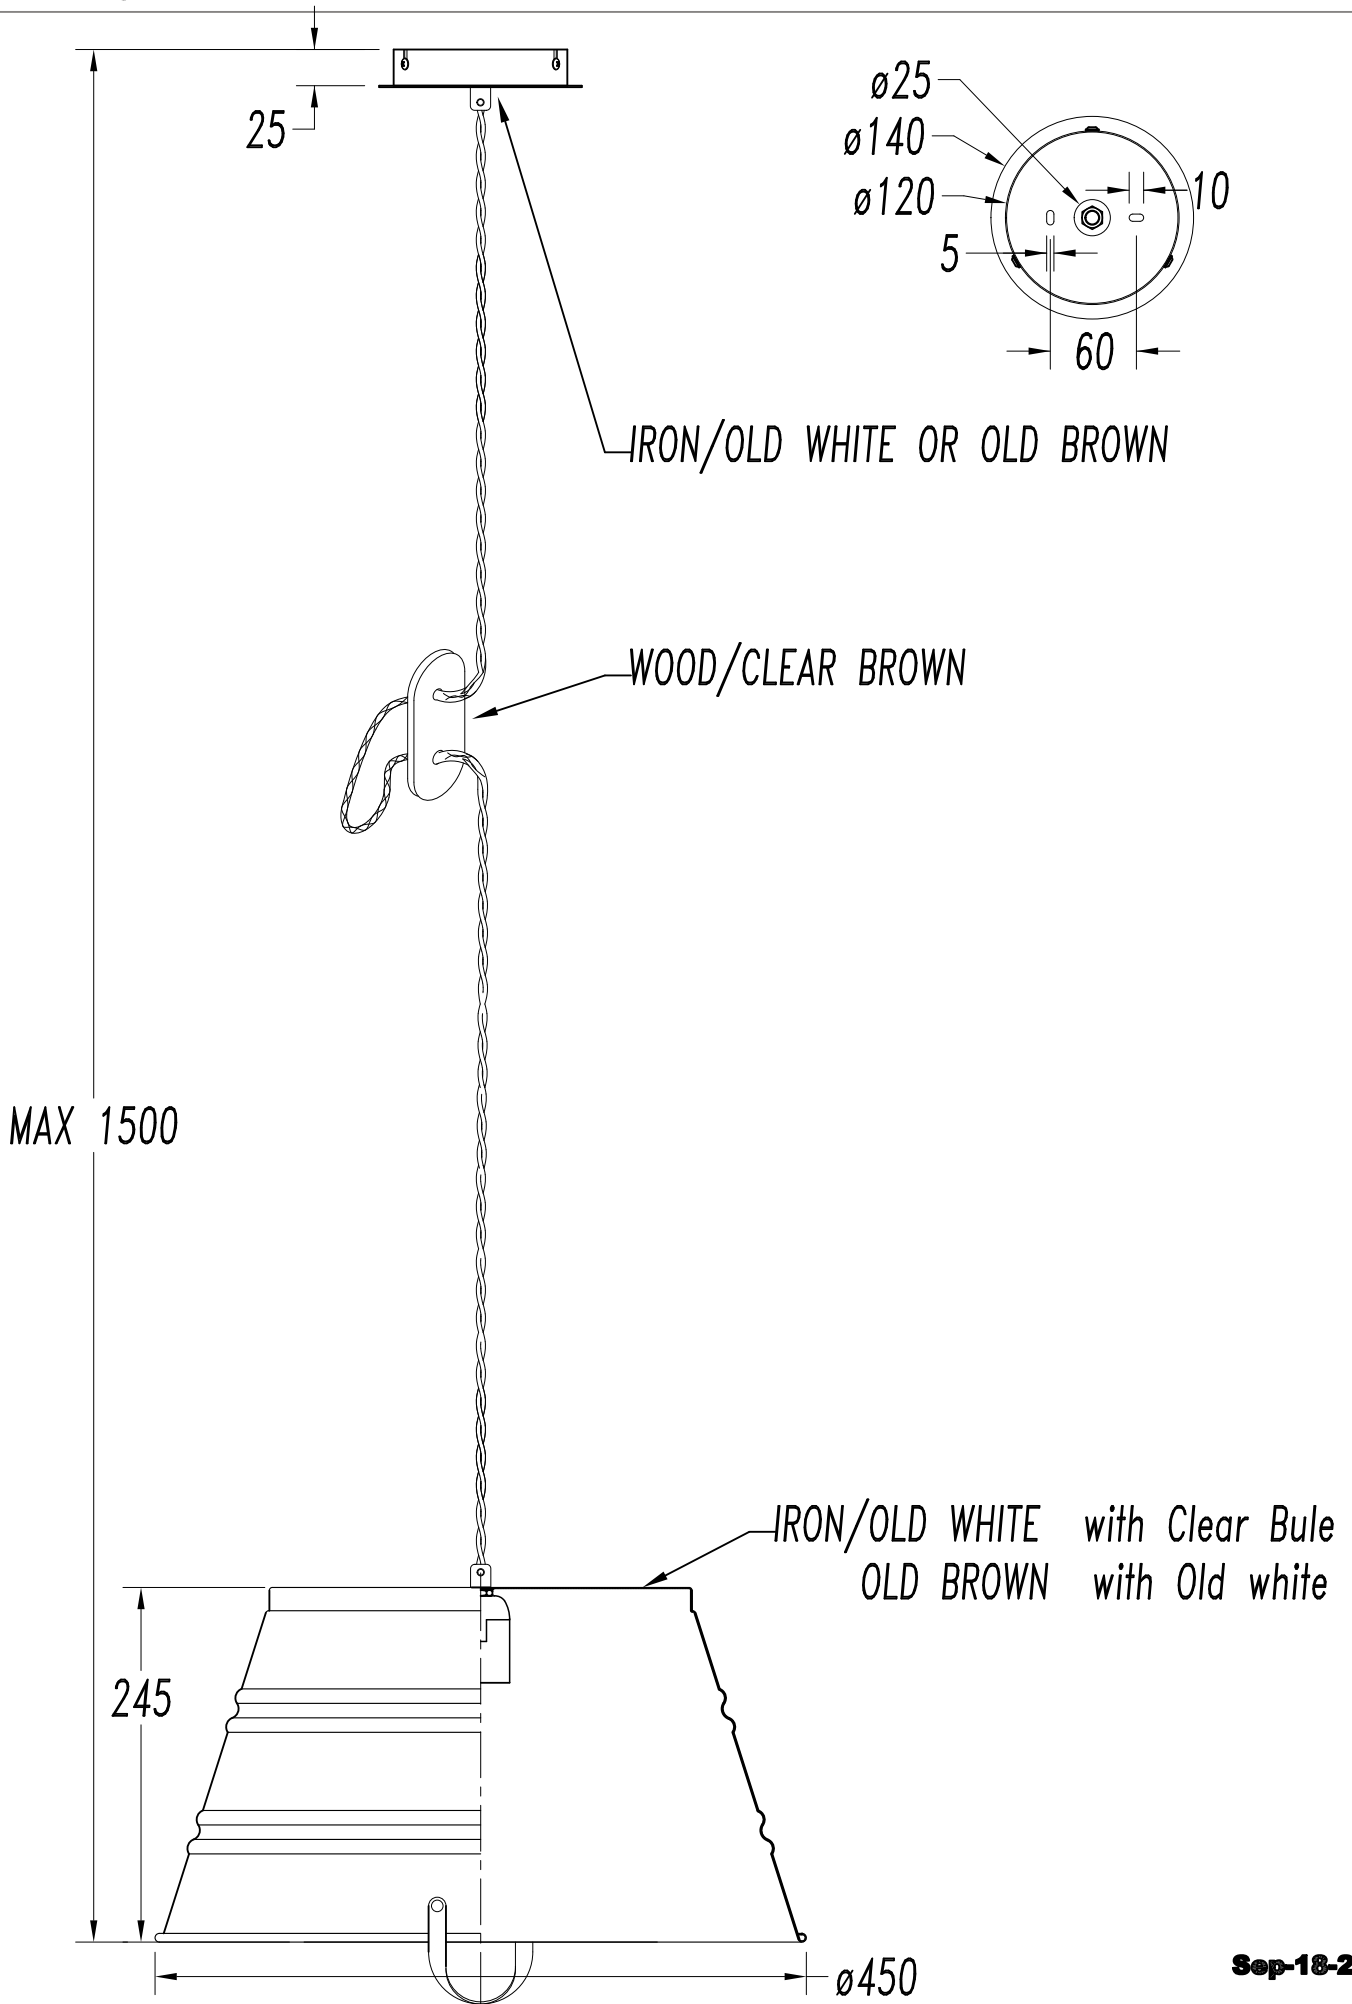

The photograph may not match the reference exactly. Please read the product description to identify the finish.

### TECHNICAL CHARACTERISTICS

Type:	Pendant
IP Protection degrees:	IP20
Light source 1:	1 x E27 MAX 100W Maximum lamp length: 225.00 mm
Total power consumption (W):	100
Voltage / Frequency:	220-240V/50-60Hz
Warranty (Years):	2
Units per box:	2
Net Weight (Kg):	1.305
EAN:	8435381409890

### MATERIALS / FINISHES

<b>Structure material:</b>	Steel Aluminium
<b>Structure finish:</b>	Old brown Off-white

Download photometric file .ldt / .ies

Click on image to download energy label

1

2

3

4