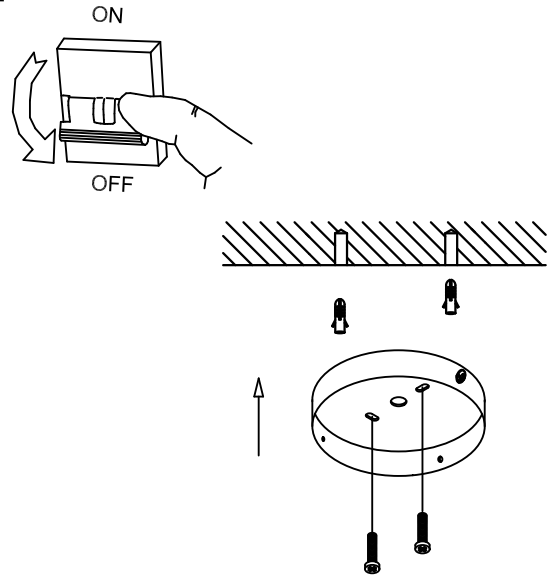

### TECHNICAL CHARACTERISTICS

Type:	Pendant
IP Protection degrees:	IP20
Light source 1:	1 x E27 MAX 100W Maximum lamp length: 225.00 mm
Total power consumption (W):	100
Voltage / Frequency:	220-240V/50-60Hz
Warranty (Years):	2
Units per box:	2
Net Weight (Kg):	1.305
EAN:	8435381409890

### MATERIALS / FINISHES

<b>Structure material:</b>	Steel Aluminium
<b>Structure finish:</b>	Old brown Off-white

Download photometric file .ldt / .ies

Click on image to download energy label

1

2

3

4