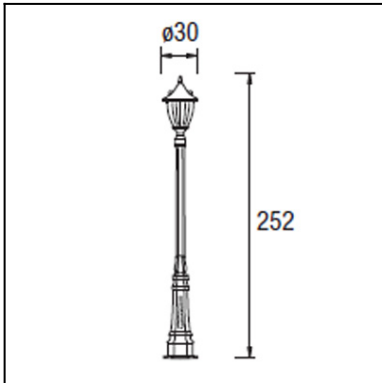

[Download photometric file .ldt / .ies](#)