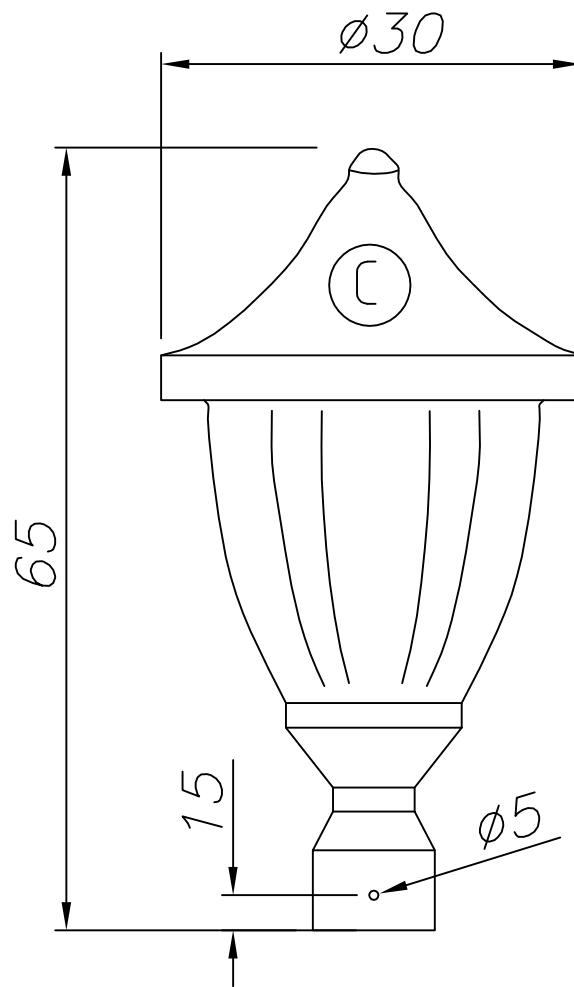

Type:	Streetlight head
IP Protection degrees:	IP23
Light source 1:	3 x E14 max. 60W Maximum lamp length: 120.00 mm Maximum lamp diameter: 35.00 mm
Total power consumption (W):	180
Voltage / Frequency:	220-240V/50-60Hz
Warranty (Years):	2
Units per box:	1
Net Weight (Kg):	4.485
EAN:	8435111036426

ref. 60-9151-XX-XX

INTERNAL SIZE
56x56mm