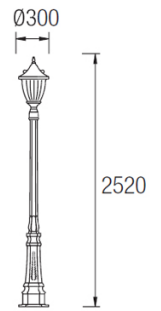

Type:	Streetlight head
IP Protection degrees:	IP23
Light source 1:	3 x E14 max. 60W Maximum lamp length: 120.00 mm Maximum lamp diameter: 35.00 mm
Total power consumption (W):	180
Voltage / Frequency:	220-240V/50-60Hz
Warranty (Years):	2
Units per box:	1
Net Weight (Kg):	4.485
EAN:	8435111036426

ref. 60-9151-XX-XX

INTERNAL SIZE
56x56mm