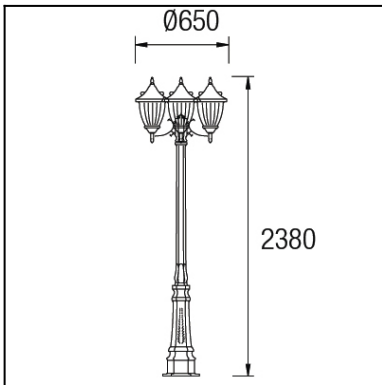

The photograph may not match the reference exactly. Please read the product description to identify the finish.

[Download photometric file .ldt / .ies](#)

[Click on image to download energy label](#)

TECHNICAL CHARACTERISTICS

Type:	Streetlight head
IP Protection degrees:	IP23
Light source 1:	3 x E27 max. 100W Maximum lamp length: 167.00 mm Maximum lamp diameter: 51.00 mm
Total power consumption (W):	300
Voltage / Frequency:	220-240V/50-60Hz
Warranty (Years):	2
Units per box:	1
Net Weight (Kg):	8.24
EAN:	8435111036433