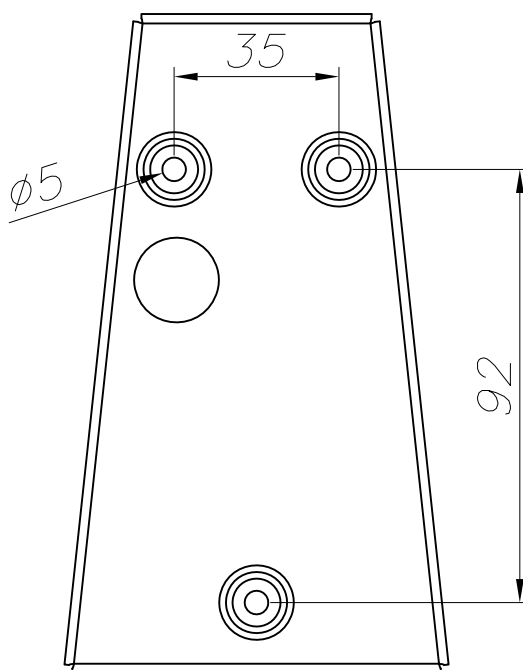

PLANTILLA DE INSTALACIÓN
INSTALLATION TEMPLATE