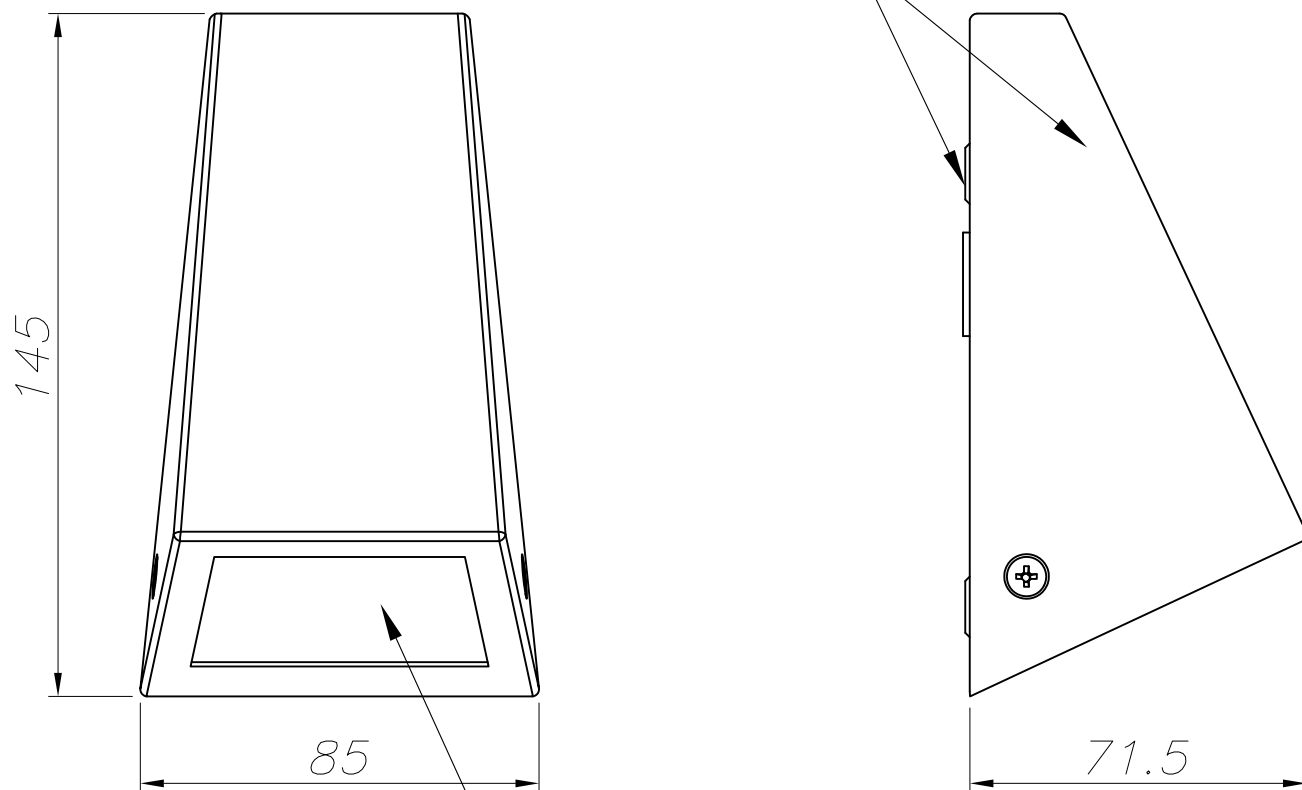

ACERO GALVANIZADO Y PINTADO
GALVANIZED AND PAINTED IRON

CRISTAL MATE
ACID MATT GLASS