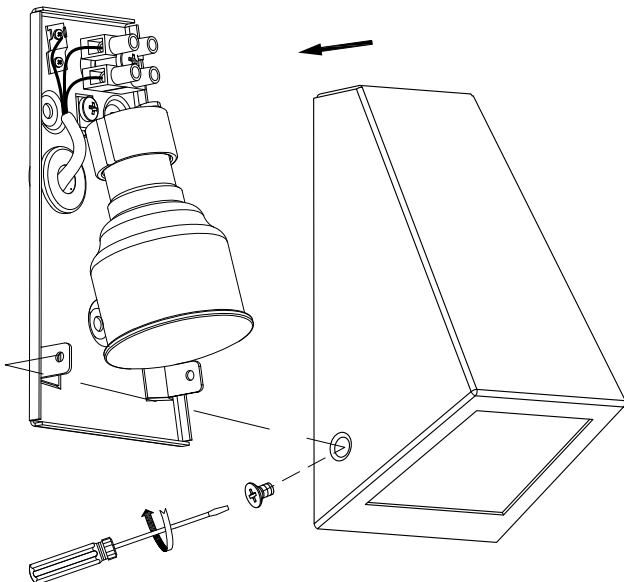

The photograph may not match the reference exactly. Please read the product description to identify the finish.

TECHNICAL CHARACTERISTICS

Type:	Wall fixture
IP Protection degrees:	IP44
IK Protection degrees:	IK04
Light source 1:	1 x GU10 max. 35W Maximum lamp length: 70.00 mm
Total power consumption (W):	35
Voltage / Frequency:	220-240V/50-60Hz
Warranty (Years):	2
Units per box:	18
Net Weight (Kg):	0.37
EAN:	8435111088593

ACERO GALVANIZADO Y PINTADO
GALVANIZED AND PAINTED IRON

CRISTAL MATE
ACID MATT GLASS

PLANTILLA DE INSTALACIÓN
INSTALLATION TEMPLATE

①

②

③

④

⑤