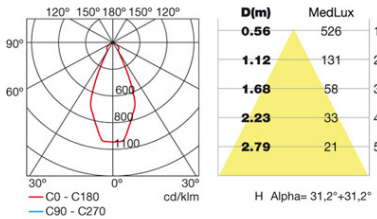

MATERIALS / FINISHES

Structure material:	Galvanized steel	Diffuser material:	Glass
Structure finish:	Urban grey	Diffuser finish:	Matt