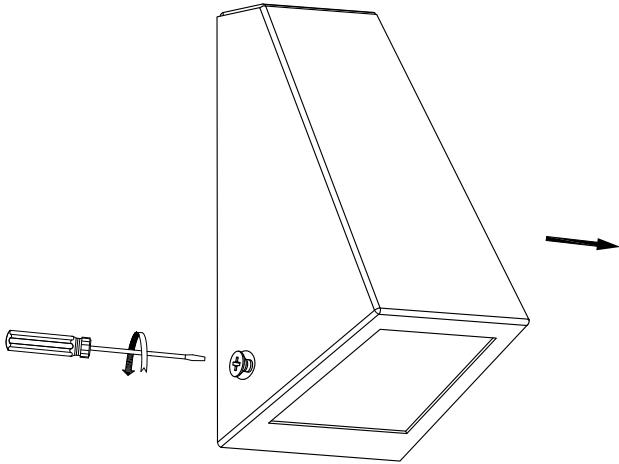

The photograph may not match the reference exactly. Please read the product description to identify the finish.

TECHNICAL CHARACTERISTICS

Type:	Wall fixture
IP Protection degrees:	IP44
IK Protection degrees:	IK04
Light source 1:	1 x GU10 max. 35W Maximum lamp length: 70.00 mm
Total power consumption (W):	35
Voltage / Frequency:	220-240V/50-60Hz
Warranty (Years):	2
Units per box:	18
Net Weight (Kg):	0.37
EAN:	8435111088593

ACERO GALVANIZADO Y PINTADO
GALVANIZED AND PAINTED IRON

CRISTAL MATE
ACID MATT GLASS

PLANTILLA DE INSTALACIÓN
INSTALLATION TEMPLATE

①

②

③

④

⑤