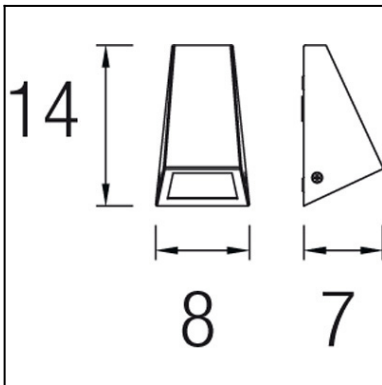

The photograph may not match the reference exactly. Please read the product description to identify the finish.

TECHNICAL CHARACTERISTICS

Type:	Wall fixture
IP Protection degrees:	IP44
IK Protection degrees:	IK04
Light source 1:	1 x GU10 max. 35W Maximum lamp length: 70.00 mm
Total power consumption (W):	35
Voltage / Frequency:	220-240V/50-60Hz
Warranty (Years):	2
Units per box:	18
Net Weight (Kg):	0.37
EAN:	8435111088593