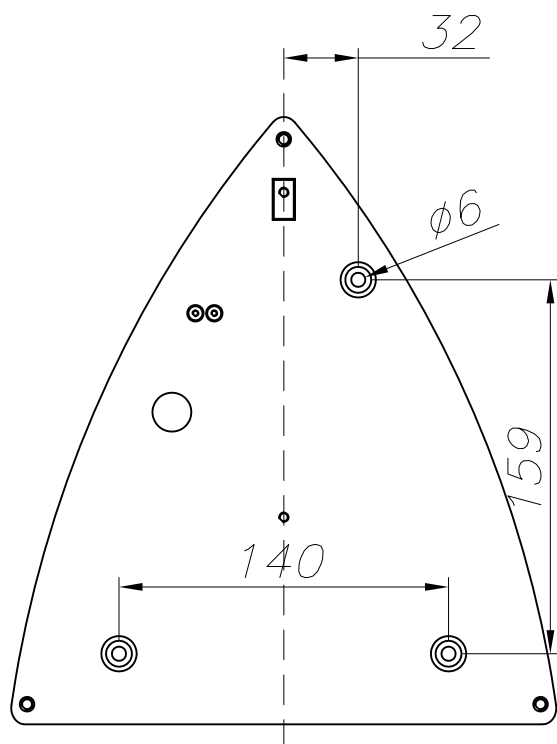

ABS ACABADO MATE
ABS, MATT FINISH

CRISTAL MATE
ACID MATT GLASS