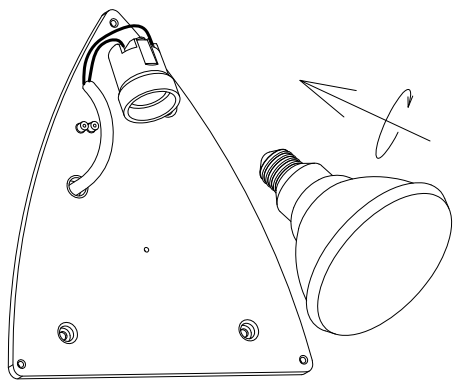

Type:	Wall fixture
IP Protection degrees:	IP54
Light source 1:	1 x E27 max. 23W Maximum lamp length: 140.00 mm
Total power consumption (W):	23
Voltage / Frequency:	220-240V/50-60Hz
Warranty (Years):	2
Units per box:	12
Net Weight (Kg):	0.64
EAN:	8435111089361

①

②

③

④

⑤

⑥