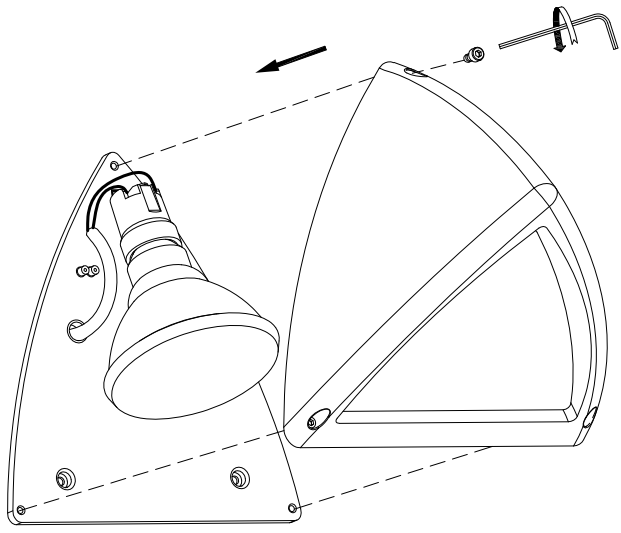

Type:	Wall fixture
IP Protection degrees:	IP54
Light source 1:	1 x E27 max. 23W Maximum lamp length: 140.00 mm
Total power consumption (W):	23
Voltage / Frequency:	220-240V/50-60Hz
Warranty (Years):	2
Units per box:	12
Net Weight (Kg):	0.64
EAN:	8435111089361

①

②

③

④

⑤

⑥