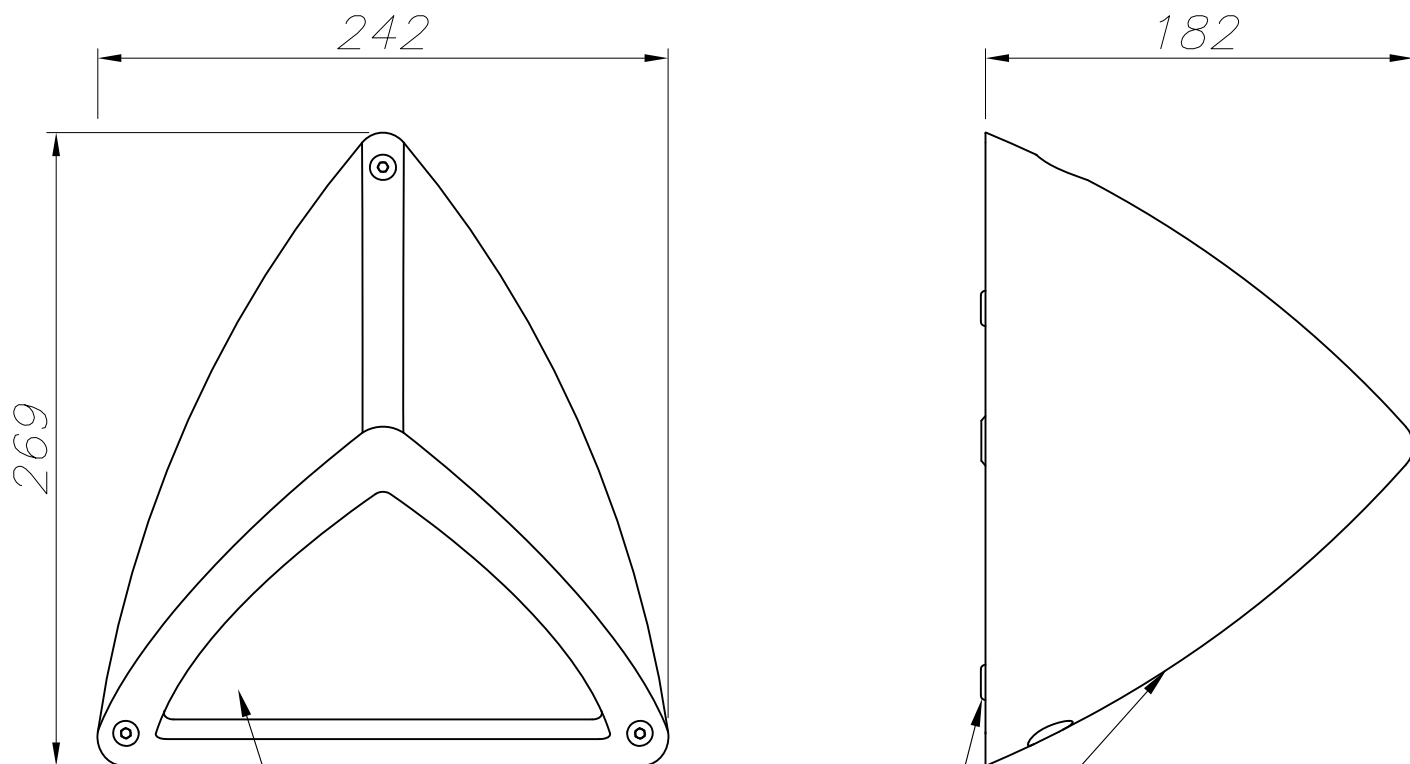

ABS ACABADO MATE
ABS, MATT FINISH

CRISTAL MATE
ACID MATT GLASS

PLANTILLA DE INSTALACIÓN
INSTALLATION TEMPLATE