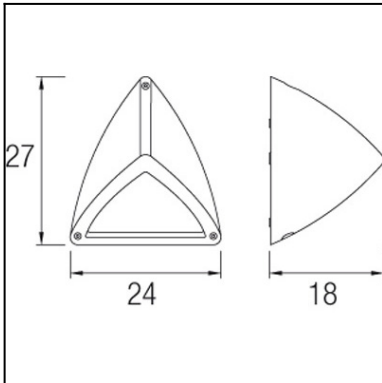

The photograph may not match the reference exactly. Please read the product description to identify the finish.

[Download photometric file .ldt / .ies](#)

[Click on image to download energy label](#)

TECHNICAL CHARACTERISTICS

Type:	Wall fixture
IP Protection degrees:	IP54
Light source 1:	1 x E27 max. 23W Maximum lamp length: 140.00 mm
Total power consumption (W):	23
Voltage / Frequency:	220-240V/50-60Hz
Warranty (Years):	2
Units per box:	12
Net Weight (Kg):	0.64
EAN:	8435111089361