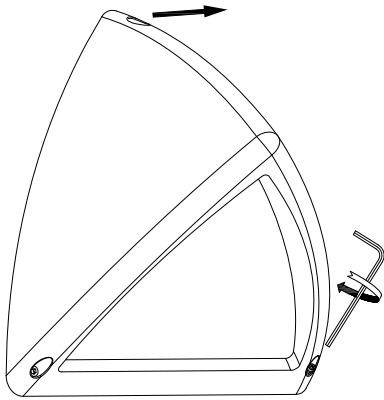

Type:	Wall fixture
IP Protection degrees:	IP54
Light source 1:	1 x E27 max. 23W Maximum lamp length: 140.00 mm
Total power consumption (W):	23
Voltage / Frequency:	220-240V/50-60Hz
Warranty (Years):	2
Units per box:	12
Net Weight (Kg):	0.64
EAN:	8435111089361

①

②

③

④

⑤

⑥