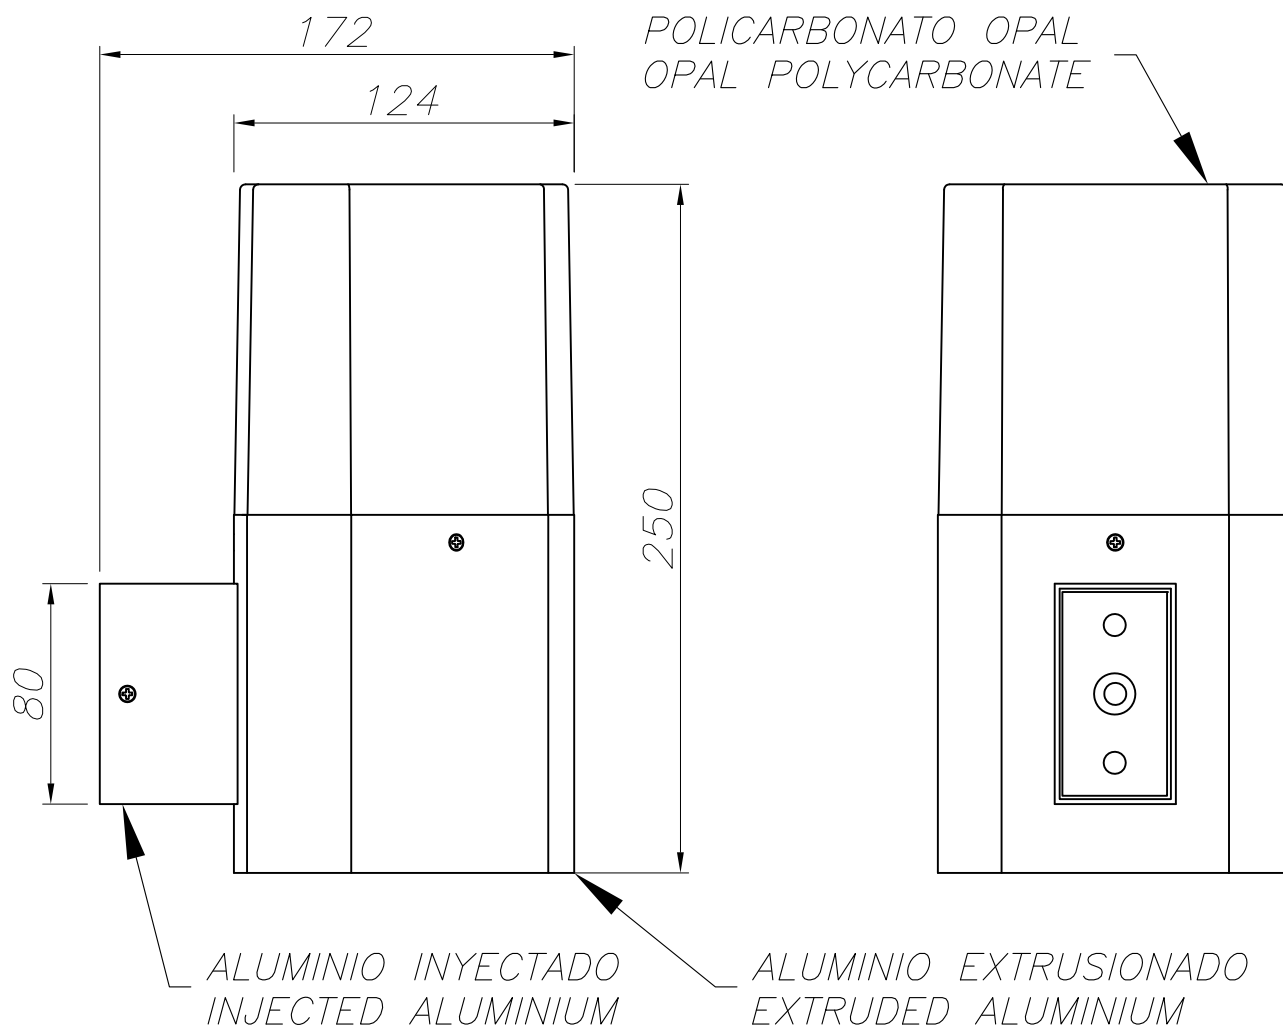

OUT 

MANDELA

05-9605-Z5-M1

The photograph may not match the reference exactly. Please read the product description to identify the finish.

TECHNICAL CHARACTERISTICS

Type:	Wall fixture
IP Protection degrees:	IP44
Light source 1:	1 x E27 max. 40W Maximum lamp length: 150.00 mm
Voltage / Frequency:	220-240V/50-60Hz
Warranty (Years):	2
Units per box:	12
Net Weight (Kg):	0.82
EAN:	8435111089026

MATERIALS / FINISHES

Structure material: Injected aluminium
Structure finish: Urban grey

Diffuser material: Polycarbonate
Diffuser finish: Opal

[Download photometric file .ldt / .ies](#)

[Click on image to download energy label](#)