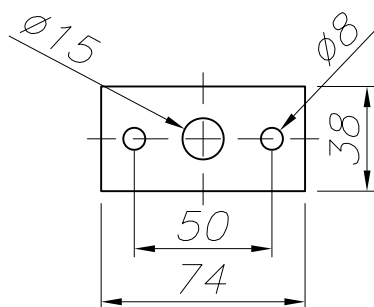

PLANTILLA DE INSTALACIÓN
INSTALLATION TEMPLATE