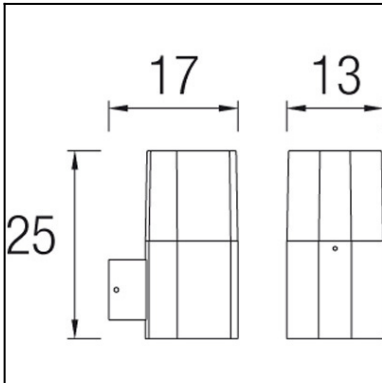

OUT 

MANDELA

05-9605-Z5-M1

The photograph may not match the reference exactly. Please read the product description to identify the finish.

TECHNICAL CHARACTERISTICS

Type:	Wall fixture
IP Protection degrees:	IP44
Light source 1:	1 x E27 max. 40W Maximum lamp length: 150.00 mm
Voltage / Frequency:	220-240V/50-60Hz
Warranty (Years):	2
Units per box:	12
Net Weight (Kg):	0.82
EAN:	8435111089026