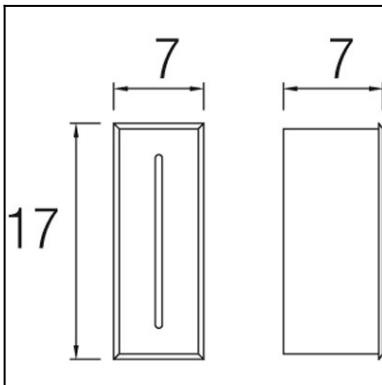

The photograph may not match the reference exactly. Please read the product description to identify the finish.

TECHNICAL CHARACTERISTICS

Type:	WALL RECESSED
IP Protection degrees:	IP54
Light source 1:	1 x LED Cree 2.2W Neutral white - 4000K 184 lm ^(N) CRI 75
Voltage / Frequency:	100-240V/50-60Hz
Warranty (Years):	2
Option to extend the guarantee (Years):	5
Units per box:	12
Net Weight (Kg):	0.42
EAN:	8435111089811

MATERIALS / FINISHES

Structure material: Injected aluminium

Diffuser material: Glass

Structure finish: Grey

Diffuser finish: Transparent

GEAR

Multi-voltage electronic gear included (110-240 V / 50-60 Hz)

Download photometric file .ldt / .ies