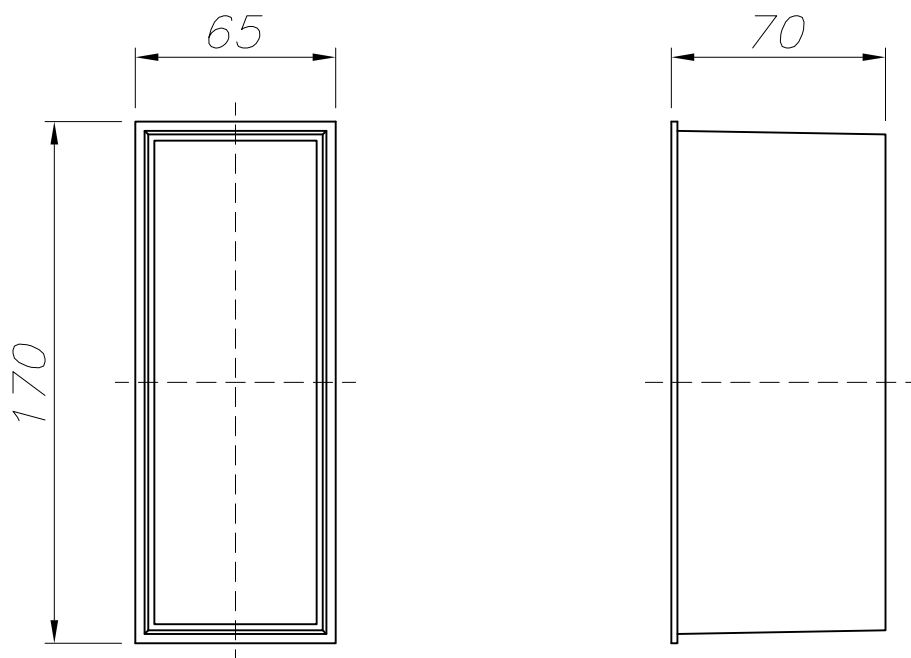

CAJA DE EMPOTRAR
FLUSH FITTING BOX