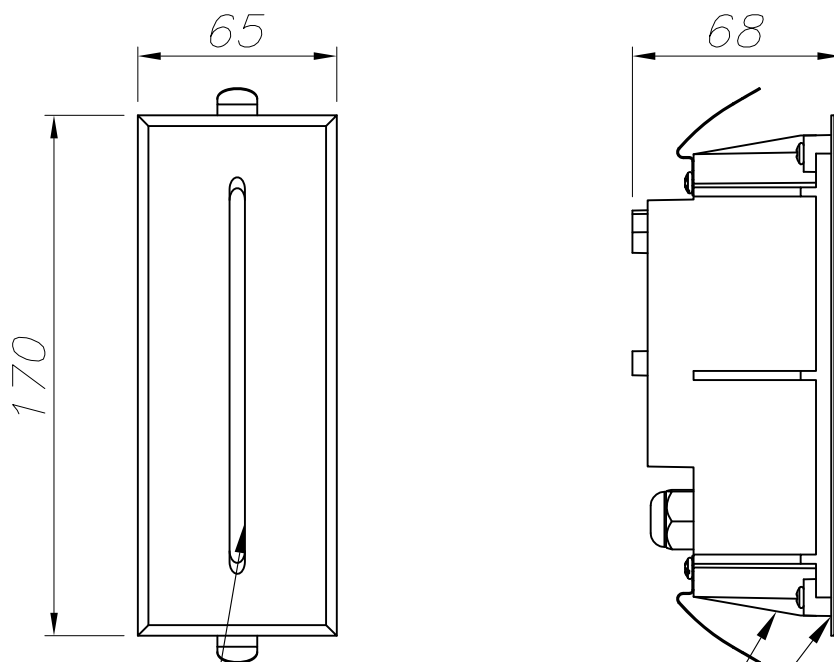

CRISTAL TRANSPARENTE
TRANSPARENT GLASS

ALUMINIO INYECTADO
INJECTED ALUMINIUM