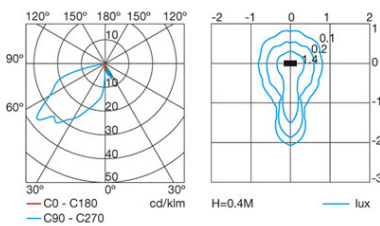

The photograph may not match the reference exactly. Please read the product description to identify the finish.

TECHNICAL CHARACTERISTICS

Type:	WALL RECESSED
IP Protection degrees:	IP54
Light source 1:	1 x LED Cree 2.2W Neutral white - 4000K 184 lm ^(N) CRI 75
Voltage / Frequency:	100-240V/50-60Hz
Warranty (Years):	2
Option to extend the guarantee (Years):	5
Units per box:	12
Net Weight (Kg):	0.42
EAN:	8435111089811

MATERIALS / FINISHES

Structure material: Injected aluminium

Diffuser material: Glass

Structure finish: Grey

Diffuser finish: Transparent

GEAR

Multi-voltage electronic gear included (110-240 V / 50-60 Hz)

Download photometric file .ldt / .ies

Click on image to download energy label

Lm^(N): Nominal flow of light in actual working conditions. Its actual flow will depend on the environmental conditions and the efficiency of the optics and/or diffuser.