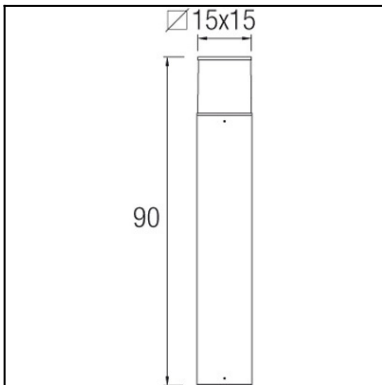

The photograph may not match the reference exactly. Please read the product description to identify the finish.

[Download photometric file .ldt / .ies](#)

[Click on image to download energy label](#)

TECHNICAL CHARACTERISTICS

Type:	Beacon
IP Protection degrees:	IP54
IK Protection degrees:	IK10
Light source 1:	1 x E27 max. 60W Maximum lamp length: 180.00 mm
Voltage / Frequency:	220-240V/50-60Hz
Warranty (Years):	2
Units per box:	2
Net Weight (Kg):	4.75
EAN:	8435111088425