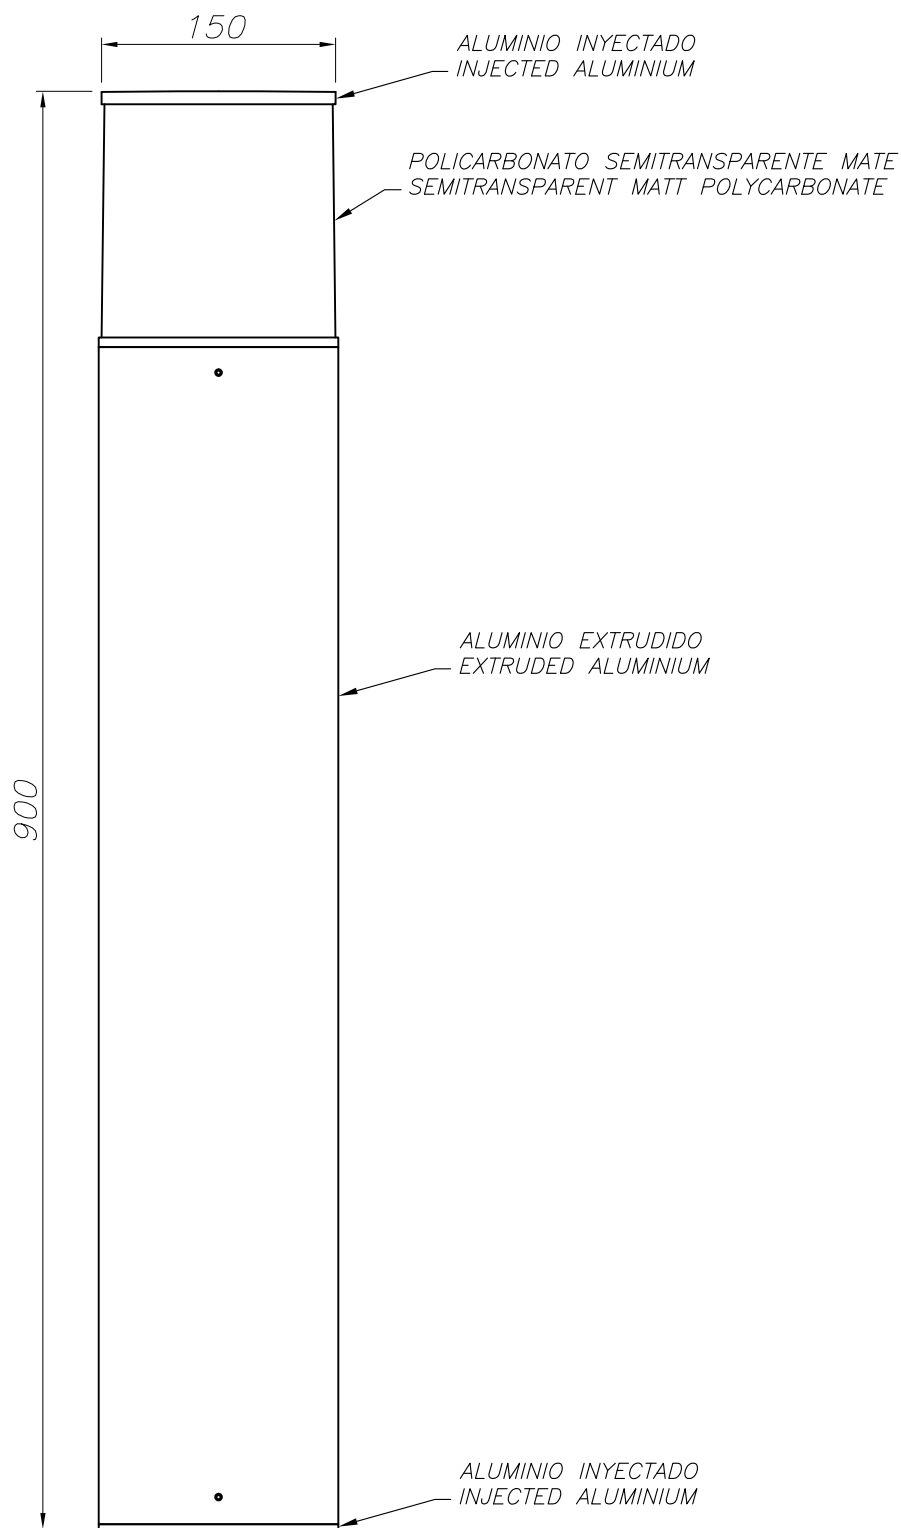

The photograph may not match the reference exactly. Please read the product description to identify the finish.

[Download photometric file .ldt / .ies](#)

[Click on image to download energy label](#)

TECHNICAL CHARACTERISTICS

Type:	Beacon
IP Protection degrees:	IP54
IK Protection degrees:	IK10
Light source 1:	1 x E27 max. 60W Maximum lamp length: 180.00 mm
Voltage / Frequency:	220-240V/50-60Hz
Warranty (Years):	2
Units per box:	2
Net Weight (Kg):	4.75
EAN:	8435111088425

MATERIALS / FINISHES

Structure material:	Extruded aluminium	Diffuser material:	Polycarbonate
Structure finish:	Grey	Diffuser finish:	Matt

PLANTILLA DE INSTALACION
INSTALLATION TEMPLATE