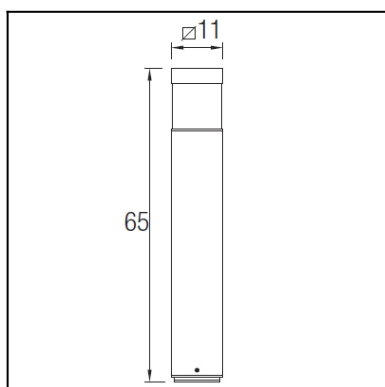

Download photometric file .ldt / .ies