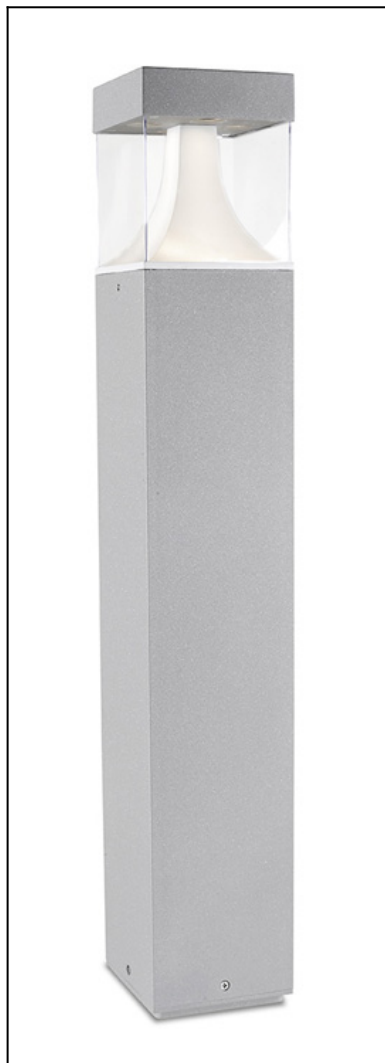

### TECHNICAL CHARACTERISTICS

Type:	Beacon
IP Protection degrees:	IP54
Light source 1:	4 x LED Cree 9W Warm White - 3000K 648 lm <sup>(N)</sup> CRI 80
Voltage / Frequency:	100-240V/50-60Hz
Warranty (Years):	2
Option to extend the guarantee (Years):	5
Units per box:	2
Net Weight (Kg):	3
EAN:	8435381400538

### MATERIALS / FINISHES

<b>Structure material:</b>	Extruded aluminium	<b>Diffuser material:</b>	Polycarbonate
<b>Structure finish:</b>	Grey	<b>Diffuser finish:</b>	Transparent

### GEAR

Multi-voltage electronic gear included (100-240V / 50-60Hz)

The photograph may not match the reference exactly. Please read the product description to identify the finish.

Download photometric file .ldt / .ies