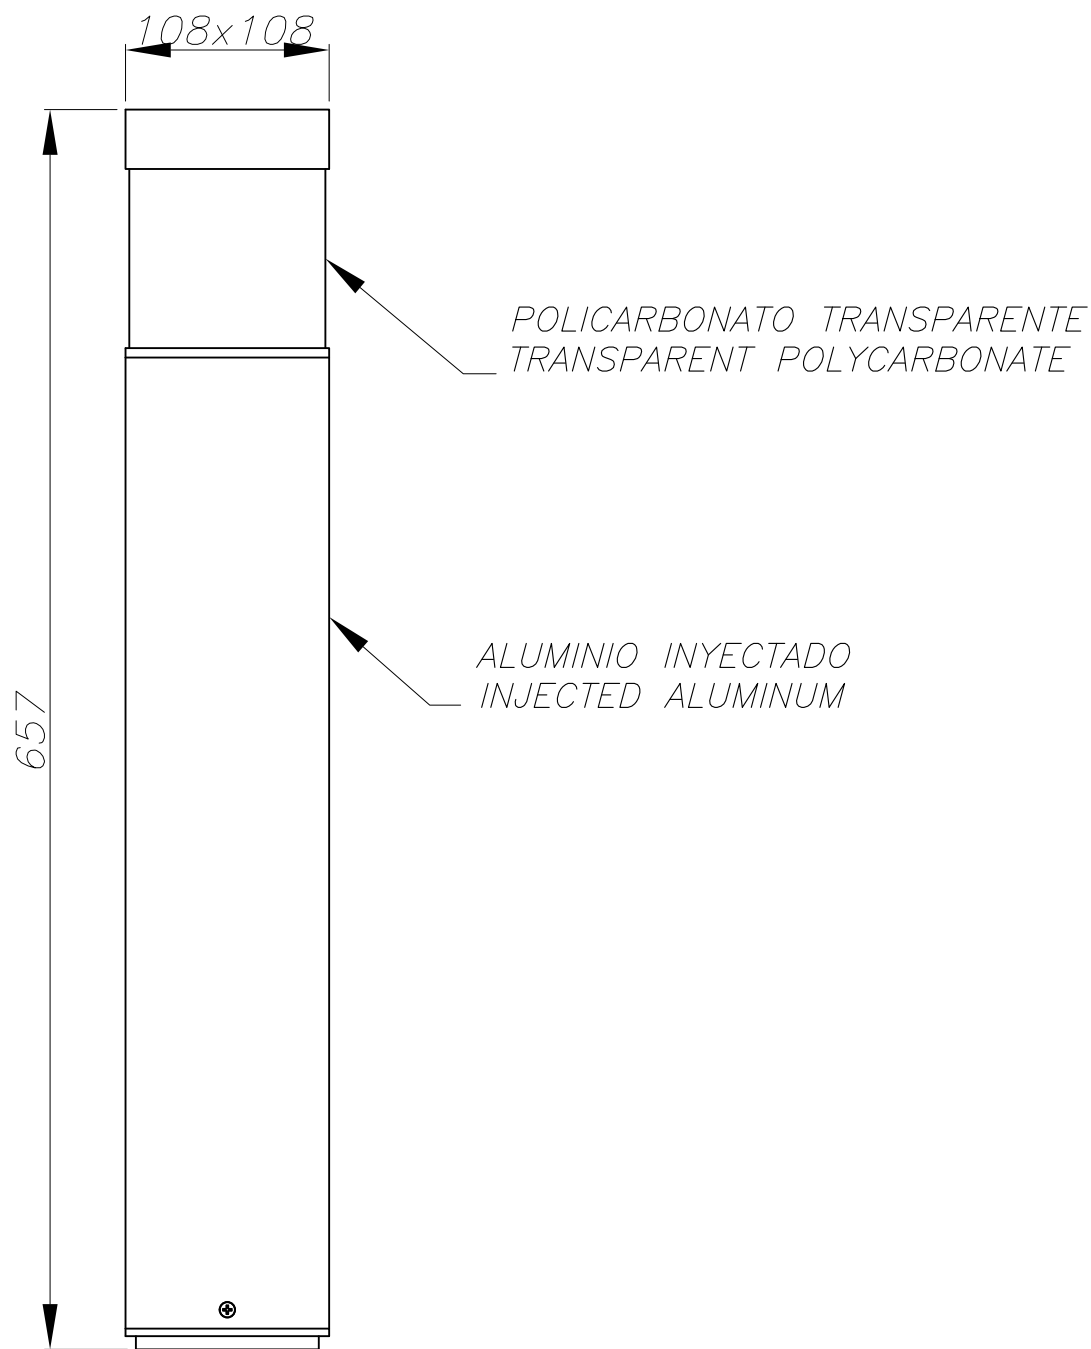

PLANTILLA DE INSTALACIÓN
INSTALLATION TEMPLATE