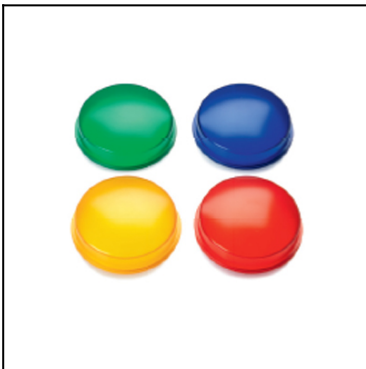

Structure material: Polycarbonate

Structure finish: Blue

71-9477-24-24