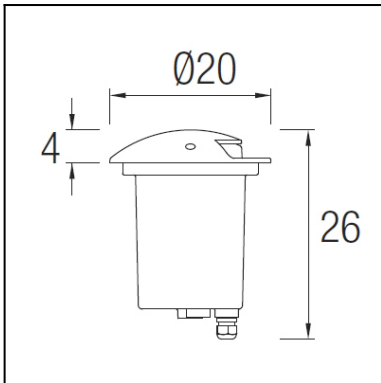

TECHNICAL CHARACTERISTICS

Type:	UPLIGHT RECESSED
IP Protection degrees:	IP67
IK Protection degrees:	IK10
Light source 1:	1 x E27 max.20W Maximum lamp length: 175.00 mm
Voltage / Frequency:	220-240V/50-60Hz
Warranty (Years):	2
Units per box:	4
Net Weight (Kg):	2.045
EAN:	8435111097946

The photograph may not match the reference exactly. Please read the product description to identify the finish.

MATERIALS / FINISHES

Structure material:	High purity aluminium Technopolymer	Diffuser material:	Polycarbonate
Structure finish:	Grey	Diffuser finish:	Matt