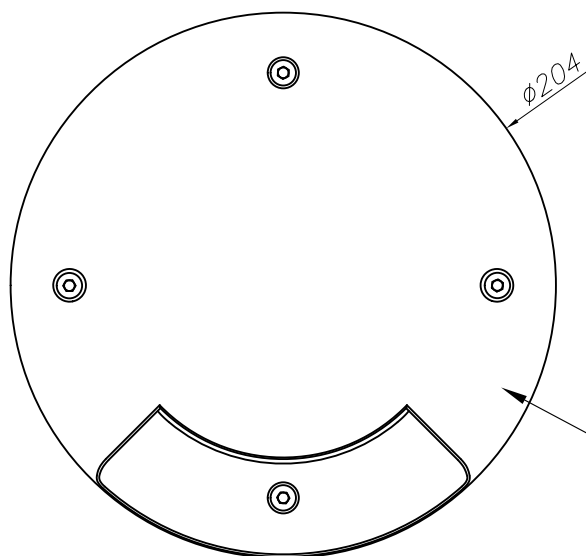

### TECHNICAL CHARACTERISTICS

Type:	UPLIGHT RECESSED
IP Protection degrees:	IP67
IK Protection degrees:	IK10
Light source 1:	1 x E27 max.20W Maximum lamp length: 175.00 mm
Voltage / Frequency:	220-240V/50-60Hz
Warranty (Years):	2
Units per box:	4
Net Weight (Kg):	2.045
EAN:	8435111097946

**Structure material:** Polycarbonate

71-9477-25-25

**Structure material:** Polycarbonate**Structure finish:** Red

POLICARBONATO SEMITRASPARENTE MATE  
SEMITRANSSPARENT MATT POLYCARBONATE

TECNOPOLÍMERO  
TECHNOPOLYMER

CAJA DE EMPOTRAR  
FLUSH FITTING BOX

ALUMINIO DE ALTA PUREZA  
HIGH QUALITY ALUMINIUM