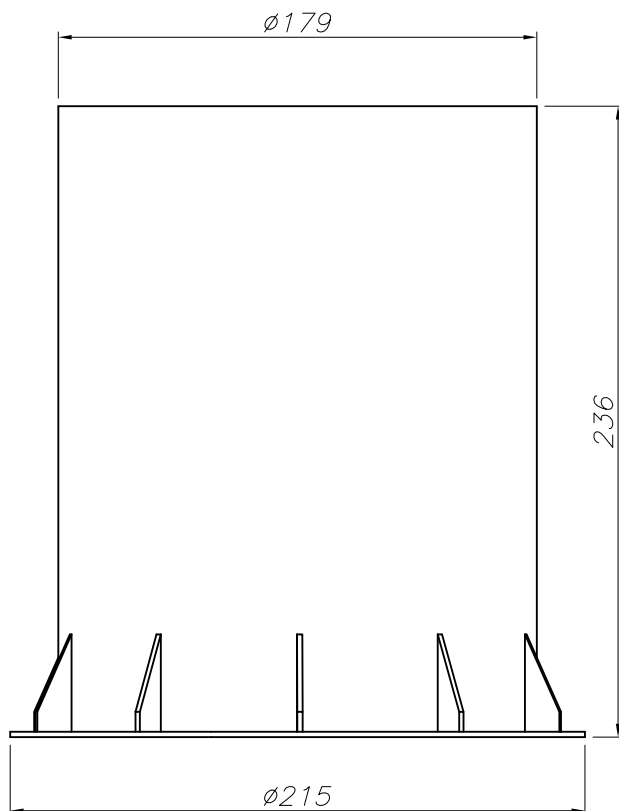

POLICARBONATO SEMITRASPARENTE MATE
SEMITRANSSPARENT MATT POLYCARBONATE

TECNOPOLÍMERO
TECHNOPOLYMER

CAJA DE EMPOTRAR
FLUSH FITTING BOX