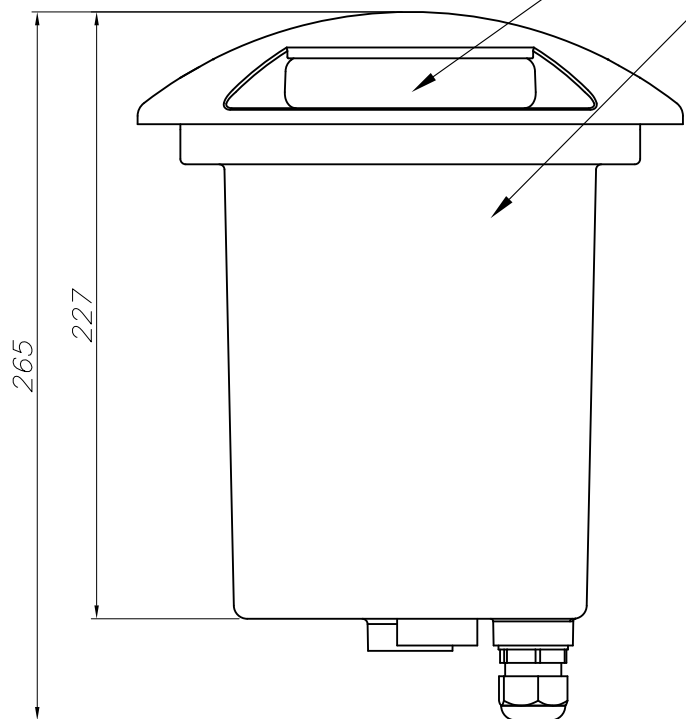

POLICARBONATO SEMITRASPARENTE MATE
SEMITRANSSPARENT MATT POLYCARBONATE

TECNOPOLÍMERO
TECHNOPOLYMER

CAJA DE EMPOTRAR
FLUSH FITTING BOX