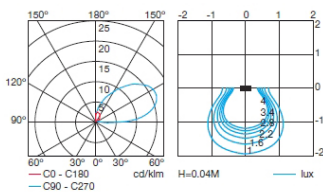

TECHNICAL CHARACTERISTICS

Type:	UPLIGHT RECESSED
IP Protection degrees:	IP67
IK Protection degrees:	IK10
Light source 1:	1 x E27 max.20W Maximum lamp length: 175.00 mm
Voltage / Frequency:	220-240V/50-60Hz
Warranty (Years):	2
Units per box:	4
Net Weight (Kg):	2.045
EAN:	8435111097946

The photograph may not match the reference exactly. Please read the product description to identify the finish.

MATERIALS / FINISHES

Structure material:	High purity aluminium Technopolymer	Diffuser material:	Polycarbonate
Structure finish:	Grey	Diffuser finish:	Matt

PL 20W

Download photometric file .ldt /.ies

Click on image to download energy label