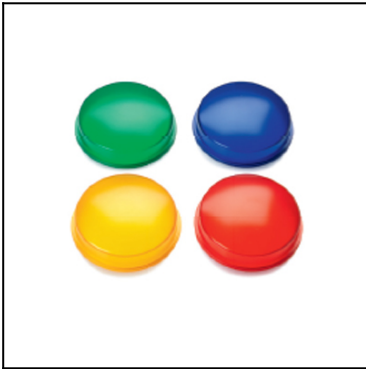

71-9477-08-08