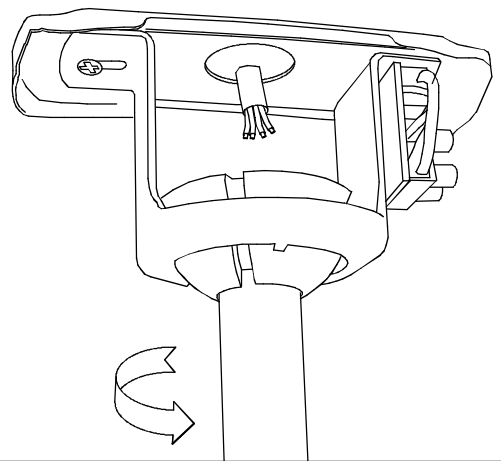

Design by Manel Llusca

The photograph may not match the reference exactly. Please read the product description to identify the finish.

TECHNICAL CHARACTERISTICS

Type:	Fan
RPM:	80/135/180
IP Protection degrees:	IP20
Light source 1:	2 x E27 Max 60W Maximum lamp length: 140.00 mm Maximum lamp diameter: 60.00 mm
Total power consumption (W):	168
Voltage / Frequency:	230V/50Hz
Warranty (Years):	2
Units per box:	1
Net Weight (Kg):	8.01
EAN:	8435381412500

12

13

14

15

16

17

18

19