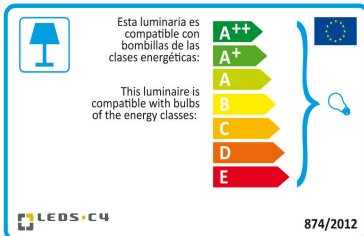

Design by Manel Llusca

The photograph may not match the reference exactly. Please read the product description to identify the finish.

TECHNICAL CHARACTERISTICS

Type:	Fan
RPM:	80/135/180
IP Protection degrees:	IP20
Light source 1:	2 x E27 Max 60W Maximum lamp length: 140.00 mm Maximum lamp diameter: 60.00 mm
Total power consumption (W):	168
Voltage / Frequency:	230V/50Hz
Warranty (Years):	2
Units per box:	1
Net Weight (Kg):	8.01
EAN:	8435381412500

Download photometric file .ldt / .ies

Click on image to download energy label

71-4932-00-00

Optional lighting kit, Bright white

(2:1)

- IRON/Cream or Brown
- IRON/Chrome or Antique Brass
- IRON/Cream or brown.
- IRON/Chrome or Antique Brass.
- IRON/Cream and Brown.
- IRON/Chrome or Antique Brass
- Glass