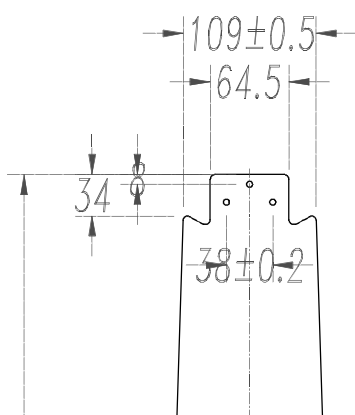

Metal	Plywood Blade
Cream/Chrome	Cream and grey.
Brown / Antique Brass	Wenge and Mahogany