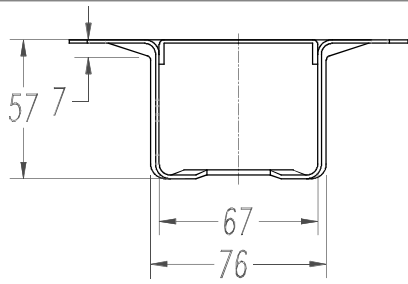

(2:1)

- IRON/Cream or Brown
- IRON/Chrome or Antique Brass
- IRON/Cream or brown.
- IRON/Chrome or Antique Brass.
- IRON/Cream and Brown.
- IRON/Chrome or Antique Brass
- Glass

Metal	Plywood Blade
Cream/Chrome	Cream and grey.
Brown / Antique Brass	Wenge and Mahogany