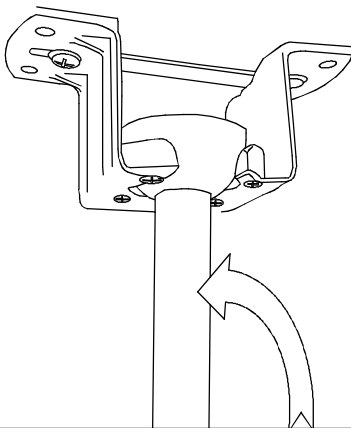

Design by Manel Llusca

The photograph may not match the reference exactly. Please read the product description to identify the finish.

TECHNICAL CHARACTERISTICS

Type:	Fan
RPM:	80/135/180
IP Protection degrees:	IP20
Light source 1:	2 x E27 Max 60W Maximum lamp length: 140.00 mm Maximum lamp diameter: 60.00 mm
Total power consumption (W):	168
Voltage / Frequency:	230V/50Hz
Warranty (Years):	2
Units per box:	1
Net Weight (Kg):	8.01
EAN:	8435381412500

12

13

14

15

16

17

18

19