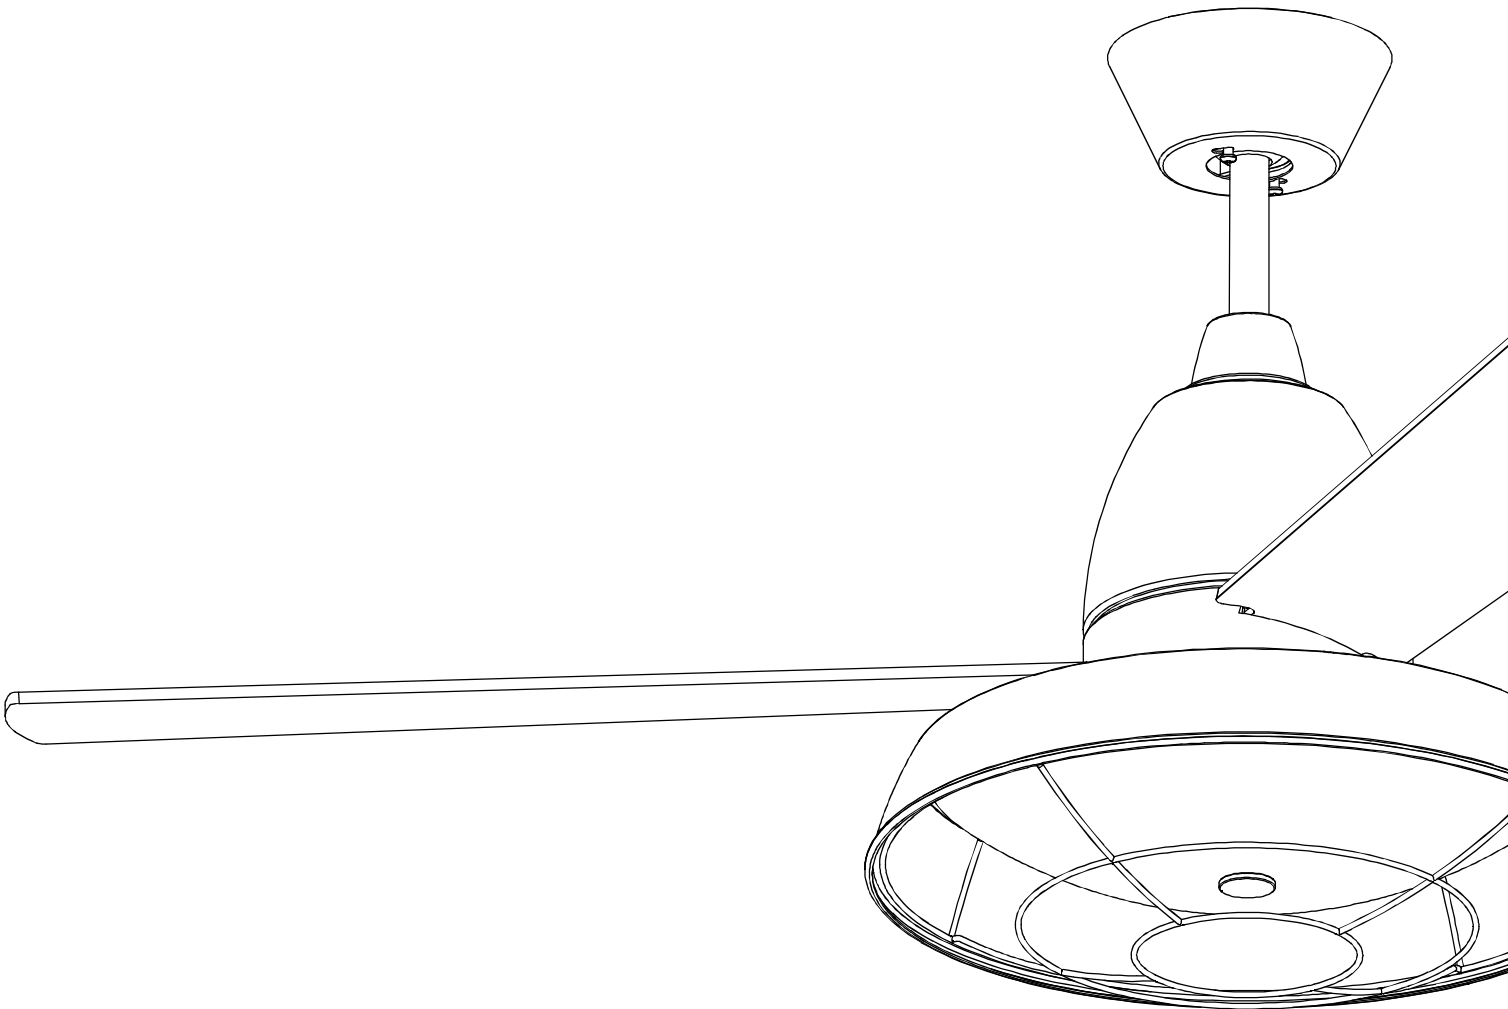

LED S-C4

30-3248-16-I

30-3248-CG-I