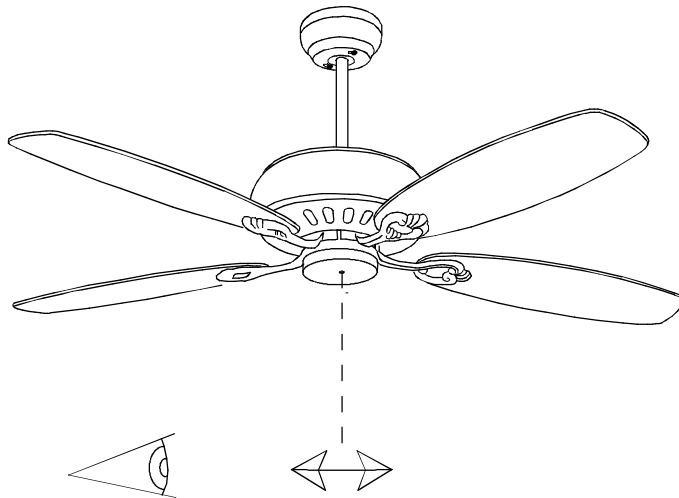

LEDS-C4

31

x1

x1

32

ON

OK

ON

NO