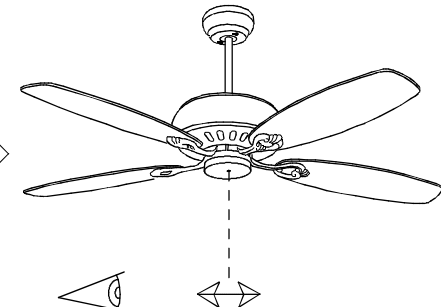

5

ON

= NO

6

ON

= NO

7

ON

= OK

8

OK

ON

= OK