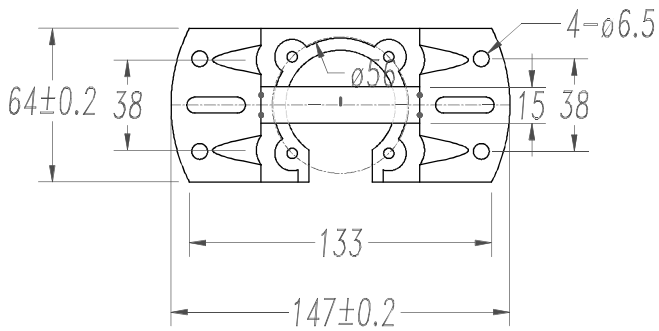

Design by Manel Llusca

The photograph may not match the reference exactly. Please read the product description to identify the finish.

TECHNICAL CHARACTERISTICS

Type:	Fan
RPM:	80/135/180
IP Protection degrees:	IP20
Light source 1:	2 x E27 Max 60W Maximum lamp length: 140.00 mm Maximum lamp diameter: 60.00 mm
Total power consumption (W):	168
Voltage / Frequency:	230V/50Hz
Warranty (Years):	2
Units per box:	1
Net Weight (Kg):	8.01
EAN:	8435381412500

Download photometric file .ldt / .ies

Click on image to download energy label

71-4932-00-00

Optional lighting kit, Bright white

(2:1)

- IRON/Cream or Brown
- IRON/Chrome or Antique Brass
- IRON/Cream or brown.
- IRON/Chrome or Antique Brass.
- IRON/Cream and Brown.
- IRON/Chrome or Antique Brass
- Glass