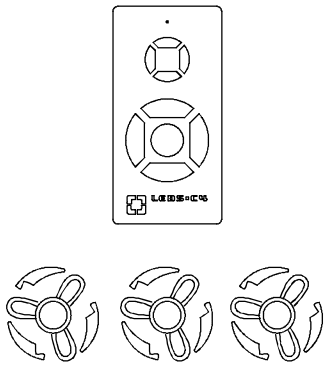

LEDS-C4

31

x1

x1

32

ON