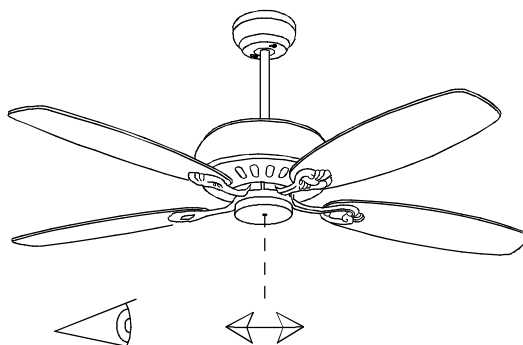

5

ON

= NO

6

ON

= NO

7

ON

= OK

8

OK

ON

= OK