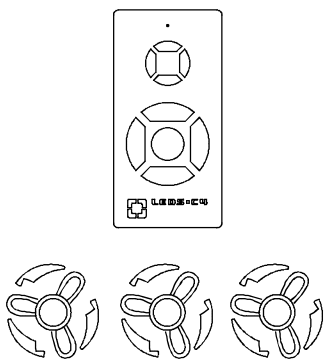

LEDS-C4

31

x1

x1

32

ON

OK

ON

NO