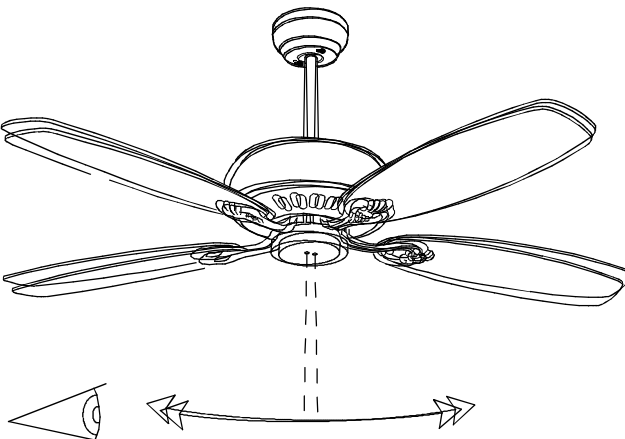

LEDS-C4

31

x1

x1

32

ON

OK

ON

NO