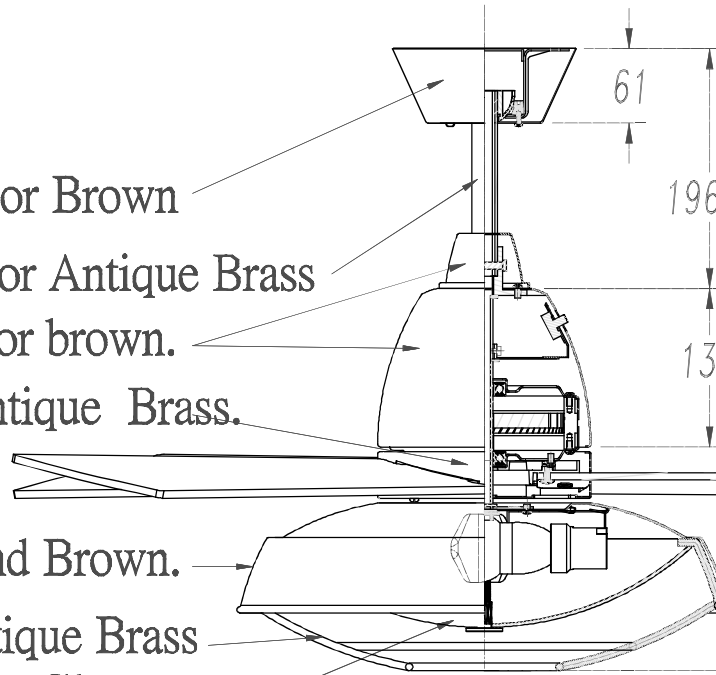

Design by Manel Llusca

The photograph may not match the reference exactly. Please read the product description to identify the finish.

TECHNICAL CHARACTERISTICS

Type:	Fan
RPM:	80/135/180
IP Protection degrees:	IP20
Light source 1:	2 x E27 Max 60W Maximum lamp length: 140.00 mm Maximum lamp diameter: 60.00 mm
Total power consumption (W):	168
Voltage / Frequency:	230V/50Hz
Warranty (Years):	2
Units per box:	1
Net Weight (Kg):	8.01
EAN:	8435381412500

Download photometric file .ldt / .ies

Click on image to download energy label

71-4932-00-00

Optional lighting kit, Bright white

(2:1)

- IRON/Cream or Brown
- IRON/Chrome or Antique Brass
- IRON/Cream or brown.
- IRON/Chrome or Antique Brass.
- IRON/Cream and Brown.
- IRON/Chrome or Antique Brass
- Glass