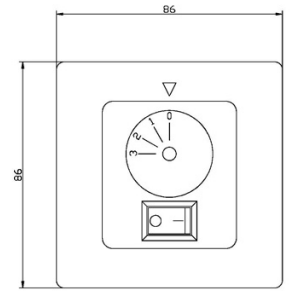

Design by Manel Llusca

The photograph may not match the reference exactly. Please read the product description to identify the finish.

TECHNICAL CHARACTERISTICS

Type:	Fan
RPM:	80/135/180
IP Protection degrees:	IP20
Light source 1:	2 x E27 Max 60W Maximum lamp length: 140.00 mm Maximum lamp diameter: 60.00 mm
Total power consumption (W):	168
Voltage / Frequency:	230V/50Hz
Warranty (Years):	2
Units per box:	1
Net Weight (Kg):	8.01
EAN:	8435381412500

Download photometric file .ldt / .ies

Click on image to download energy label

71-4932-00-00

Optional lighting kit, Bright white

(2:1)

- IRON/Cream or Brown
- IRON/Chrome or Antique Brass
- IRON/Cream or brown.
- IRON/Chrome or Antique Brass.
- IRON/Cream and Brown.
- IRON/Chrome or Antique Brass
- Glass