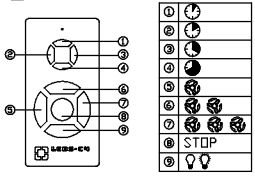

LEDS-C4

31

x1

x1

32