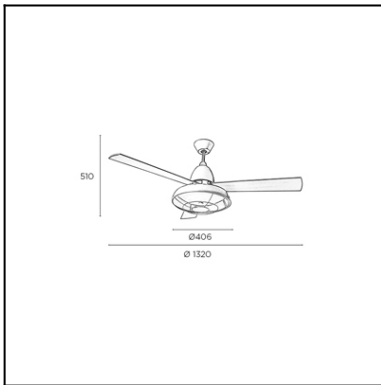

Design by Manel Llusca

The photograph may not match the reference exactly. Please read the product description to identify the finish.

TECHNICAL CHARACTERISTICS

Type:	Fan
RPM:	80/135/180
IP Protection degrees:	IP20
Light source 1:	2 x E27 Max 60W Maximum lamp length: 140.00 mm Maximum lamp diameter: 60.00 mm
Total power consumption (W):	168
Voltage / Frequency:	230V/50Hz
Warranty (Years):	2
Units per box:	1
Net Weight (Kg):	8.01
EAN:	8435381412500