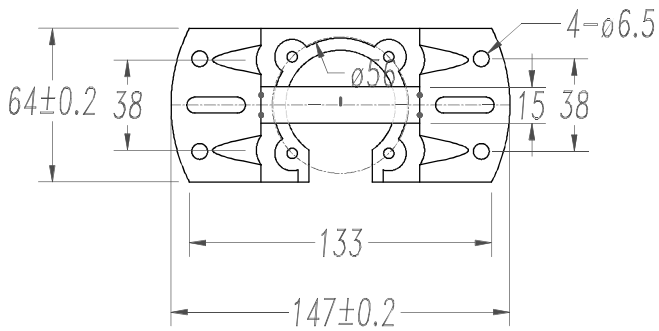

(2:1)

- IRON/Cream or Brown
- IRON/Chrome or Antique Brass
- IRON/Cream or brown.
- IRON/Chrome or Antique Brass.
- IRON/Cream and Brown.
- IRON/Chrome or Antique Brass
- Glass

Metal	Plywood Blade
Cream/Chrome	Cream and grey.
Brown / Antique Brass	Wenge and Mahogany