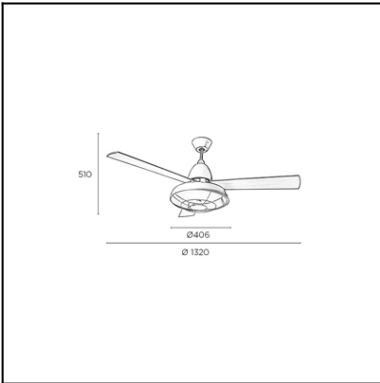

Design by Manel Llusca

The photograph may not match the reference exactly. Please read the product description to identify the finish.

Download photometric file .ldt / .ies

Click on image to download energy label

TECHNICAL CHARACTERISTICS

Type:	Fan
RPM:	80/135/180
IP Protection degrees:	IP20
Light source 1:	2 x E27 Max 60W Maximum lamp length: 140.00 mm Maximum lamp diameter: 60.00 mm
Voltage / Frequency:	230V/50Hz
Warranty (Years):	2
Units per box:	1
Net Weight (Kg):	8.01
EAN:	8435381412517