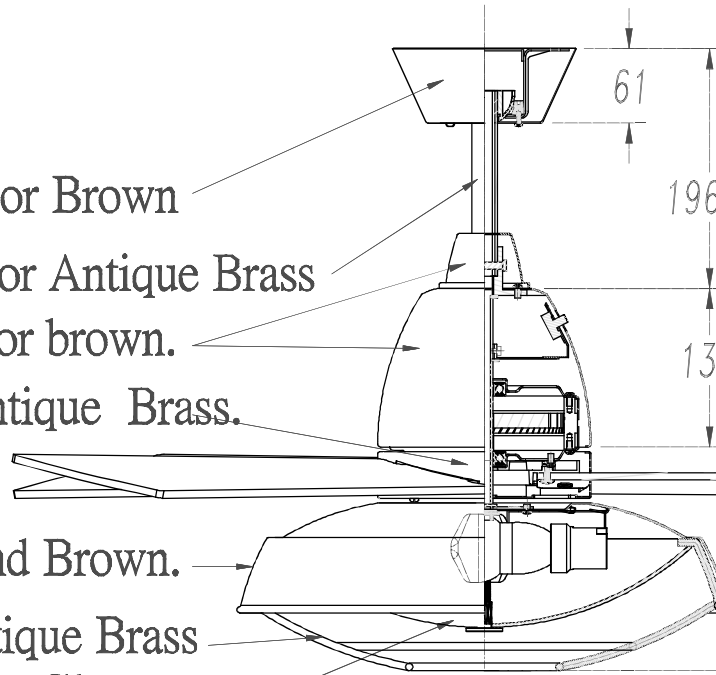

TECHNICAL CHARACTERISTICS

Type:	Fan
RPM:	80/135/180
IP Protection degrees:	IP20
Light source 1:	2 x E27 Max 60W Maximum lamp length: 140.00 mm Maximum lamp diameter: 60.00 mm
Voltage / Frequency:	230V/50Hz
Warranty (Years):	2
Units per box:	1
Net Weight (Kg):	8.01
EAN:	8435381412517

71-4932-00-00

Optional lighting kit, Bright white

(2:1)

- IRON/Cream or Brown
- IRON/Chrome or Antique Brass
- IRON/Cream or brown.
- IRON/Chrome or Antique Brass.
- IRON/Cream and Brown.
- IRON/Chrome or Antique Brass
- Glass