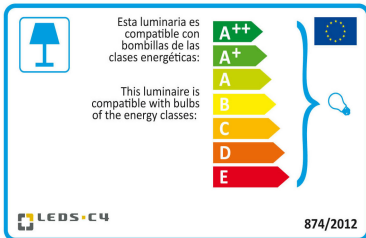

Design by Manel Llusca

The photograph may not match the reference exactly. Please read the product description to identify the finish.

Download photometric file .ldt / .ies

Click on image to download energy label

TECHNICAL CHARACTERISTICS

Type:	Fan
RPM:	80/135/180
IP Protection degrees:	IP20
Light source 1:	2 x E27 Max 60W Maximum lamp length: 140.00 mm Maximum lamp diameter: 60.00 mm
Voltage / Frequency:	230V/50Hz
Warranty (Years):	2
Units per box:	1
Net Weight (Kg):	8.01
EAN:	8435381412517