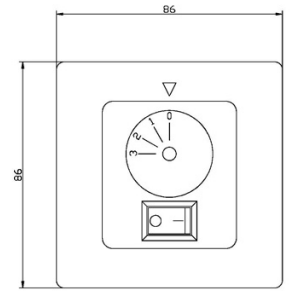

71-4932-00-00

Optional lighting kit, Bright white