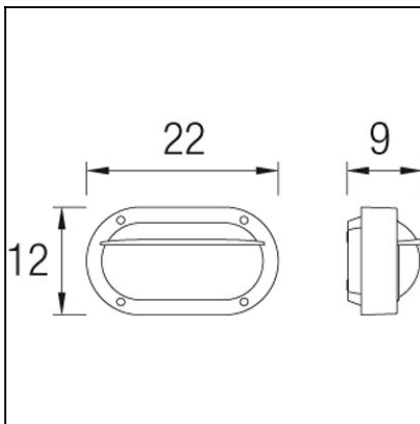

OUT 

BASIC

05-9544-Z5-M3

The photograph may not match the reference exactly. Please read the product description to identify the finish.

TECHNICAL CHARACTERISTICS

| | |
|------------------------|------------------|
| Type: | Wall fixture |
| IP Protection degrees: | IP65 |
| IK Protection degrees: | IK10 |
| Lampholder: | 1 x E27 |
| Power (W): | E27 max. 16W |
| Voltage / Frequency: | 220-240V/50-60Hz |
| Units per box: | 12 |
| Net Weight (Kg): | 0.365 |
| EAN: | 8435111088920 |