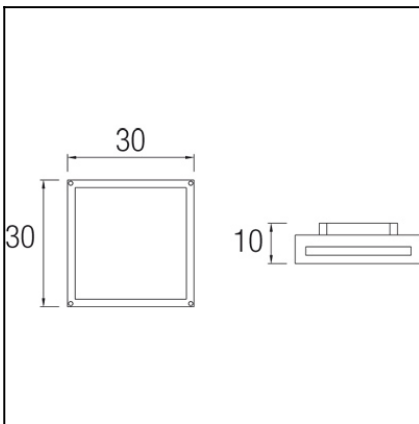

The photograph may not match the reference exactly. Please read the product description to identify the finish.

TECHNICAL CHARACTERISTICS

Type:	Ceiling fixture
IP Protection degrees:	IP54
IK Protection degrees:	IK10
Bulb:	81 x LED. Neutral white (5000 - 3700 K)
Power (W):	15W
Voltage / Frequency:	220-240V/50-60Hz
Net Weight (Kg):	2.28