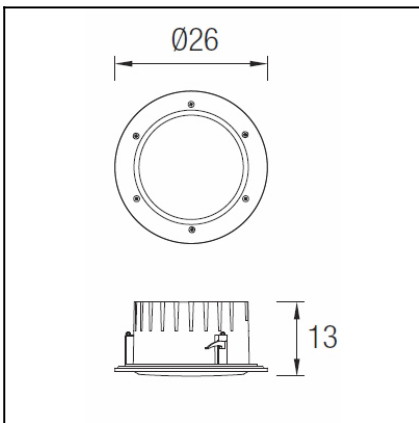

The photograph may not match the reference exactly. Please read the product description to identify the finish.

**DESCRIPTION**

Straight edged lamp designed for lighting vertical surfaces. Injected aluminium body and tempered glass diffuser. Available in various sizes and finishes: white, light grey, dark grey and brown. Available in different wattages for metal halide lamps, LED and fluorescent lights.

**TECHNICAL CHARACTERISTICS**

Type:	Uplight
IP Protection degrees:	IP44
IK Protection degrees:	IK10
Lampholder:	2 x Gx24d3
Power (W):	Gx24d3 2x26W
Voltage / Frequency:	220-240V/50Hz
Units per box:	2
EAN:	8435381400170