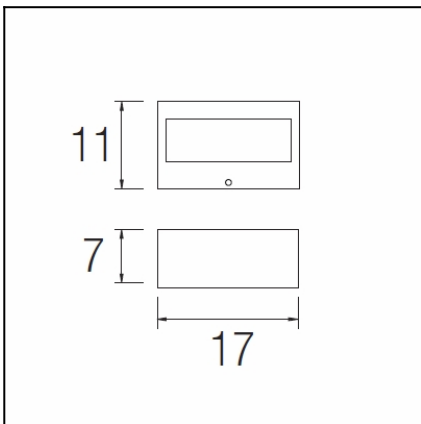

### TECHNICAL CHARACTERISTICS

|                        |               |
|------------------------|---------------|
| Type:                  | Wall fixture  |
| IP Protection degrees: | IP44          |
| IK Protection degrees: | IK06          |
| Lampholder:            | 1 x G24d1     |
| Power (W):             | G24d1 13W     |
| Voltage / Frequency:   | 230V/50Hz     |
| Units per box:         | 8             |
| EAN:                   | 8435111097342 |